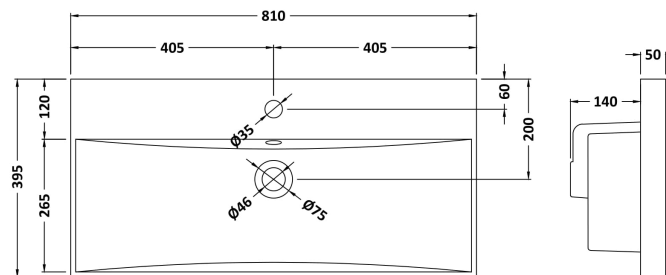

Packaging Dimensions

Height (mm):	405
Width (mm):	820
Depth (mm):	560
Gross Weight (kg):	15.5

Packaging Data

Box Colour:	Brown Cardboard Box
Box Qty:	1
Label Size:	100 x 50
Label Colour:	White Label
Label Qty:	2

Outer Box Dimensions (If Applicable)

Height (mm):	
Width (mm):	
Depth (mm):	
Gross Weight (kg):	
Barcode:	5056211816324

Product Details

Country of Origin:	United Kingdom
Fitting Instruction:	No
CE & UKCA:	N/A
FSC Certified Materials:	Yes
Colour:	Driftwood
Construction Method:	Cam & Wood Dowel
Construction Type:	Rigid
Cabinet Finish:	MFC Textured Woodgrain
Fascia Finish:	MFC Textured Woodgrain
Cabinet Thickness (mm):	18
Fascia Thickness (mm):	18
Drawer Included:	No
Drawer Type:	Not Applicable
No of Shelves:	0
Hinge Type:	95 Degree Clip-On Soft Close
Hinge Included:	Yes, Supplied
Adjustable Legs:	No, Not Required
Fixings Included:	Yes
Handle Style:	Contemporary
Waste Shroud:	No
Handle Included:	Yes, Supplied
Handle Type:	D-Shape

Sales Code: NVM035

Description: 800 Thin Edged Basin 1Th

Product Dimensions

Height (mm):	170
Width (mm):	810
Depth (mm):	395
Nett Weight (kg):	14.5

Packaging Dimensions

Height (mm):	190
Width (mm):	830
Depth (mm):	415
Gross Weight (kg):	15

Packaging Data

Box Colour:	Brown Cardboard Box
Box Qty:	1
Label Size:	100 x 50
Label Colour:	White Label
Label Qty:	2

Outer Box Dimensions (If Applicable)

Height (mm):	
Width (mm):	
Depth (mm):	
Gross Weight (kg):	
Barcode:	5056211853435