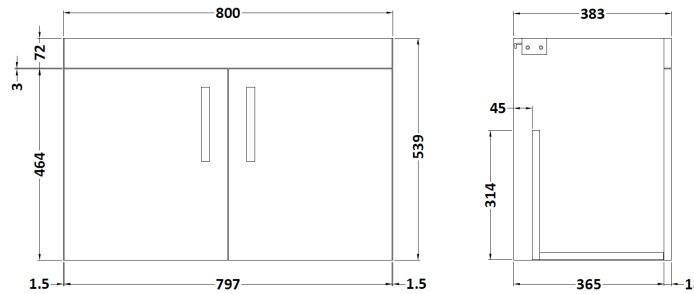

Sales Code: ATH096D

Description: 800 Wh 2-Door Vanity & Basin 3

Packaging Details

Barcode: 5056211864486

Sales Code: MOC155

Description: 800 Wall Hung 2-Door Basin Unit

Product Dimensions

Height (mm):	540
Width (mm):	800
Depth (mm):	383
Nett Weight (kg):	15

Packaging Dimensions

Height (mm):	405
Width (mm):	820
Depth (mm):	560
Gross Weight (kg):	15.5

Packaging Data

Box Colour:	Brown Cardboard Box
Box Qty:	1
Label Size:	100 x 50
Label Colour:	White Label
Label Qty:	2

Sales Code: NVM035

Description: 800 Thin Edged Basin 1Th

Product Dimensions

Height (mm):	170
Width (mm):	810
Depth (mm):	395
Nett Weight (kg):	14.5

Packaging Dimensions

Height (mm):	190
Width (mm):	830
Depth (mm):	415
Gross Weight (kg):	15

Packaging Data

Box Colour:	Brown Cardboard Box
Box Qty:	1
Label Size:	100 x 50
Label Colour:	White Label
Label Qty:	2

Outer Box Dimensions (If Applicable)

Height (mm):	
Width (mm):	
Depth (mm):	
Gross Weight (kg):	
Barcode:	5056211853435