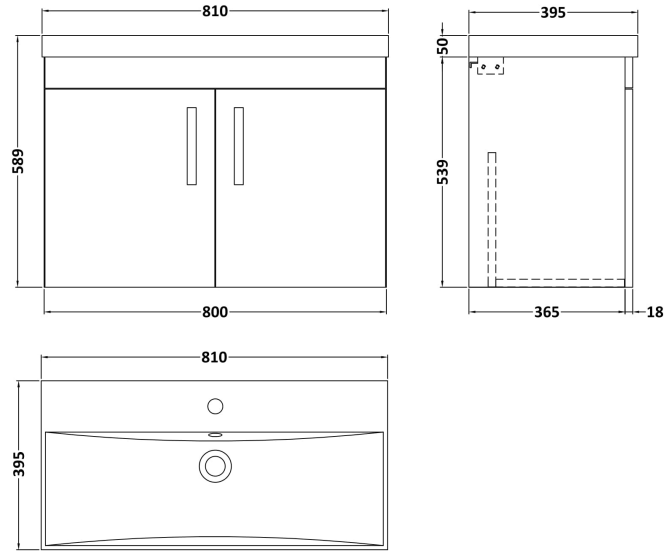

Sales Code: ATH096D

Description: 800 Wh 2-Door Vanity & Basin 3

Packaging Details

Barcode: 5056211864486

Sales Code: MOC155

Description: 800 Wall Hung 2-Door Basin Unit

Product Dimensions

Height (mm):	540
Width (mm):	800
Depth (mm):	383
Nett Weight (kg):	15

Packaging Dimensions

Height (mm):	405
Width (mm):	820
Depth (mm):	560
Gross Weight (kg):	15.5

Packaging Data

Box Colour:	Brown Cardboard Box
Box Qty:	1
Label Size:	100 x 50
Label Colour:	White Label
Label Qty:	2

Outer Box Dimensions (If Applicable)

Height (mm):	
Width (mm):	
Depth (mm):	
Gross Weight (kg):	
Barcode:	5056211816324

Product Details

Country of Origin:	United Kingdom
Fitting Instruction:	No
CE & UKCA:	N/A
FSC Certified Materials:	Yes
Colour:	Driftwood
Construction Method:	Cam & Wood Dowel
Construction Type:	Rigid
Cabinet Finish:	MFC Textured Woodgrain
Fascia Finish:	MFC Textured Woodgrain
Cabinet Thickness (mm):	18
Fascia Thickness (mm):	18
Drawer Included:	No
Drawer Type:	Not Applicable
No of Shelves:	0
Hinge Type:	95 Degree Clip-On Soft Close
Hinge Included:	Yes, Supplied
Adjustable Legs:	No, Not Required
Fixings Included:	Yes
Handle Style:	Contemporary
Waste Shroud:	No
Handle Included:	Yes, Supplied
Handle Type:	D-Shape

Sales Code: NVM035

Description: 800 Thin Edged Basin 1Th

Product Dimensions

Height (mm):	170
Width (mm):	810
Depth (mm):	395
Nett Weight (kg):	14.5

Packaging Dimensions

Height (mm):	190
Width (mm):	830
Depth (mm):	415
Gross Weight (kg):	15