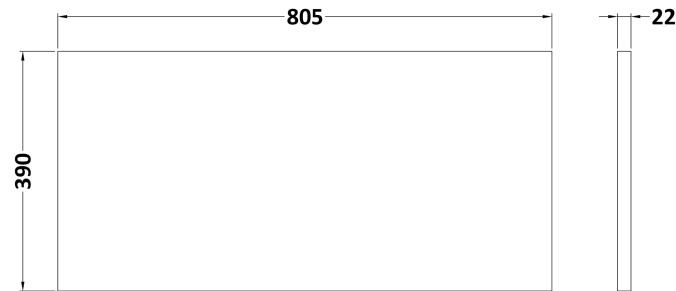

### Product Dimensions

Height (mm):	540
Width (mm):	800
Depth (mm):	383
Nett Weight (kg):	15

### Packaging Dimensions

Height (mm):	405
Width (mm):	820
Depth (mm):	560
Gross Weight (kg):	15.5

### Outer Box Dimensions (If Applicable)

Height (mm):	
Width (mm):	
Depth (mm):	
Gross Weight (kg):	
Barcode:	5056211816324

**Sales Code:** LBG800

**Description:** Laminate Worktop 805X390x22mm

**Product Dimensions**

Height (mm):	22
Width (mm):	805
Depth (mm):	390
Nett Weight (kg):	2.75

**Packaging Dimensions**

Height (mm):	25
Width (mm):	810
Depth (mm):	455
Gross Weight (kg):	2.75