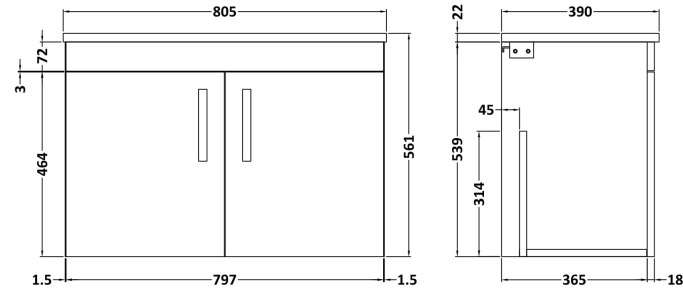

Sales Code: ATH096LBG

Description: 800 W/H 2-Door Unit & Lam Worktop

Packaging Details

Barcode: 5056462613413