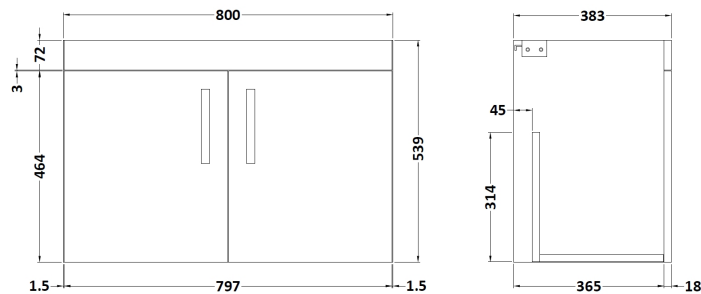

### Product Dimensions

Height (mm):	540
Width (mm):	800
Depth (mm):	383
Nett Weight (kg):	15

### Packaging Dimensions

Height (mm):	405
Width (mm):	820
Depth (mm):	560
Gross Weight (kg):	15.5

### Outer Box Dimensions (If Applicable)

Height (mm):	
Width (mm):	
Depth (mm):	
Gross Weight (kg):	
Barcode:	5056211816324

**Sales Code:** LBG800

**Description:** Laminate Worktop 805X390x22mm

**Product Dimensions**

Height (mm):	22
Width (mm):	805
Depth (mm):	390
Nett Weight (kg):	2.75

**Packaging Dimensions**

Height (mm):	25
Width (mm):	810
Depth (mm):	455
Gross Weight (kg):	2.75