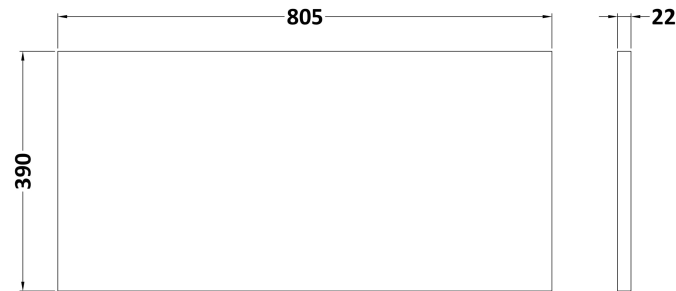

### Product Dimensions

Height (mm):	540
Width (mm):	800
Depth (mm):	383
Nett Weight (kg):	15

### Packaging Dimensions

Height (mm):	405
Width (mm):	820
Depth (mm):	560
Gross Weight (kg):	15.5

### Outer Box Dimensions (If Applicable)

Height (mm):	
Width (mm):	
Depth (mm):	
Gross Weight (kg):	
Barcode:	5056211816324

**Sales Code:** LSB800

**Description:** Laminate Worktop 805X390x22mm

**Product Dimensions**

Height (mm):	22
Width (mm):	805
Depth (mm):	390
Nett Weight (kg):	2.75

**Packaging Dimensions**

Height (mm):	25
Width (mm):	810
Depth (mm):	455
Gross Weight (kg):	2.75