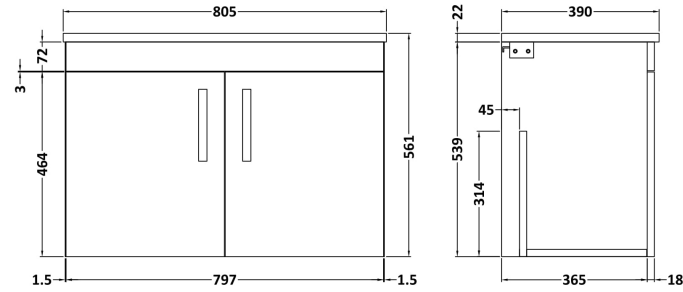

Sales Code: ATH096LSB

Description: 800 W/H 2-Door Unit & Lam Worktop

Packaging Details

Barcode: 5056462612935