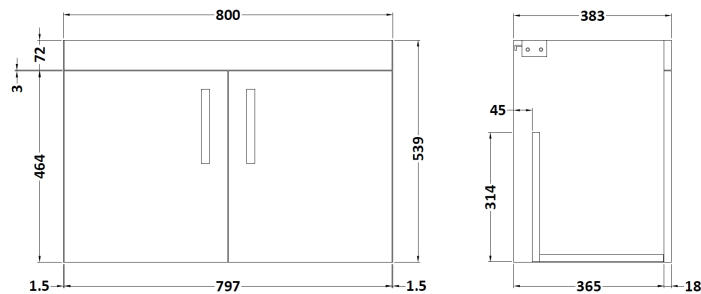

### Product Dimensions

Height (mm):	540
Width (mm):	800
Depth (mm):	383
Nett Weight (kg):	15

### Packaging Dimensions

Height (mm):	405
Width (mm):	820
Depth (mm):	560
Gross Weight (kg):	15.5

### Outer Box Dimensions (If Applicable)

Height (mm):	
Width (mm):	
Depth (mm):	
Gross Weight (kg):	
Barcode:	5056211816324

**Sales Code:** LSB800

**Description:** Laminate Worktop 805X390x22mm

**Product Dimensions**

Height (mm):	22
Width (mm):	805
Depth (mm):	390
Nett Weight (kg):	2.75

**Packaging Dimensions**

Height (mm):	25
Width (mm):	810
Depth (mm):	455
Gross Weight (kg):	2.75