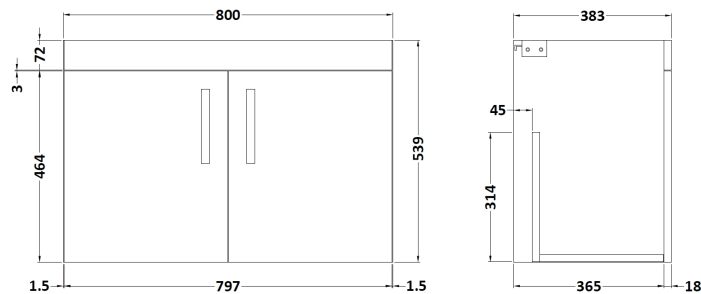

Sales Code: ATH096LSW

Description: 800 W/H 2-Door Unit & Lam Worktop

Packaging Details

Barcode: 5056462612454

Sales Code: MOC155

Description: 800 Wall Hung 2-Door Basin Unit

Product Dimensions

Height (mm):	540
Width (mm):	800
Depth (mm):	383
Nett Weight (kg):	15

Packaging Dimensions

Height (mm):	405
Width (mm):	820
Depth (mm):	560
Gross Weight (kg):	15.5

Packaging Data

Box Colour:	Brown Cardboard Box
Box Qty:	1
Label Size:	100 x 50
Label Colour:	White Label
Label Qty:	2

Sales Code: LSW800

Description: Laminate Worktop 805X390x22mm

Product Dimensions

Height (mm):	22
Width (mm):	805
Depth (mm):	390
Nett Weight (kg):	2.75

Packaging Dimensions

Height (mm):	25
Width (mm):	810
Depth (mm):	455
Gross Weight (kg):	2.75

Packaging Data

Box Colour:	Brown Cardboard Box
Box Qty:	1
Label Size:	100 x 50
Label Colour:	White Label
Label Qty:	1

Outer Box Dimensions (If Applicable)

Height (mm):	
Width (mm):	
Depth (mm):	
Gross Weight (kg):	
Barcode:	5056211874157