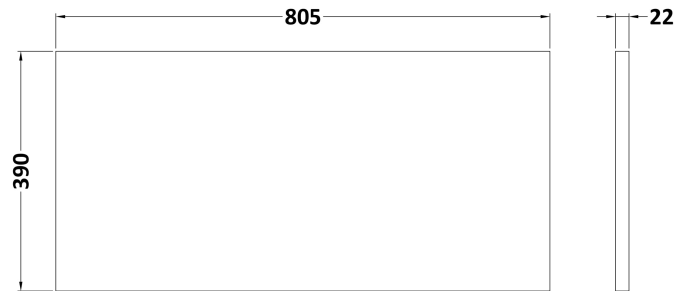

Packaging Dimensions

Height (mm):	405
Width (mm):	820
Depth (mm):	560
Gross Weight (kg):	15.5

Packaging Data

Box Colour:	Brown Cardboard Box
Box Qty:	1
Label Size:	100 x 50
Label Colour:	White Label
Label Qty:	2

Outer Box Dimensions (If Applicable)

Height (mm):	
Width (mm):	
Depth (mm):	
Gross Weight (kg):	
Barcode:	5056211816324

Product Details

Country of Origin:	United Kingdom
Fitting Instruction:	No
Certification:	FSC: Yes CE: N/A
Colour:	Driftwood
Construction Method:	Cam & Wood Dowel
Construction Type:	Rigid
Cabinet Finish:	MFC Textured Woodgrain
Fascia Finish:	MFC Textured Woodgrain
Cabinet Thickness (mm):	18
Fascia Thickness (mm):	18
Drawer Included:	No
Drawer Type:	Not Applicable
No of Shelves:	0
Hinge Type:	95 Degree Clip-On Soft Close
Hinge Included:	Yes, Supplied
Adjustable Legs:	No, Not Required
Fixings Included:	Yes
Handle Style:	Contemporary
Handle Included:	Yes, Supplied
Waste Shroud:	No
Handle Type:	D-Shape

Sales Code: LSW800

Description: Laminate Worktop 805X390x22mm

Product Dimensions

Height (mm):	22
Width (mm):	805
Depth (mm):	390
Nett Weight (kg):	2.75

Packaging Dimensions

Height (mm):	25
Width (mm):	810
Depth (mm):	455
Gross Weight (kg):	2.75

Packaging Data

Box Colour:	Brown Cardboard Box
Box Qty:	1
Label Size:	100 x 50
Label Colour:	White Label
Label Qty:	1

Outer Box Dimensions (If Applicable)

Height (mm):	
Width (mm):	
Depth (mm):	
Gross Weight (kg):	
Barcode:	5056211874157