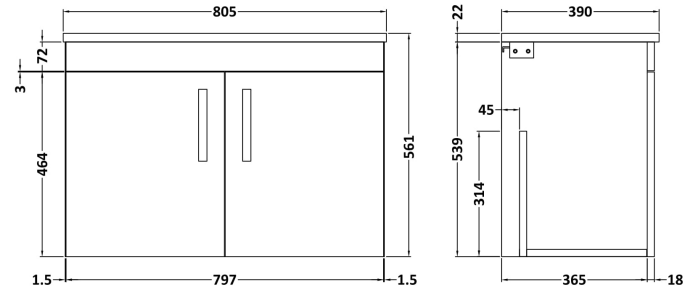

Sales Code: ATH096LSW

Description: 800 W/H 2-Door Unit & Lam Worktop

Packaging Details

Barcode: 5056462612454

Sales Code: MOC155

Description: 800 Wall Hung 2-Door Basin Unit

Product Dimensions

Height (mm):	540
Width (mm):	800
Depth (mm):	383
Nett Weight (kg):	15

Packaging Dimensions

Height (mm):	405
Width (mm):	820
Depth (mm):	560
Gross Weight (kg):	15.5

Packaging Data

Box Colour:	Brown Cardboard Box
Box Qty:	1
Label Size:	100 x 50
Label Colour:	White Label
Label Qty:	2

Outer Box Dimensions (If Applicable)

Height (mm):	
Width (mm):	
Depth (mm):	
Gross Weight (kg):	
Barcode:	5056211816324

Product Details

Country of Origin:	United Kingdom
Fitting Instruction:	No
Certification:	FSC: Yes CE: N/A
Colour:	Driftwood
Construction Method:	Cam & Wood Dowel
Construction Type:	Rigid
Cabinet Finish:	MFC Textured Woodgrain
Fascia Finish:	MFC Textured Woodgrain
Cabinet Thickness (mm):	18
Fascia Thickness (mm):	18
Drawer Included:	No
Drawer Type:	Not Applicable
No of Shelves:	0
Hinge Type:	95 Degree Clip-On Soft Close
Hinge Included:	Yes, Supplied
Adjustable Legs:	No, Not Required
Fixings Included:	Yes
Handle Style:	Contemporary
Handle Included:	Yes, Supplied
Waste Shroud:	No
Handle Type:	D-Shape

Sales Code: LSW800

Description: Laminate Worktop 805X390x22mm

Product Dimensions

Height (mm):	22
Width (mm):	805
Depth (mm):	390
Nett Weight (kg):	2.75

Packaging Dimensions

Height (mm):	25
Width (mm):	810
Depth (mm):	455
Gross Weight (kg):	2.75