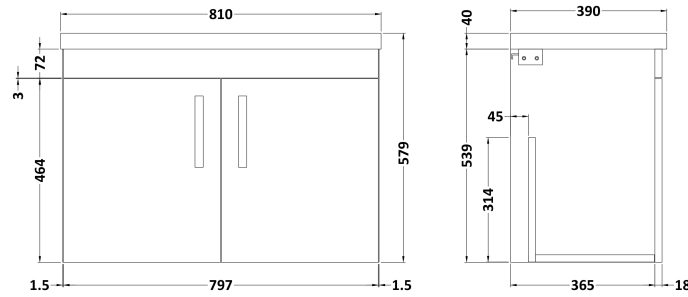

Sales Code: ATH097A

Description: 800 Wh 2-Door Vanity & Basin 1

Packaging Details

Barcode: 5056211817291

Sales Code: MOC555

Description: 800 Wall Hung 2-Door Basin Unit

Product Dimensions

Height (mm):	540
Width (mm):	800
Depth (mm):	383
Nett Weight (kg):	15

Packaging Dimensions

Height (mm):	405
Width (mm):	820
Depth (mm):	560
Gross Weight (kg):	15

Packaging Data

Box Colour:	Brown Cardboard Box
Box Qty:	1
Label Size:	100 x 50
Label Colour:	White Label
Label Qty:	2

Sales Code: NVM015

Description: 800 Mid Edged Basin 1 Th

Product Dimensions

Height (mm):	180
Width (mm):	810
Depth (mm):	390
Nett Weight (kg):	15

Packaging Dimensions

Height (mm):	210
Width (mm):	410
Depth (mm):	830
Gross Weight (kg):	15

Packaging Data

Box Colour:	Brown Cardboard Box
Box Qty:	1
Label Size:	100 x 50
Label Colour:	White Label
Label Qty:	2

Outer Box Dimensions (If Applicable)

Height (mm):	
Width (mm):	
Depth (mm):	
Gross Weight (kg):	
Barcode:	5055369043422