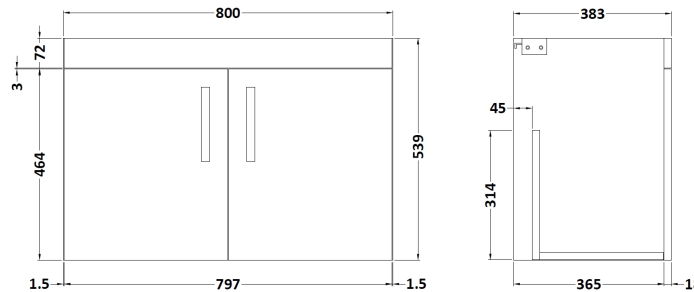

Sales Code: ATH097A

Description: 800 Wh 2-Door Vanity & Basin 1

Packaging Details

Barcode: 5056211817291

Sales Code: MOC555

Description: 800 Wall Hung 2-Door Basin Unit

Product Dimensions

Height (mm):	540
Width (mm):	800
Depth (mm):	383
Nett Weight (kg):	15

Packaging Dimensions

Height (mm):	405
Width (mm):	820
Depth (mm):	560
Gross Weight (kg):	15

Packaging Data

Box Colour:	Brown Cardboard Box
Box Qty:	1
Label Size:	100 x 50
Label Colour:	White Label
Label Qty:	2

Sales Code: NVM015

Description: 800 Mid Edged Basin 1 Th

Product Dimensions

Height (mm):	180
Width (mm):	810
Depth (mm):	390
Nett Weight (kg):	15

Packaging Dimensions

Height (mm):	210
Width (mm):	410
Depth (mm):	830
Gross Weight (kg):	15

Packaging Data

Box Colour:	Brown Cardboard Box
Box Qty:	1
Label Size:	100 x 50
Label Colour:	White Label
Label Qty:	2

Outer Box Dimensions (If Applicable)

Height (mm):	
Width (mm):	
Depth (mm):	
Gross Weight (kg):	
Barcode:	5055369043422