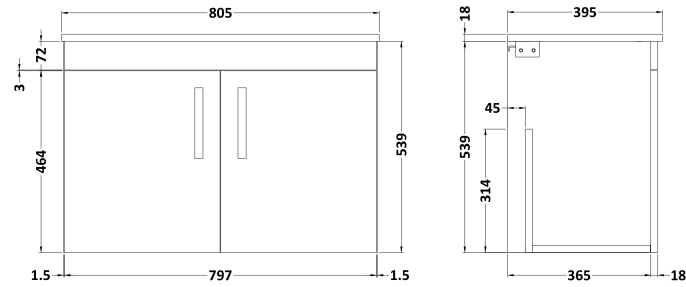

Sales Code: ATH097B

Description: 800 Wh 2-Door Vanity & Basin 2

Packaging Details

Barcode: 5056211817369

Sales Code: MOC555

Description: 800 Wall Hung 2-Door Basin Unit

Product Dimensions

Height (mm):	540
Width (mm):	800
Depth (mm):	383
Nett Weight (kg):	15

Packaging Dimensions

Height (mm):	405
Width (mm):	820
Depth (mm):	560
Gross Weight (kg):	15

Packaging Data

Box Colour:	Brown Cardboard Box
Box Qty:	1
Label Size:	100 x 50
Label Colour:	White Label
Label Qty:	2

Outer Box Dimensions (If Applicable)

Height (mm):	
Width (mm):	
Depth (mm):	
Gross Weight (kg):	
Barcode:	5056211816331

Product Details

Country of Origin:	United Kingdom
Fitting Instruction:	No
CE & UKCA:	N/A
FSC Certified Materials:	Yes
Colour:	Stone Grey
Construction Method:	Cam & Wood Dowel
Construction Type:	Rigid
Cabinet Finish:	MFC Smooth Matt
Fascia Finish:	MFC Smooth Matt
Cabinet Thickness (mm):	18
Fascia Thickness (mm):	18
Drawer Included:	No
Drawer Type:	Not Applicable
No of Shelves:	0
Hinge Type:	95 Degree Clip-On Soft Close
Hinge Included:	Yes, Supplied
Adjustable Legs:	No, Not Required
Fixings Included:	Yes
Handle Style:	Contemporary
Waste Shroud:	No
Handle Included:	Yes, Supplied
Handle Type:	D-Shape

Sales Code: NVM005

Description: Minimalist Basin 800mm

Product Dimensions

Height (mm):	170
Width (mm):	800
Depth (mm):	390
Nett Weight (kg):	16.9

Packaging Dimensions

Height (mm):	400
Width (mm):	820
Depth (mm):	200
Gross Weight (kg):	16.9