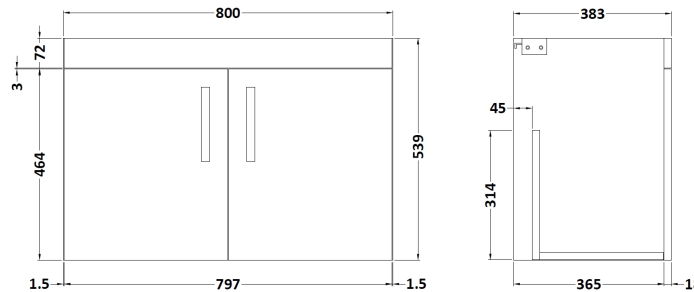

Sales Code: ATH097B

Description: 800 Wh 2-Door Vanity & Basin 2

Packaging Details

Barcode: 5056211817369

Sales Code: MOC555

Description: 800 Wall Hung 2-Door Basin Unit

Product Dimensions

Height (mm):	540
Width (mm):	800
Depth (mm):	383
Nett Weight (kg):	15

Packaging Dimensions

Height (mm):	405
Width (mm):	820
Depth (mm):	560
Gross Weight (kg):	15

Packaging Data

Box Colour:	Brown Cardboard Box
Box Qty:	1
Label Size:	100 x 50
Label Colour:	White Label
Label Qty:	2

Sales Code: NVM005

Description: Minimalist Basin 800mm

Product Dimensions

Height (mm):	170
Width (mm):	800
Depth (mm):	390
Nett Weight (kg):	16.9

Packaging Dimensions

Height (mm):	400
Width (mm):	820
Depth (mm):	200
Gross Weight (kg):	16.9

Packaging Data

Box Colour:	Brown Cardboard Box - Printed
Box Qty:	1
Label Size:	100 x 50
Label Colour:	White Label
Label Qty:	2

Outer Box Dimensions (If Applicable)

Height (mm):	
Width (mm):	
Depth (mm):	
Gross Weight (kg):	
Barcode:	5055146194675