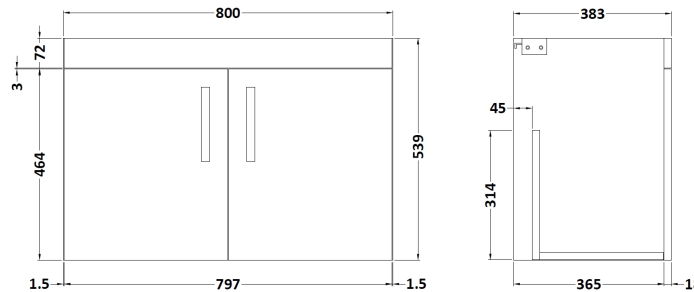

Sales Code: ATH097D

Description: 800 Wh 2-Door Vanity & Basin 3

Packaging Details

Barcode: 5056211864493

Sales Code: MOC555

Description: 800 Wall Hung 2-Door Basin Unit

Product Dimensions

Height (mm):	540
Width (mm):	800
Depth (mm):	383
Nett Weight (kg):	15

Packaging Dimensions

Height (mm):	405
Width (mm):	820
Depth (mm):	560
Gross Weight (kg):	15

Packaging Data

Box Colour:	Brown Cardboard Box
Box Qty:	1
Label Size:	100 x 50
Label Colour:	White Label
Label Qty:	2

Sales Code: NVM035

Description: 800 Thin Edged Basin 1Th

Product Dimensions

Height (mm):	170
Width (mm):	810
Depth (mm):	395
Nett Weight (kg):	14.5

Packaging Dimensions

Height (mm):	190
Width (mm):	830
Depth (mm):	415
Gross Weight (kg):	15

Packaging Data

Box Colour:	Brown Cardboard Box
Box Qty:	1
Label Size:	100 x 50
Label Colour:	White Label
Label Qty:	2

Outer Box Dimensions (If Applicable)

Height (mm):	
Width (mm):	
Depth (mm):	
Gross Weight (kg):	
Barcode:	5056211853435