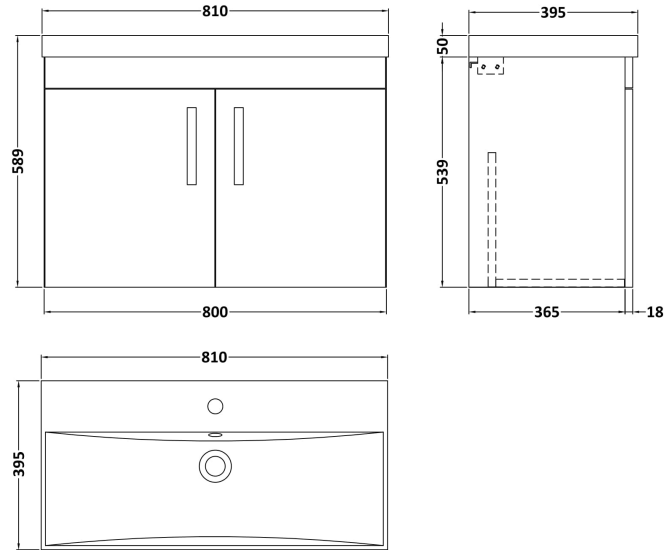

Sales Code: ATH097D

Description: 800 Wh 2-Door Vanity & Basin 3

Packaging Details

Barcode: 5056211864493

Sales Code: MOC555

Description: 800 Wall Hung 2-Door Basin Unit

Product Dimensions

Height (mm):	540
Width (mm):	800
Depth (mm):	383
Nett Weight (kg):	15

Packaging Dimensions

Height (mm):	405
Width (mm):	820
Depth (mm):	560
Gross Weight (kg):	15

Packaging Data

Box Colour:	Brown Cardboard Box
Box Qty:	1
Label Size:	100 x 50
Label Colour:	White Label
Label Qty:	2

Outer Box Dimensions (If Applicable)

Height (mm):	
Width (mm):	
Depth (mm):	
Gross Weight (kg):	
Barcode:	5056211816331

Product Details

Country of Origin:	United Kingdom
Fitting Instruction:	No
CE & UKCA:	N/A
FSC Certified Materials:	Yes
Colour:	Stone Grey
Construction Method:	Cam & Wood Dowel
Construction Type:	Rigid
Cabinet Finish:	MFC Smooth Matt
Fascia Finish:	MFC Smooth Matt
Cabinet Thickness (mm):	18
Fascia Thickness (mm):	18
Drawer Included:	No
Drawer Type:	Not Applicable
No of Shelves:	0
Hinge Type:	95 Degree Clip-On Soft Close
Hinge Included:	Yes, Supplied
Adjustable Legs:	No, Not Required
Fixings Included:	Yes
Handle Style:	Contemporary
Waste Shroud:	No
Handle Included:	Yes, Supplied
Handle Type:	D-Shape

Sales Code: NVM035

Description: 800 Thin Edged Basin 1Th

Product Dimensions

Height (mm):	170
Width (mm):	810
Depth (mm):	395
Nett Weight (kg):	14.5

Packaging Dimensions

Height (mm):	190
Width (mm):	830
Depth (mm):	415
Gross Weight (kg):	15