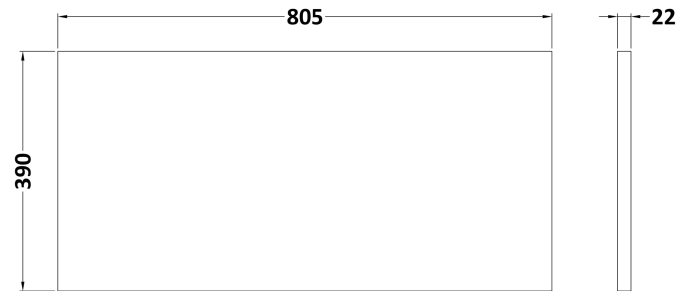

Sales Code: ATH097LBG

Description: 800 W/H 2-Door Unit & Lam Worktop

Packaging Details

Barcode: 5056462613420

Sales Code: MOC555

Description: 800 Wall Hung 2-Door Basin Unit

Product Dimensions

Height (mm):	540
Width (mm):	800
Depth (mm):	383
Nett Weight (kg):	15

Packaging Dimensions

Height (mm):	405
Width (mm):	820
Depth (mm):	560
Gross Weight (kg):	15

Packaging Data

Box Colour:	Brown Cardboard Box
Box Qty:	1
Label Size:	100 x 50
Label Colour:	White Label
Label Qty:	2

Sales Code: LBG800

Description: Laminate Worktop 805X390x22mm

Product Dimensions

Height (mm):	22
Width (mm):	805
Depth (mm):	390
Nett Weight (kg):	2.75

Packaging Dimensions

Height (mm):	25
Width (mm):	810
Depth (mm):	455
Gross Weight (kg):	2.75

Packaging Data

Box Colour:	Brown Cardboard Box
Box Qty:	1
Label Size:	100 x 50
Label Colour:	White Label
Label Qty:	1

Outer Box Dimensions (If Applicable)

Height (mm):	
Width (mm):	
Depth (mm):	
Gross Weight (kg):	
Barcode:	5056211874133