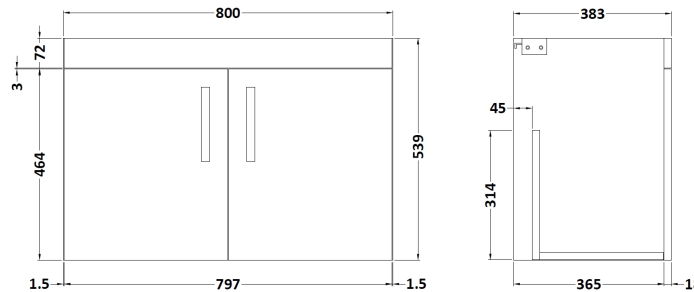

Sales Code: ATH097LBG

Description: 800 W/H 2-Door Unit & Lam Worktop

Packaging Details

Barcode: 5056462613420

Sales Code: MOC555

Description: 800 Wall Hung 2-Door Basin Unit

Product Dimensions

Height (mm):	540
Width (mm):	800
Depth (mm):	383
Nett Weight (kg):	15

Packaging Dimensions

Height (mm):	405
Width (mm):	820
Depth (mm):	560
Gross Weight (kg):	15

Packaging Data

Box Colour:	Brown Cardboard Box
Box Qty:	1
Label Size:	100 x 50
Label Colour:	White Label
Label Qty:	2

Sales Code: LBG800

Description: Laminate Worktop 805X390x22mm

Product Dimensions

Height (mm):	22
Width (mm):	805
Depth (mm):	390
Nett Weight (kg):	2.75

Packaging Dimensions

Height (mm):	25
Width (mm):	810
Depth (mm):	455
Gross Weight (kg):	2.75

Packaging Data

Box Colour:	Brown Cardboard Box
Box Qty:	1
Label Size:	100 x 50
Label Colour:	White Label
Label Qty:	1

Outer Box Dimensions (If Applicable)

Height (mm):	
Width (mm):	
Depth (mm):	
Gross Weight (kg):	
Barcode:	5056211874133