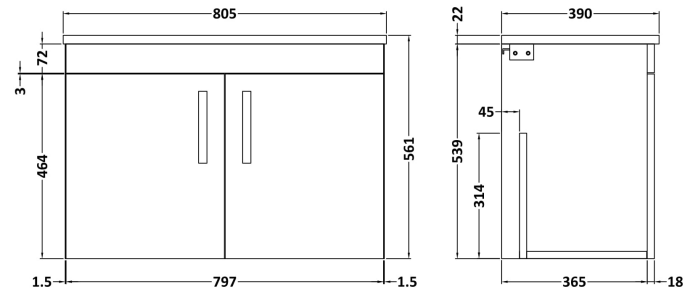

Sales Code: ATH097LBG

Description: 800 W/H 2-Door Unit & Lam Worktop

Packaging Details

Barcode: 5056462613420

Sales Code: MOC555

Description: 800 Wall Hung 2-Door Basin Unit

Product Dimensions

Height (mm):	540
Width (mm):	800
Depth (mm):	383
Nett Weight (kg):	15

Packaging Dimensions

Height (mm):	405
Width (mm):	820
Depth (mm):	560
Gross Weight (kg):	15

Packaging Data

Box Colour:	Brown Cardboard Box
Box Qty:	1
Label Size:	100 x 50
Label Colour:	White Label
Label Qty:	2

Outer Box Dimensions (If Applicable)

Height (mm):	
Width (mm):	
Depth (mm):	
Gross Weight (kg):	
Barcode:	5056211816331

Product Details

Country of Origin:	United Kingdom
Fitting Instruction:	No
Certification:	FSC: Yes CE: N/A
Colour:	Stone Grey
Construction Method:	Cam & Wood Dowel
Construction Type:	Rigid
Cabinet Finish:	MFC Smooth Matt
Fascia Finish:	MFC Smooth Matt
Cabinet Thickness (mm):	18
Fascia Thickness (mm):	18
Drawer Included:	No
Drawer Type:	Not Applicable
No of Shelves:	0
Hinge Type:	95 Degree Clip-On Soft Close
Hinge Included:	Yes, Supplied
Adjustable Legs:	No, Not Required
Fixings Included:	Yes
Handle Style:	Contemporary
Handle Included:	Yes, Supplied
Waste Shroud:	No
Handle Type:	D-Shape

Sales Code: LBG800

Description: Laminate Worktop 805X390x22mm

Product Dimensions

Height (mm):	22
Width (mm):	805
Depth (mm):	390
Nett Weight (kg):	2.75

Packaging Dimensions

Height (mm):	25
Width (mm):	810
Depth (mm):	455
Gross Weight (kg):	2.75