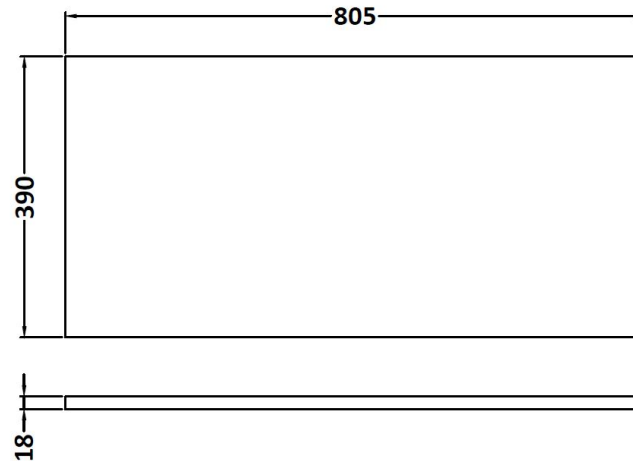

Packaging Dimensions

Height (mm):	405
Width (mm):	820
Depth (mm):	560
Gross Weight (kg):	15

Packaging Data

Box Colour:	Brown Cardboard Box
Box Qty:	1
Label Size:	100 x 50
Label Colour:	White Label
Label Qty:	2

Outer Box Dimensions (If Applicable)

Height (mm):	
Width (mm):	
Depth (mm):	
Gross Weight (kg):	
Barcode:	5056211816331

Product Details

Country of Origin:	United Kingdom
Fitting Instruction:	No
CE & UKCA:	N/A
FSC Certified Materials:	Yes
Colour:	Stone Grey
Construction Method:	Cam & Wood Dowel
Construction Type:	Rigid
Cabinet Finish:	MFC Smooth Matt
Fascia Finish:	MFC Smooth Matt
Cabinet Thickness (mm):	18
Fascia Thickness (mm):	18
Drawer Included:	No
Drawer Type:	Not Applicable
No of Shelves:	0
Hinge Type:	95 Degree Clip-On Soft Close
Hinge Included:	Yes, Supplied
Adjustable Legs:	No, Not Required
Fixings Included:	Yes
Handle Style:	Contemporary
Waste Shroud:	No
Handle Included:	Yes, Supplied
Handle Type:	D-Shape

Sales Code: MWT570

Description: 800 Worktop - 805 X 390mm

Product Dimensions

Height (mm):	18
Width (mm):	805
Depth (mm):	390
Nett Weight (kg):	2.9

Packaging Dimensions

Height (mm):	25
Width (mm):	825
Depth (mm):	410
Gross Weight (kg):	3

Packaging Data

Box Colour:	Brown Cardboard Box
Box Qty:	1
Label Size:	50 x 100
Label Colour:	White Label
Label Qty:	1

Outer Box Dimensions (If Applicable)

Height (mm):	
Width (mm):	
Depth (mm):	
Gross Weight (kg):	
Barcode:	5055275897867