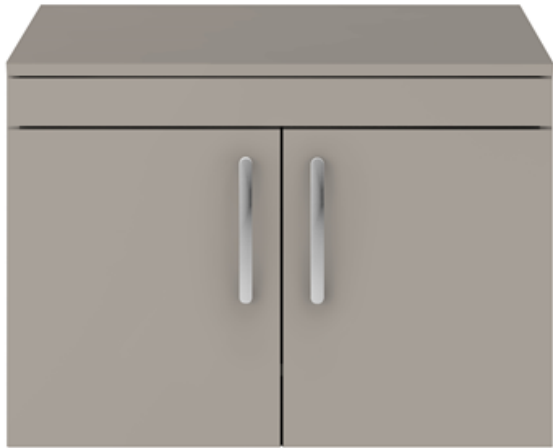

Sales Code: ATH097W

Description: 800 Wh 2-Door Vanity & Worktop

Packaging Details

Barcode: 5056211817437

Sales Code: MOC555

Description: 800 Wall Hung 2-Door Basin Unit

Product Dimensions

Height (mm):	540
Width (mm):	800
Depth (mm):	383
Nett Weight (kg):	15

Outer Box Dimensions (If Applicable)

Height (mm):	
Width (mm):	
Depth (mm):	
Gross Weight (kg):	
Barcode:	5056211816331

Product Details

Country of Origin:	United Kingdom
Fitting Instruction:	No
CE & UKCA:	N/A
FSC Certified Materials:	Yes
Colour:	Stone Grey
Construction Method:	Cam & Wood Dowel
Construction Type:	Rigid
Cabinet Finish:	MFC Smooth Matt
Fascia Finish:	MFC Smooth Matt
Cabinet Thickness (mm):	18
Fascia Thickness (mm):	18
Drawer Included:	No
Drawer Type:	Not Applicable
No of Shelves:	0
Hinge Type:	95 Degree Clip-On Soft Close
Hinge Included:	Yes, Supplied
Adjustable Legs:	No, Not Required
Fixings Included:	Yes
Handle Style:	Contemporary
Waste Shroud:	No
Handle Included:	Yes, Supplied
Handle Type:	D-Shape