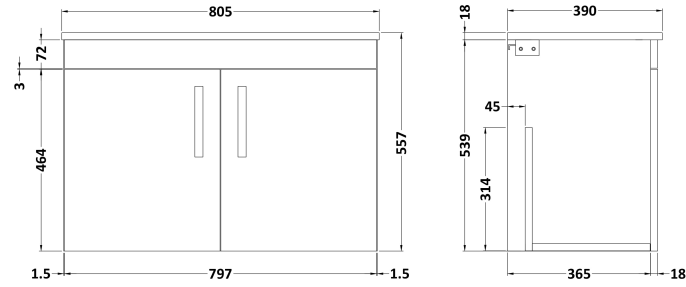

Sales Code: ATH097W

Description: 800 Wh 2-Door Vanity & Worktop

Packaging Details

Barcode: 5056211817437

Sales Code: MOC555

Description: 800 Wall Hung 2-Door Basin Unit

Product Dimensions

Height (mm):	540
Width (mm):	800
Depth (mm):	383
Nett Weight (kg):	15

Packaging Dimensions

Height (mm):	405
Width (mm):	820
Depth (mm):	560
Gross Weight (kg):	15

Packaging Data

Box Colour:	Brown Cardboard Box
Box Qty:	1
Label Size:	100 x 50
Label Colour:	White Label
Label Qty:	2

Outer Box Dimensions (If Applicable)

Height (mm):	
Width (mm):	
Depth (mm):	
Gross Weight (kg):	
Barcode:	5056211816331

Product Details

Country of Origin:	United Kingdom
Fitting Instruction:	No
CE & UKCA:	N/A
FSC Certified Materials:	Yes
Colour:	Stone Grey
Construction Method:	Cam & Wood Dowel
Construction Type:	Rigid
Cabinet Finish:	MFC Smooth Matt
Fascia Finish:	MFC Smooth Matt
Cabinet Thickness (mm):	18
Fascia Thickness (mm):	18
Drawer Included:	No
Drawer Type:	Not Applicable
No of Shelves:	0
Hinge Type:	95 Degree Clip-On Soft Close
Hinge Included:	Yes, Supplied
Adjustable Legs:	No, Not Required
Fixings Included:	Yes
Handle Style:	Contemporary
Waste Shroud:	No
Handle Included:	Yes, Supplied
Handle Type:	D-Shape

Sales Code: MWT570

Description: 800 Worktop - 805 X 390mm

Product Dimensions

Height (mm):	18
Width (mm):	805
Depth (mm):	390
Nett Weight (kg):	2.9

Packaging Dimensions

Height (mm):	25
Width (mm):	825
Depth (mm):	410
Gross Weight (kg):	3