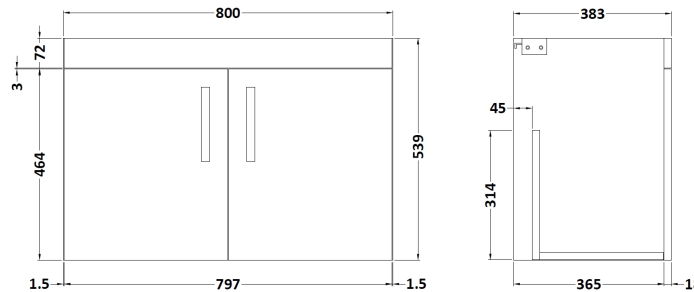

Sales Code: ATH097W

Description: 800 Wh 2-Door Vanity & Worktop

Packaging Details

Barcode: 5056211817437

Sales Code: MOC555

Description: 800 Wall Hung 2-Door Basin Unit

Product Dimensions

Height (mm):	540
Width (mm):	800
Depth (mm):	383
Nett Weight (kg):	15

Packaging Dimensions

Height (mm):	405
Width (mm):	820
Depth (mm):	560
Gross Weight (kg):	15

Packaging Data

Box Colour:	Brown Cardboard Box
Box Qty:	1
Label Size:	100 x 50
Label Colour:	White Label
Label Qty:	2

Sales Code: MWT570

Description: 800 Worktop - 805 X 390mm

Product Dimensions

Height (mm):	18
Width (mm):	805
Depth (mm):	390
Nett Weight (kg):	2.9

Packaging Dimensions

Height (mm):	25
Width (mm):	825
Depth (mm):	410
Gross Weight (kg):	3

Packaging Data

Box Colour:	Brown Cardboard Box
Box Qty:	1
Label Size:	50 x 100
Label Colour:	White Label
Label Qty:	1

Outer Box Dimensions (If Applicable)

Height (mm):	
Width (mm):	
Depth (mm):	
Gross Weight (kg):	
Barcode:	5055275897867