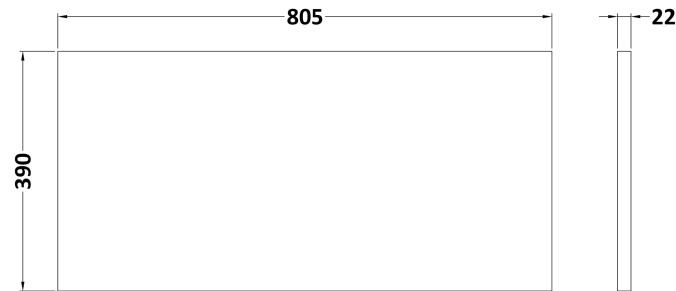

Packaging Dimensions

Height (mm):	405
Width (mm):	820
Depth (mm):	560
Gross Weight (kg):	15.5

Packaging Data

Box Colour:	Brown Cardboard Box
Box Qty:	1
Label Size:	100 x 50
Label Colour:	White Label
Label Qty:	2

Outer Box Dimensions (If Applicable)

Height (mm):	
Width (mm):	
Depth (mm):	
Gross Weight (kg):	
Barcode:	5056211816362

Product Details

Country of Origin:	United Kingdom
Fitting Instruction:	No
CE & UKCA:	N/A
FSC Certified Materials:	Yes
Colour:	Anthracite Woodgrain
Construction Method:	Cam & Wood Dowel
Construction Type:	Rigid
Cabinet Finish:	MFC Textured Woodgrain
Fascia Finish:	MFC Textured Woodgrain
Cabinet Thickness (mm):	18
Fascia Thickness (mm):	18
Drawer Included:	No
Drawer Type:	Not Applicable
No of Shelves:	0
Hinge Type:	95 Degree Clip-On Soft Close
Hinge Included:	Yes, Supplied
Adjustable Legs:	No, Not Required
Fixings Included:	Yes
Handle Style:	Contemporary
Waste Shroud:	No
Handle Included:	Yes, Supplied
Handle Type:	D-Shape

Sales Code: LSB800

Description: Laminate Worktop 805X390x22mm

Product Dimensions

Height (mm):	22
Width (mm):	805
Depth (mm):	390
Nett Weight (kg):	2.75

Packaging Dimensions

Height (mm):	25
Width (mm):	810
Depth (mm):	455
Gross Weight (kg):	2.75

Packaging Data

Box Colour:	Brown Cardboard Box
Box Qty:	1
Label Size:	100 x 50
Label Colour:	White Label
Label Qty:	1

Outer Box Dimensions (If Applicable)

Height (mm):	
Width (mm):	
Depth (mm):	
Gross Weight (kg):	
Barcode:	5056211874140