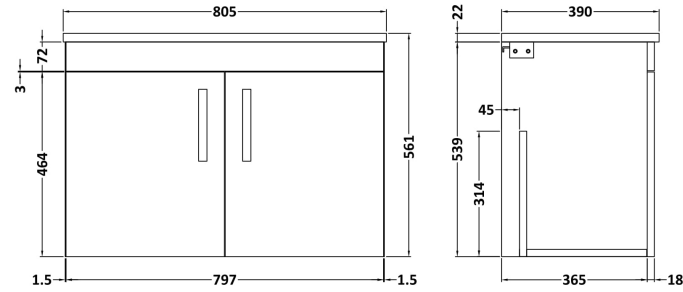

Sales Code: ATH100LSB

Description: 800 W/H 2-Door Unit & Lam Worktop

Packaging Details

Barcode: 5056462612973

Sales Code: MOD555

Description: 800 Wall Hung 2-Door Basin Unit

Product Dimensions

Height (mm):	540
Width (mm):	800
Depth (mm):	383
Nett Weight (kg):	15

Packaging Dimensions

Height (mm):	405
Width (mm):	820
Depth (mm):	560
Gross Weight (kg):	15.5

Packaging Data

Box Colour:	Brown Cardboard Box
Box Qty:	1
Label Size:	100 x 50
Label Colour:	White Label
Label Qty:	2

Outer Box Dimensions (If Applicable)

Height (mm):	
Width (mm):	
Depth (mm):	
Gross Weight (kg):	
Barcode:	5056211816362

Product Details

Country of Origin:	United Kingdom
Fitting Instruction:	No
CE & UKCA:	N/A
FSC Certified Materials:	Yes
Colour:	Anthracite Woodgrain
Construction Method:	Cam & Wood Dowel
Construction Type:	Rigid
Cabinet Finish:	MFC Textured Woodgrain
Fascia Finish:	MFC Textured Woodgrain
Cabinet Thickness (mm):	18
Fascia Thickness (mm):	18
Drawer Included:	No
Drawer Type:	Not Applicable
No of Shelves:	0
Hinge Type:	95 Degree Clip-On Soft Close
Hinge Included:	Yes, Supplied
Adjustable Legs:	No, Not Required
Fixings Included:	Yes
Handle Style:	Contemporary
Waste Shroud:	No
Handle Included:	Yes, Supplied
Handle Type:	D-Shape

Sales Code: LSB800

Description: Laminate Worktop 805X390x22mm

Product Dimensions

Height (mm):	22
Width (mm):	805
Depth (mm):	390
Nett Weight (kg):	2.75

Packaging Dimensions

Height (mm):	25
Width (mm):	810
Depth (mm):	455
Gross Weight (kg):	2.75