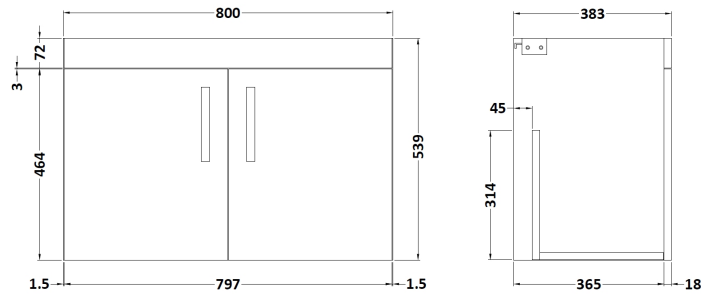

Sales Code: ATH100LSB

Description: 800 W/H 2-Door Unit & Lam Worktop

Packaging Details

Barcode: 5056462612973

Sales Code: MOD555

Description: 800 Wall Hung 2-Door Basin Unit

Product Dimensions

Height (mm):	540
Width (mm):	800
Depth (mm):	383
Nett Weight (kg):	15

Packaging Dimensions

Height (mm):	405
Width (mm):	820
Depth (mm):	560
Gross Weight (kg):	15.5

Packaging Data

Box Colour:	Brown Cardboard Box
Box Qty:	1
Label Size:	100 x 50
Label Colour:	White Label
Label Qty:	2

Sales Code: LSB800

Description: Laminate Worktop 805X390x22mm

Product Dimensions

Height (mm):	22
Width (mm):	805
Depth (mm):	390
Nett Weight (kg):	2.75

Packaging Dimensions

Height (mm):	25
Width (mm):	810
Depth (mm):	455
Gross Weight (kg):	2.75

Packaging Data

Box Colour:	Brown Cardboard Box
Box Qty:	1
Label Size:	100 x 50
Label Colour:	White Label
Label Qty:	1

Outer Box Dimensions (If Applicable)

Height (mm):	
Width (mm):	
Depth (mm):	
Gross Weight (kg):	
Barcode:	5056211874140