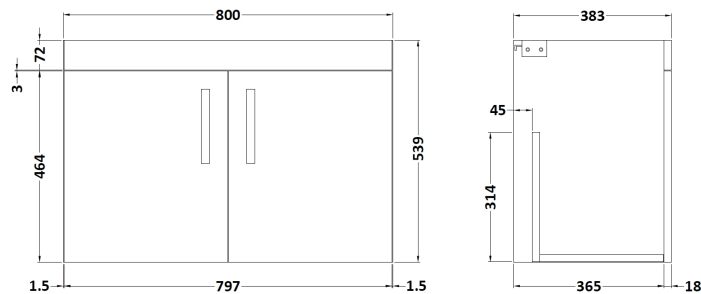

Sales Code: ATH101D

Description: 800 Wh 2-Door Vanity & Basin 3

Packaging Details

Barcode: 5056211864523

Sales Code: MOC355

Description: 800 Wall Hung 2-Door Basin Unit

Product Dimensions

Height (mm):	540
Width (mm):	800
Depth (mm):	383
Nett Weight (kg):	15

Packaging Dimensions

Height (mm):	405
Width (mm):	820
Depth (mm):	560
Gross Weight (kg):	15.5

Packaging Data

Box Colour:	Brown Cardboard Box
Box Qty:	1
Label Size:	100 x 50
Label Colour:	White Label
Label Qty:	2

Sales Code: NVM035

Description: 800 Thin Edged Basin 1Th

Product Dimensions

Height (mm):	170
Width (mm):	810
Depth (mm):	395
Nett Weight (kg):	14.5

Packaging Dimensions

Height (mm):	190
Width (mm):	830
Depth (mm):	415
Gross Weight (kg):	15

Packaging Data

Box Colour:	Brown Cardboard Box
Box Qty:	1
Label Size:	100 x 50
Label Colour:	White Label
Label Qty:	2

Outer Box Dimensions (If Applicable)

Height (mm):	
Width (mm):	
Depth (mm):	
Gross Weight (kg):	
Barcode:	5056211853435