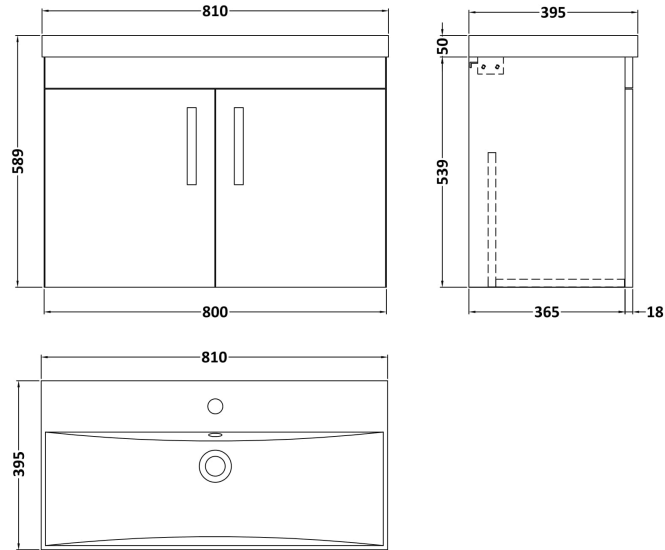

Sales Code: ATH102D

Description: 800 Wh 2-Door Vanity & Basin 3

Packaging Details

Barcode: 5056211864530

Sales Code: MOE155

Description: 800 Wall Hung 2-Door Basin Unit

Product Dimensions

Height (mm):	540
Width (mm):	800
Depth (mm):	383
Nett Weight (kg):	15

Packaging Dimensions

Height (mm):	405
Width (mm):	820
Depth (mm):	560
Gross Weight (kg):	15.5

Packaging Data

Box Colour:	Brown Cardboard Box
Box Qty:	1
Label Size:	0 x 0
Label Colour:	White Label
Label Qty:	0

Outer Box Dimensions (If Applicable)

Height (mm):	
Width (mm):	
Depth (mm):	
Gross Weight (kg):	
Barcode:	5056211816386

Product Details

Country of Origin:	China
Fitting Instruction:	No
CE & UKCA:	N/A
FSC Certified Materials:	Yes
Colour:	Gloss White
Construction Method:	Cam & Wood Dowel
Construction Type:	Rigid
Cabinet Finish:	MFC Painted Gloss
Fascia Finish:	MFC Painted Gloss
Cabinet Thickness (mm):	16
Fascia Thickness (mm):	18
Drawer Included:	No
Drawer Type:	Not Applicable
No of Shelves:	0
Hinge Type:	95 Degree Clip-On Soft Close
Hinge Included:	Yes, Supplied
Adjustable Legs:	No, Not Required
Fixings Included:	Yes
Handle Style:	Contemporary
Waste Shroud:	No
Handle Included:	Yes, Supplied
Handle Type:	D-Shape

Sales Code: NVM035

Description: 800 Thin Edged Basin 1Th

Product Dimensions

Height (mm):	170
Width (mm):	810
Depth (mm):	395
Nett Weight (kg):	14.5

Packaging Dimensions

Height (mm):	190
Width (mm):	830
Depth (mm):	415
Gross Weight (kg):	15