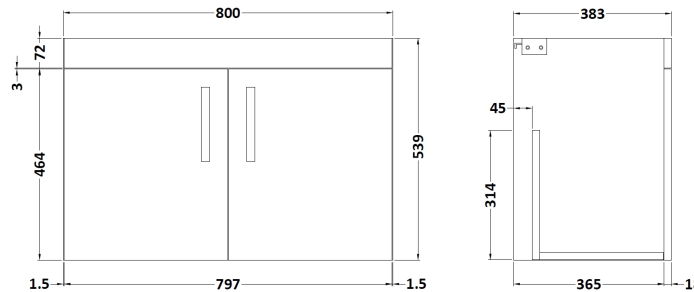

Sales Code: ATH102D

Description: 800 Wh 2-Door Vanity & Basin 3

Packaging Details

Barcode: 5056211864530

Sales Code: MOE155

Description: 800 Wall Hung 2-Door Basin Unit

Product Dimensions

Height (mm):	540
Width (mm):	800
Depth (mm):	383
Nett Weight (kg):	15

Packaging Dimensions

Height (mm):	405
Width (mm):	820
Depth (mm):	560
Gross Weight (kg):	15.5

Packaging Data

Box Colour:	Brown Cardboard Box
Box Qty:	1
Label Size:	0 x 0
Label Colour:	White Label
Label Qty:	0

Sales Code: NVM035

Description: 800 Thin Edged Basin 1Th

Product Dimensions

Height (mm):	170
Width (mm):	810
Depth (mm):	395
Nett Weight (kg):	14.5

Packaging Dimensions

Height (mm):	190
Width (mm):	830
Depth (mm):	415
Gross Weight (kg):	15

Packaging Data

Box Colour:	Brown Cardboard Box
Box Qty:	1
Label Size:	100 x 50
Label Colour:	White Label
Label Qty:	2

Outer Box Dimensions (If Applicable)

Height (mm):	
Width (mm):	
Depth (mm):	
Gross Weight (kg):	
Barcode:	5056211853435