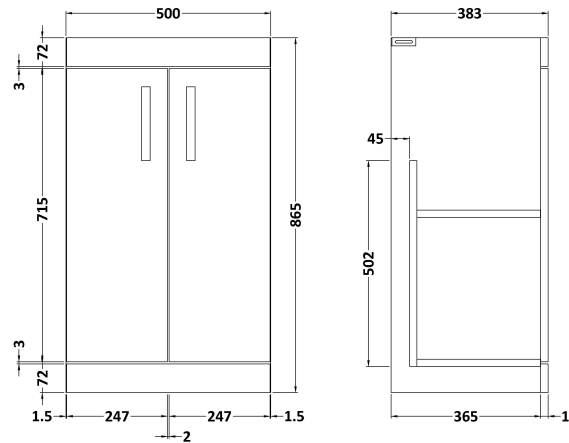

### Product Dimensions

Height (mm):	865
Width (mm):	500
Depth (mm):	383
Nett Weight (kg):	18.5

### Packaging Dimensions

Height (mm):	900
Width (mm):	530
Depth (mm):	410
Gross Weight (kg):	19

### Product Dimensions

Height (mm):	170
Width (mm):	500
Depth (mm):	390
Nett Weight (kg):	9

### Packaging Dimensions

Height (mm):	400
Width (mm):	520
Depth (mm):	200
Gross Weight (kg):	9