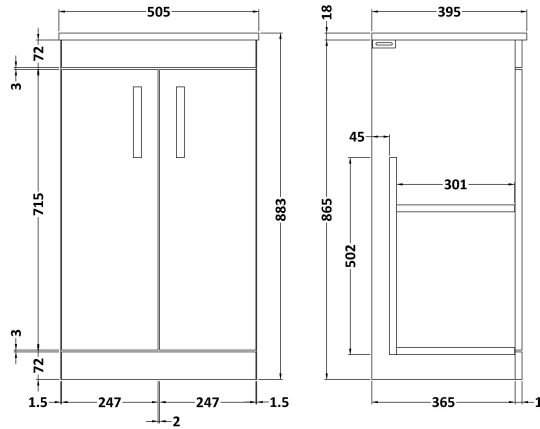

Sales Code: ATH103B

Description: 500 Fs 2-Door Vanity & Basin 2

Packaging Details

Barcode: 5056211848189