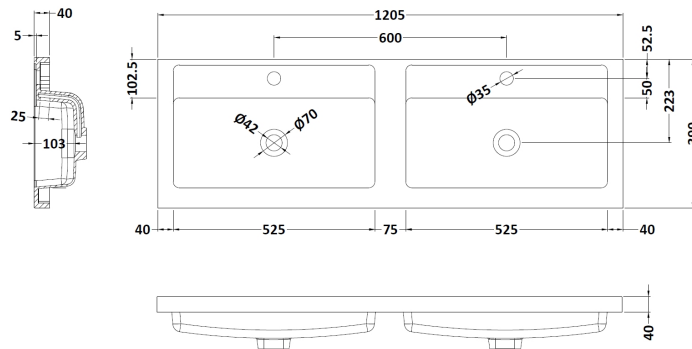

Packaging Dimensions

Height (mm):	450
Width (mm):	620
Depth (mm):	405
Gross Weight (kg):	13.5

Packaging Data

Box Colour:	Brown Cardboard Box
Box Qty:	1
Label Size:	100 x 50
Label Colour:	White Label
Label Qty:	2

Outer Box Dimensions (If Applicable)

Height (mm):	
Width (mm):	
Depth (mm):	
Gross Weight (kg):	
Barcode:	5056211847946

Product Details

Country of Origin:	China
Fitting Instruction:	No
CE & UKCA:	N/A
FSC Certified Materials:	Yes
Colour:	Gloss Grey Mist
Construction Method:	Cam & Wood Dowel
Construction Type:	Rigid
Cabinet Finish:	MFC Painted Gloss
Fascia Finish:	Mdf Painted Gloss
Cabinet Thickness (mm):	16
Fascia Thickness (mm):	18
Drawer Included:	Yes
Drawer Type:	80mm High Metal Softclose
No of Shelves:	0
Hinge Type:	Not Applicable
Hinge Included:	Not Applicable
Adjustable Legs:	No, Not Required
Fixings Included:	Yes
Handle Style:	Contemporary
Waste Shroud:	Yes
Handle Included:	Yes, Supplied
Handle Type:	Strap

Sales Code: PMB424

Description: Double Polymarble Basin 1205 X 390

Product Dimensions

Height (mm):	390
Width (mm):	1205
Depth (mm):	157
Nett Weight (kg):	18.12

Packaging Dimensions

Height (mm):	100
Width (mm):	1205
Depth (mm):	400
Gross Weight (kg):	18.12

Packaging Data

Box Colour:	Brown Cardboard Box - Printed
Box Qty:	1
Label Size:	100 x 50
Label Colour:	White Label
Label Qty:	2

Outer Box Dimensions (If Applicable)

Height (mm):	
Width (mm):	
Depth (mm):	
Gross Weight (kg):	
Barcode:	5056211815136