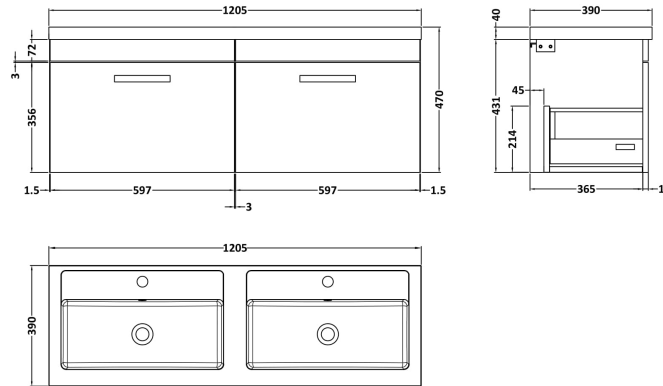

Sales Code: ATH109C

Description: 1200 Wh 2-Drawer Vanity & Double Basin

Packaging Details

Barcode: 5056211848400

Sales Code: MOE483

Description: 600 Wall Hung Single Drawer Basin Unit

Product Dimensions

Height (mm):	430
Width (mm):	600
Depth (mm):	383
Nett Weight (kg):	13

Packaging Dimensions

Height (mm):	450
Width (mm):	620
Depth (mm):	405
Gross Weight (kg):	13.5

Packaging Data

Box Colour:	Brown Cardboard Box
Box Qty:	1
Label Size:	100 x 50
Label Colour:	White Label
Label Qty:	2

Outer Box Dimensions (If Applicable)

Height (mm):	
Width (mm):	
Depth (mm):	
Gross Weight (kg):	
Barcode:	5056211847946

Product Details

Country of Origin:	China
Fitting Instruction:	No
CE & UKCA:	N/A
FSC Certified Materials:	Yes
Colour:	Gloss Grey Mist
Construction Method:	Cam & Wood Dowel
Construction Type:	Rigid
Cabinet Finish:	MFC Painted Gloss
Fascia Finish:	Mdf Painted Gloss
Cabinet Thickness (mm):	16
Fascia Thickness (mm):	18
Drawer Included:	Yes
Drawer Type:	80mm High Metal Softclose
No of Shelves:	0
Hinge Type:	Not Applicable
Hinge Included:	Not Applicable
Adjustable Legs:	No, Not Required
Fixings Included:	Yes
Handle Style:	Contemporary
Waste Shroud:	Yes
Handle Included:	Yes, Supplied
Handle Type:	Strap

Sales Code: PMB424

Description: Double Polymarble Basin 1205 X 390

Product Dimensions

Height (mm):	390
Width (mm):	1205
Depth (mm):	157
Nett Weight (kg):	18.12

Packaging Dimensions

Height (mm):	100
Width (mm):	1205
Depth (mm):	400
Gross Weight (kg):	18.12