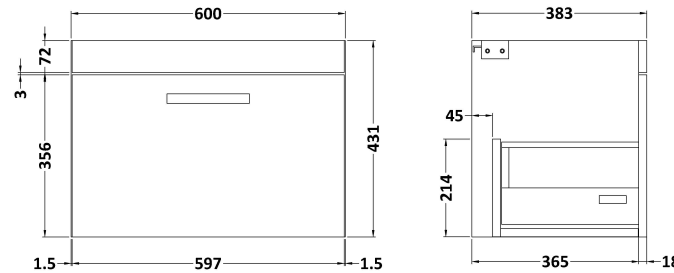

Sales Code: ATH109C

Description: 1200 Wh 2-Drawer Vanity & Double Basin

Packaging Details

Barcode: 5056211848400

Sales Code: MOE483

Description: 600 Wall Hung Single Drawer Basin Unit

Product Dimensions

Height (mm):	430
Width (mm):	600
Depth (mm):	383
Nett Weight (kg):	13

Packaging Dimensions

Height (mm):	450
Width (mm):	620
Depth (mm):	405
Gross Weight (kg):	13.5

Packaging Data

Box Colour:	Brown Cardboard Box
Box Qty:	1
Label Size:	100 x 50
Label Colour:	White Label
Label Qty:	2

Sales Code: PMB424

Description: Double Polymarble Basin 1205 X 390

Product Dimensions

Height (mm):	390
Width (mm):	1205
Depth (mm):	157
Nett Weight (kg):	18.12

Packaging Dimensions

Height (mm):	100
Width (mm):	1205
Depth (mm):	400
Gross Weight (kg):	18.12

Packaging Data

Box Colour:	Brown Cardboard Box - Printed
Box Qty:	1
Label Size:	100 x 50
Label Colour:	White Label
Label Qty:	2

Outer Box Dimensions (If Applicable)

Height (mm):	
Width (mm):	
Depth (mm):	
Gross Weight (kg):	
Barcode:	5056211815136