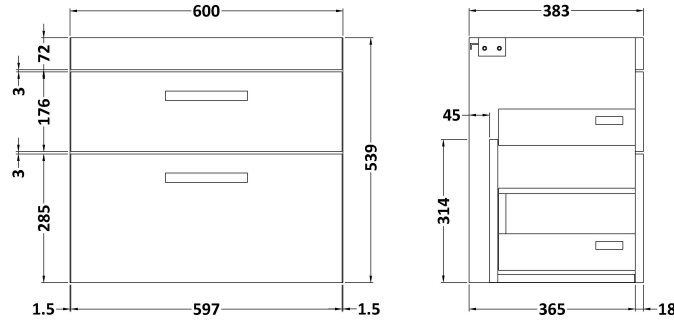

### Product Dimensions

Height (mm):	538
Width (mm):	600
Depth (mm):	383
Nett Weight (kg):	20.5

### Packaging Dimensions

Height (mm):	560
Width (mm):	620
Depth (mm):	405
Gross Weight (kg):	21

### Outer Box Dimensions (If Applicable)

Height (mm):	
Width (mm):	
Depth (mm):	
Gross Weight (kg):	
Barcode:	5056211847953

**Sales Code:** LBG600

**Description:** Laminate Worktop 605X390x22mm

**Product Dimensions**

Height (mm):	22
Width (mm):	605
Depth (mm):	390
Nett Weight (kg):	2

**Packaging Dimensions**

Height (mm):	25
Width (mm):	610
Depth (mm):	455
Gross Weight (kg):	2