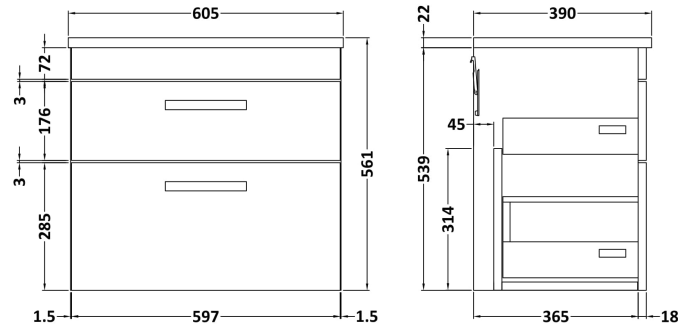

Sales Code: ATH110LBG

Description: 600 W/H 2-Drawer Unit & Lam Worktop

Packaging Details

Barcode: 5056462613499