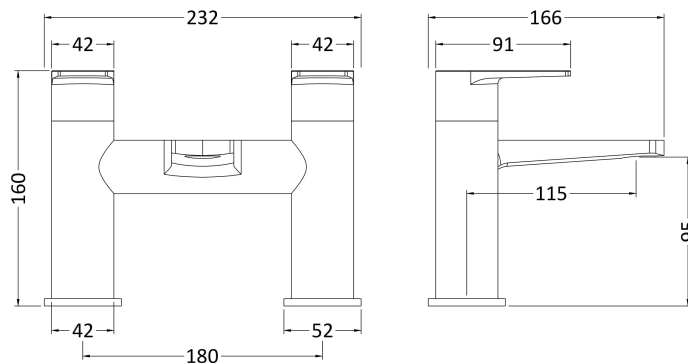

Sales Code: BAI303

Description: Bailey Deck Mounted Bath Filler

Product Dimensions

Height (mm):	160
Width (mm):	230
Depth (mm):	165
Length (mm):	
Nett Weight (kg):	2.5

Packaging Dimensions

Height (mm):	180
Width (mm):	280
Depth (mm):	240
Gross Weight (kg):	3.05

Packaging Data

Box Colour:	White Cardboard Box
Box Qty:	1
Label Size:	100 x 50
Label Colour:	White Label
Label Qty:	1

Outer Box Dimensions (If Applicable)

Height (mm):	300
Width (mm):	390
Depth (mm):	500
Length (mm):	
Gross Weight (kg):	
Barcode:	5056211850465

Product Details

Country of Origin:	United Kingdom
Fitting Instruction:	No
Product Material:	Brass
Control Type:	Manual
Waste Included:	Waste Not Included
Waste Type:	Not Applicable
WRAS Approval:	No Approval No:
Valve/Cartridge Type:	1/4 Turn Ceramic Disc
Colour/Finish:	Chrome
Mount Type:	Deck
Operating Pressure (bar):	0.2

Flow Rates: (Litres Per Min)	0.1 bar: 7.7	0.5 bar: 18.1	1 bar: 26.4	2 bar: 38.6	3 bar: 47.5
Pipe Size:	3/4"				
Pipe Centres:	180				