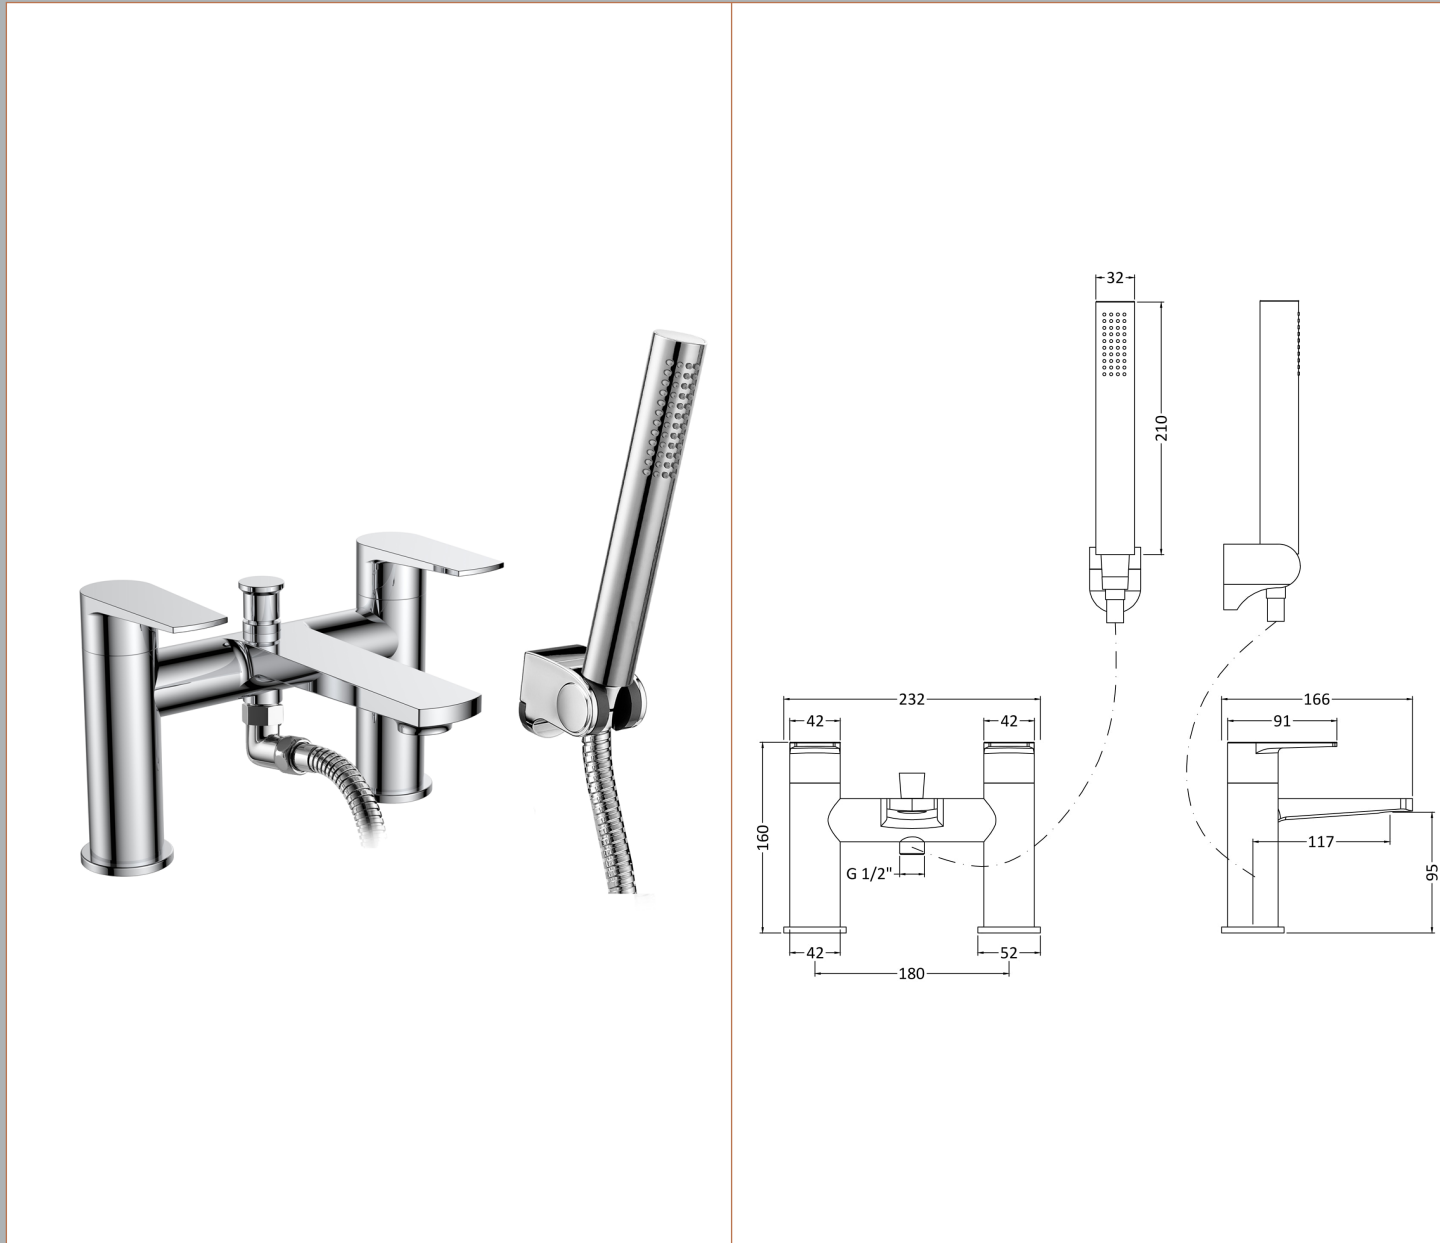

Sales Code: BAI304

Description: Bailey Deck Mounted Bsm Kit

Product Dimensions

Height (mm):	160
Width (mm):	230
Depth (mm):	165
Length (mm):	
Nett Weight (kg):	3.1

Packaging Dimensions

Height (mm):	180
Width (mm):	280
Depth (mm):	240
Gross Weight (kg):	3.53

Packaging Data

Box Colour:	White Cardboard Box
Box Qty:	1
Label Size:	100 x 50
Label Colour:	White Label
Label Qty:	1

Outer Box Dimensions (If Applicable)

Height (mm):	290
Width (mm):	380
Depth (mm):	500
Length (mm):	
Gross Weight (kg):	
Barcode:	5056211850489

Product Details

Country of Origin:	United Kingdom
Fitting Instruction:	No
Product Material:	Brass
Control Type:	Manual
Waste Included:	Waste Not Included
Waste Type:	Not Applicable
WRAS Approval: No	Approval No:
Valve/Cartridge Type:	1/4 Turn Ceramic Disc
Colour/Finish:	Chrome
Mount Type:	Deck
Operating Pressure (bar):	0.5
Flow Rates: (Litres Per Min)	0.1 bar: 7.4 0.5 bar: 13 1 bar: 19.1 2 bar: 28.3 3 bar: 34.7
Pipe Size:	3/4"
Pipe Centres:	180