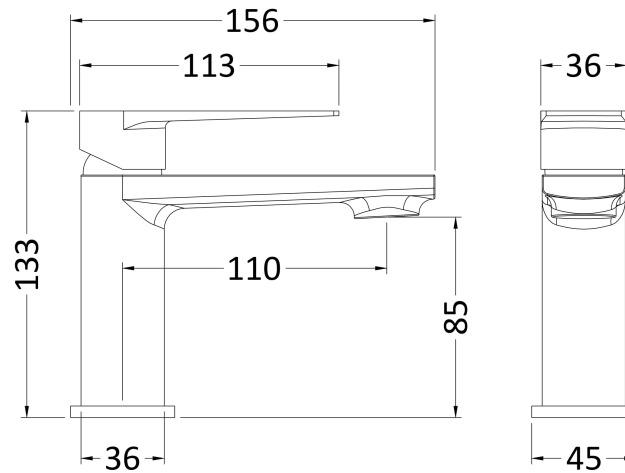

### Product Dimensions

|                   |     |
|-------------------|-----|
| Height (mm):      | 132 |
| Width (mm):       | 45  |
| Depth (mm):       | 154 |
| Length (mm):      |     |
| Nett Weight (kg): | 1.2 |

### Packaging Dimensions

|                    |      |
|--------------------|------|
| Height (mm):       | 80   |
| Width (mm):        | 273  |
| Depth (mm):        | 221  |
| Gross Weight (kg): | 1.47 |

### Packaging Data

|               |                     |
|---------------|---------------------|
| Box Colour:   | White Cardboard Box |
| Box Qty:      | 1                   |
| Label Size:   | 100 x 50            |
| Label Colour: | White Label         |
| Label Qty:    | 1                   |

### Outer Box Dimensions (If Applicable)

|              |     |
|--------------|-----|
| Height (mm): | 290 |
| Width (mm):  | 340 |
| Depth (mm):  | 460 |
| Length (mm): |     |

|                    |               |
|--------------------|---------------|
| Gross Weight (kg): |               |
| Barcode:           | 5056211850427 |