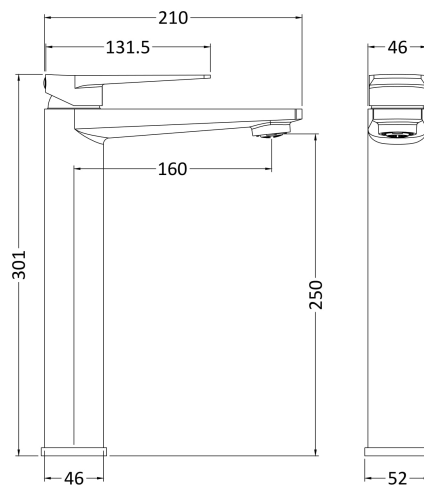

Sales Code: BAI370

Description: Bailey Tall Mono Basin Mixer

Product Dimensions

Height (mm):	302
Width (mm):	52
Depth (mm):	210
Length (mm):	
Nett Weight (kg):	2.2

Packaging Dimensions

Height (mm):	75
Width (mm):	440
Depth (mm):	255
Gross Weight (kg):	2.62

Packaging Data

Box Colour:	White Cardboard Box
Box Qty:	1
Label Size:	100 x 50
Label Colour:	White Label
Label Qty:	1

Outer Box Dimensions (If Applicable)

Height (mm):	320
Width (mm):	480
Depth (mm):	520
Length (mm):	

Gross Weight (kg):	
Barcode:	5056211850441

Product Details

Country of Origin:	United Kingdom
Fitting Instruction:	No
Product Material:	Brass
Control Type:	Manual
Waste Included:	Waste Not Included
Waste Type:	Not Applicable
WRAS Approval:	No
Approval No:	
Valve/Cartridge Type:	Single Lever Cartridge
Colour/Finish:	Chrome
Mount Type:	Deck
Operating Pressure (bar):	0.5

Flow Rates: (Litres Per Min)	0.1 bar: 1.6	0.5 bar: 6.4	1 bar: 9.5	2 bar: 13.9	3 bar: 17.1
Pipe Size:	1/2"				
Pipe Centres:	N/A				