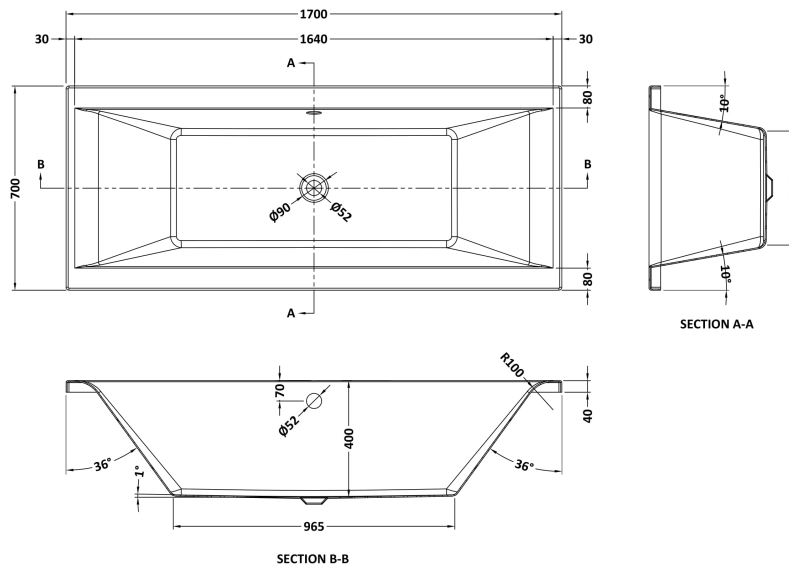

Sales Code: BDE006

Description: Square De Bath & Leg Set 1700X700 El

Product Dimensions

Length (mm):	1700
Width (mm):	700
Depth (mm):	400
Nett Weight (kg):	25

Packaging Dimensions

Length (mm):	1770
Width (mm):	710
Depth (mm):	420
Gross Weight (kg):	25

Packaging Data

Box Colour:	Brown Cardboard Sleeve
Box Qty:	1
Label Size:	100 x 50
Label Colour:	White Label
Label Qty:	2

Outer Box Dimensions (If Applicable)

Length (mm):	
Width (mm):	
Height (mm):	
Gross Weight (kg):	
Barcode:	5055369024100

Product Details

Country of Origin:	Egypt
Fitting Instruction:	No
Certification:	FSC: CE & UKCA:
Material Colour Reference:	European White
Product Material:	Acrylic With Eternalite
Material Thickness:	4mm
Volume (Ltr):	150L
Displaced Capacity:	80L
Leg Set Included:	Legset Included
Waste Included:	Waste Not Included
Drilled/Undrilled:	Undrilled For Taps
Includes Grips:	No Grips Supplied
Embossed:	No
No of Tapholes:	None
Anti-Slip:	No