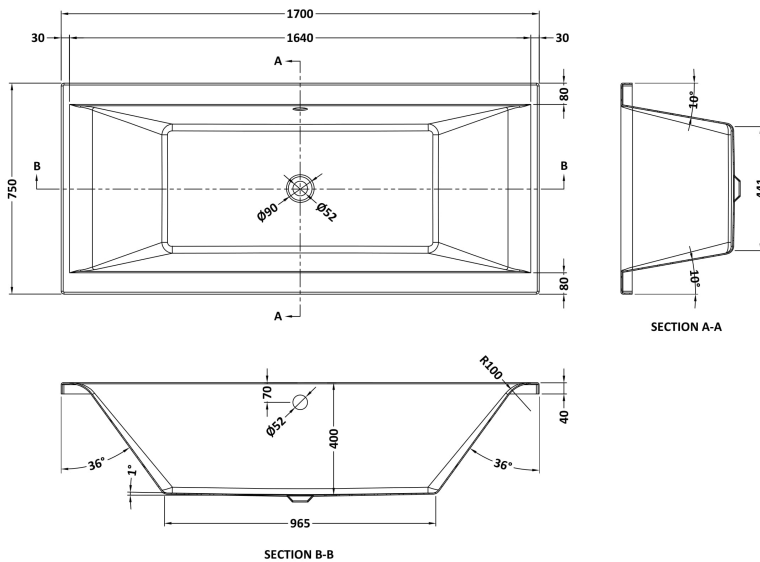

Sales Code: BDE007

Description: Square De Bath & Leg Set 1700X750 El

Product Dimensions

Length (mm):	1700
Width (mm):	750
Depth (mm):	400
Nett Weight (kg):	25.2

Packaging Dimensions

Length (mm):	1770
Width (mm):	760
Depth (mm):	420
Gross Weight (kg):	25.2

Packaging Data

Box Colour:	Brown Cardboard Sleeve
Box Qty:	1
Label Size:	100 x 50
Label Colour:	White Label
Label Qty:	2

Outer Box Dimensions (If Applicable)

Length (mm):	
Width (mm):	
Height (mm):	
Gross Weight (kg):	
Barcode:	5055369024117

Product Details

Country of Origin:	Egypt
Fitting Instruction:	No
Certification:	FSC: CE & UKCA:
Material Colour Reference:	European White
Product Material:	Acrylic With Eternalite
Material Thickness:	4mm
Volume (Ltr):	185L
Displaced Capacity:	115L
Leg Set Included:	Legset Included
Waste Included:	Waste Not Included
Drilled/Undrilled:	Undrilled For Taps
Includes Grips:	No Grips Supplied
Embossed:	No
No of Tapholes:	None
Anti-Slip:	No