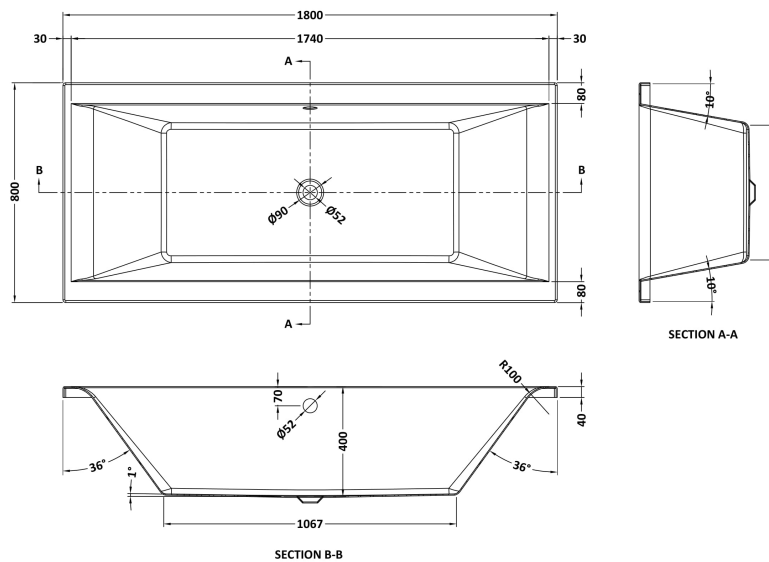

Sales Code: BDE008

Description: Square De Bath & Leg Set 1800X800 El

Product Dimensions

Length (mm):	1800
Width (mm):	800
Depth (mm):	400
Nett Weight (kg):	25.4

Packaging Dimensions

Length (mm):	1870
Width (mm):	810
Depth (mm):	420
Gross Weight (kg):	25.4

Packaging Data

Box Colour:	Brown Cardboard Sleeve
Box Qty:	1
Label Size:	100 x 50
Label Colour:	White Label
Label Qty:	2

Outer Box Dimensions (If Applicable)

Length (mm):	
Width (mm):	
Height (mm):	
Gross Weight (kg):	
Barcode:	5055369024124

Product Details

Country of Origin:	Egypt
Fitting Instruction:	No
Certification:	FSC: CE & UKCA:
Material Colour Reference:	European White
Product Material:	Acrylic With Eternalite
Material Thickness:	4mm
Volume (Ltr):	200L
Displaced Capacity:	130L
Leg Set Included:	Legset Included
Waste Included:	Waste Not Included
Drilled/Undrilled:	Undrilled For Taps
Includes Grips:	No Grips Supplied
Embossed:	No
No of Tapholes:	None
Anti-Slip:	No