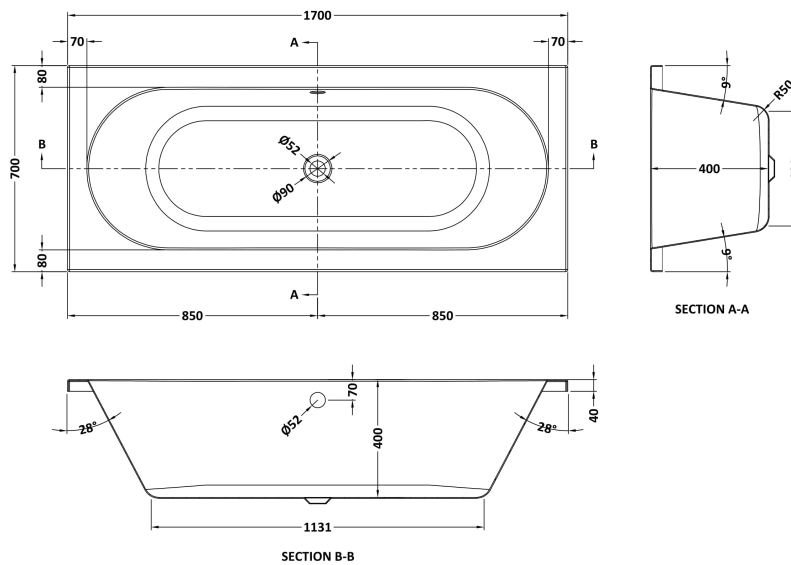

### Product Dimensions

Length (mm):	1700
Width (mm):	700
Depth (mm):	400
Nett Weight (kg):	27

### Packaging Dimensions

Length (mm):	1770
Width (mm):	710
Depth (mm):	440
Gross Weight (kg):	27

### Outer Box Dimensions (If Applicable)

Length (mm):	
Width (mm):	
Height (mm):	
Gross Weight (kg):	
Barcode:	5055369060887

### Product Details

Country of Origin:	Egypt
Fitting Instruction:	No
Certification:	FSC: CE & UKCA:
Material Colour Reference:	European White
Product Material:	Acrylic With Eternalite
Material Thickness:	4mm
Volume (Ltr):	177L
Displaced Capacity:	107L
Leg Set Included:	Legset Included
Waste Included:	Waste Not Included
Drilled/Undrilled:	Undrilled For Taps
Includes Grips:	No Grips Supplied
Embossed:	No
No of Tapholes:	None
Anti-Slip:	No