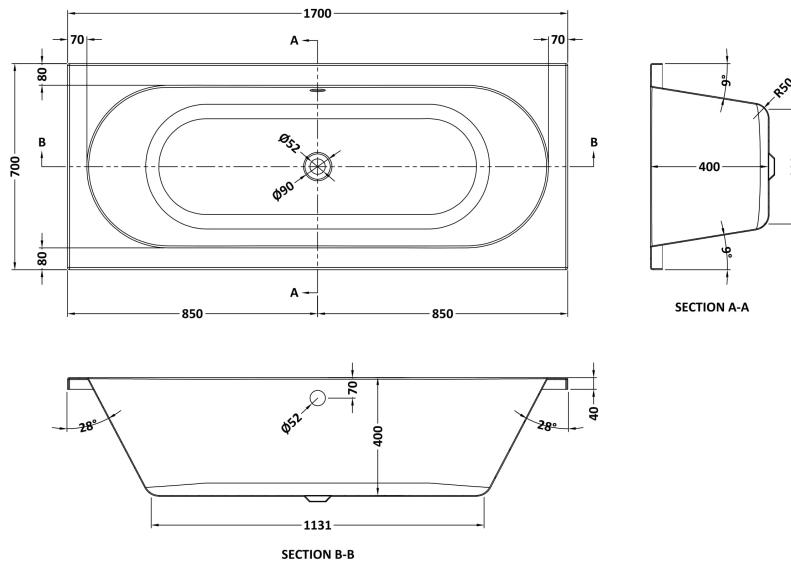

Sales Code: BDE009

Description: Round De Bath & Leg Set 1700X700 El

Product Dimensions

Length (mm):	1700
Width (mm):	700
Depth (mm):	400
Nett Weight (kg):	27

Packaging Dimensions

Length (mm):	1770
Width (mm):	710
Depth (mm):	440
Gross Weight (kg):	27

Packaging Data

Box Colour:	Brown Cardboard Sleeve
Box Qty:	1
Label Size:	100 x 50
Label Colour:	White Label
Label Qty:	2

Outer Box Dimensions (If Applicable)

Length (mm):	
Width (mm):	
Height (mm):	
Gross Weight (kg):	
Barcode:	5055369060887

Product Details

Country of Origin:	Egypt
Fitting Instruction:	No
Certification:	FSC: CE & UKCA:
Material Colour Reference:	European White
Product Material:	Acrylic With Eternalite
Material Thickness:	4mm
Volume (Ltr):	177L
Displaced Capacity:	107L
Leg Set Included:	Legset Included
Waste Included:	Waste Not Included
Drilled/Undrilled:	Undrilled For Taps
Includes Grips:	No Grips Supplied
Embossed:	No
No of Tapholes:	None
Anti-Slip:	No