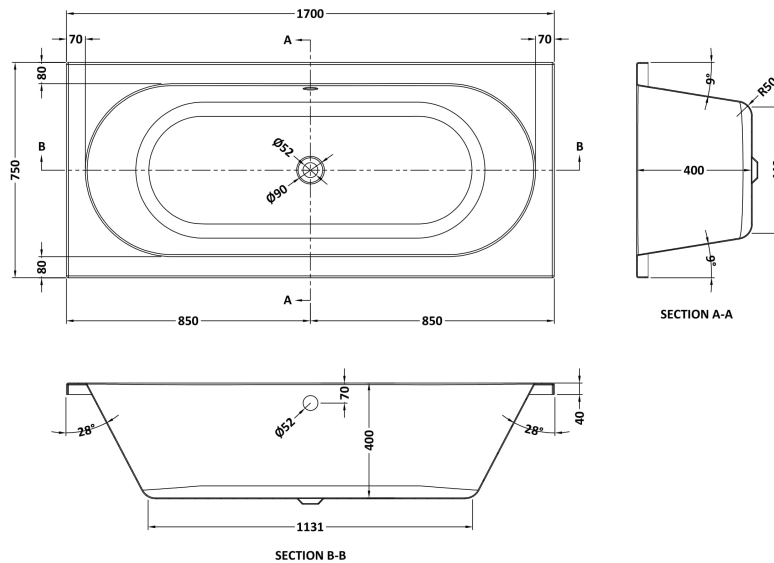

Sales Code: BDE010

Description: Round De Bath & Leg Set 1700X750 El

Product Dimensions

Length (mm):	1700
Width (mm):	750
Depth (mm):	400
Nett Weight (kg):	29

Packaging Dimensions

Length (mm):	1770
Width (mm):	760
Depth (mm):	440
Gross Weight (kg):	29

Packaging Data

Box Colour:	Brown Cardboard Sleeve
Box Qty:	1
Label Size:	100 x 50
Label Colour:	White Label
Label Qty:	2

Outer Box Dimensions (If Applicable)

Length (mm):	
Width (mm):	
Height (mm):	
Gross Weight (kg):	
Barcode:	5055369060894

Product Details

Country of Origin:	Egypt
Fitting Instruction:	No
Certification:	FSC: CE & UKCA:
Material Colour Reference:	European White
Product Material:	Acrylic With Eternalite
Material Thickness:	4mm
Volume (Ltr):	185L
Displaced Capacity:	115L
Leg Set Included:	Legset Included
Waste Included:	Waste Not Included
Drilled/Undrilled:	Undrilled For Taps
Includes Grips:	No Grips Supplied
Embossed:	No
No of Tapholes:	None
Anti-Slip:	No