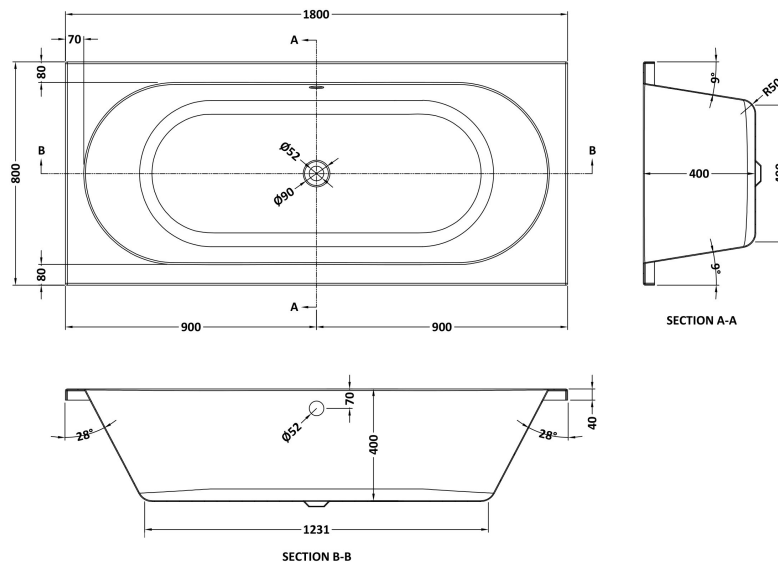

### Product Dimensions

Length (mm):	1800
Width (mm):	800
Depth (mm):	400
Nett Weight (kg):	32

### Packaging Dimensions

Length (mm):	1870
Width (mm):	810
Depth (mm):	440
Gross Weight (kg):	32

### Outer Box Dimensions (If Applicable)

Length (mm):	
Width (mm):	
Height (mm):	
Gross Weight (kg):	
Barcode:	5055369060900

### Product Details

Country of Origin:	Egypt
Fitting Instruction:	No
Certification:	FSC: CE & UKCA:
Material Colour Reference:	European White
Product Material:	Acrylic With Eternalite
Material Thickness:	4mm
Volume (Ltr):	210L
Displaced Capacity:	140L
Leg Set Included:	Legset Included
Waste Included:	Waste Not Included
Drilled/Undrilled:	Undrilled For Taps
Includes Grips:	No Grips Supplied
Embossed:	No
No of Tapholes:	None
Anti-Slip:	No