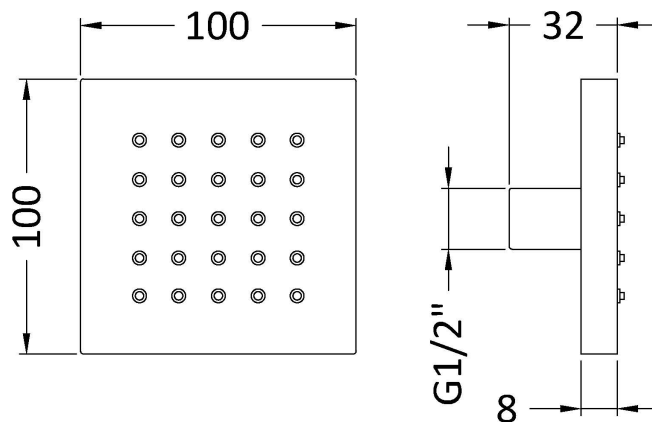

Sales Code: BDJ002

Description: Square Tile Body Jet

Product Dimensions

Length (mm):	
Width (mm):	100
Height (mm):	100
Depth (mm):	32
Nett Weight (kg):	0.57

Packaging Dimensions

Length (mm):	100
Width (mm):	50
Height (mm):	100
Gross Weight (kg):	0.57

Packaging Data

Box Colour:	White Cardboard Box
Box Qty:	1
Label Size:	100 x 50
Label Colour:	White Label
Label Qty:	2

Outer Box Dimensions (If Applicable)

Length (mm):	
Width (mm):	
Height (mm):	
Depth (mm):	
Gross Weight (kg):	27
Barcode:	5055369036622

Product Details

Country of Origin:	China
Fitting Instruction:	No
Product Material:	Brass
Mount Type:	Surface, Wall
Outlet Elbow Supplied:	No
Easy Clean:	Not Applicable
Head Included:	No
Handset Included:	Not Applicable
Body Jets Included:	Yes
No of Body Jets:	1
Operating Pressure (bar):	
Valve/Cartridge Type:	Not Applicable
Flow Rates (L/min):	0.1 bar: N/A 0.5 bar: N/A 1 bar: N/A 2 bar: N/A 3 bar: N/A
TMV2 Approved:	No Approval No: N/A
TMV3 Approved:	No Approval No: N/A
WRAS Approved:	No Approval No: N/A
Head Function:	Not Applicable
Handset Function:	Not Applicable
Body Jet Info:	Fixed
Pipe Size:	Not Applicable
Pipe Centres:	N/A
Colour/Finish:	Chrome
Hose Included:	Not Applicable
No. of Outlets:	N/A