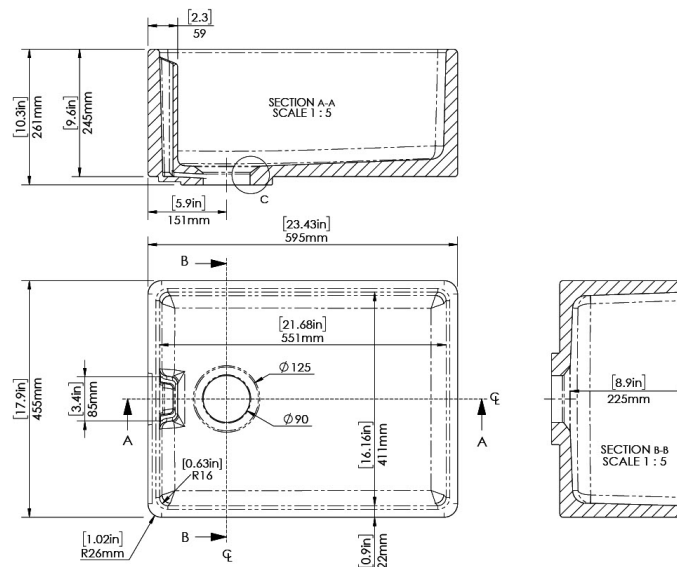

### PRODUCT DIMENSIONS (mm)

Height (mm)	Width (mm)	Depth (mm)
245	595	455

### PRODUCT DIMENSIONS (inch)

Height (inch)	Width (inch)	Depth (inch)
9.6	24	18

### INNER BOWL DIMENSIONS (mm)

Height (mm)	Width (mm)	Depth (mm)
225	551	411

### INNER BOWL DIMENSIONS (inch)

Height (inch)	Width (inch)	Depth (inch)
8.9	21.7	16.1