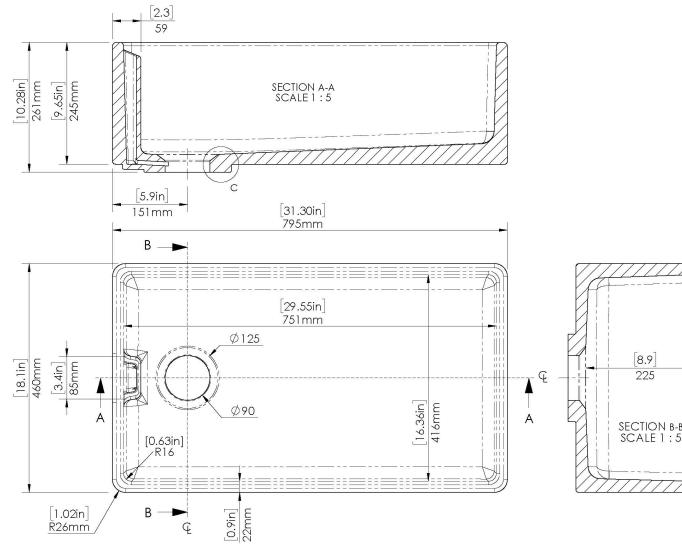

Sales Code: BE10032

Description: Belfast Sink 795X460x245 90W

Product Dimensions

Height (mm):	245
Width (mm):	795
Depth (mm):	455
Nett Weight (kg):	40.5

Packaging Dimensions

Height (mm):	290
Width (mm):	804
Depth (mm):	468
Gross Weight (kg):	41

Packaging Data

Box Colour:	Brown Cardboard Box
Box Qty:	1
Label Size:	100 x 50
Label Colour:	White Label
Label Qty:	2

Outer Box Dimensions (If Applicable)

Height (mm):	
Width (mm):	
Depth (mm):	
Gross Weight (kg):	
Barcode:	5056462649382

Product Details

Country of Origin:	Utd.Arab.Emir.
Fitting Instruction:	No
Certification: CE & UKCA:	WRAS: WRAS No:
Product Material:	
Fixing Supplied:	

Pans/Bidets: Trap Style: Includes Seat:

Seats: Seat Type: Material:
Function: Hinge Type:
Hinge Material:

Cisterns: Operating Type: Fittings:
Lever Type:

Basins: Tap Hole: Chain Stay Hole:
Template: Waste Type Req:
Overflow Inc: Overflow Cover:
Inner Bowl Depth (mm): 224 mm