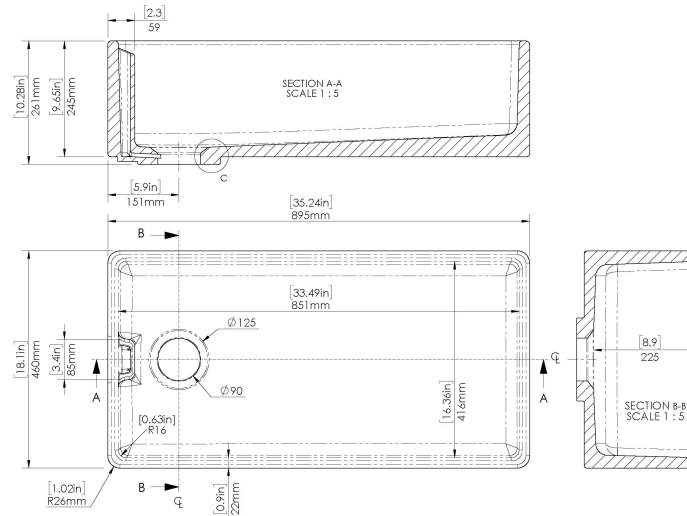

Sales Code: BE10036

Description: Belfast Sink 895X460x245 90W

Product Dimensions

Height (mm):	245
Width (mm):	895
Depth (mm):	455
Nett Weight (kg):	46.5

Packaging Dimensions

Height (mm):	290
Width (mm):	903
Depth (mm):	460
Gross Weight (kg):	47

Packaging Data

Box Colour:	Brown Cardboard Box
Box Qty:	1
Label Size:	100 x 50
Label Colour:	White Label
Label Qty:	2

Outer Box Dimensions (If Applicable)

Height (mm):	
Width (mm):	
Depth (mm):	
Gross Weight (kg):	
Barcode:	5056462649405

Product Details

Country of Origin:	Utd.Arab.Emir.
Fitting Instruction:	No
Certification: CE & UKCA:	WRAS: WRAS No:
Product Material:	
Fixing Supplied:	

Pans/Bidets: Trap Style: Includes Seat:

Seats: Seat Type: Material:
Function: Hinge Type:
Hinge Material:

Cisterns: Operating Type: Fittings:
Lever Type:

Basins: Tap Hole: Chain Stay Hole:
Template: Waste Type Req:
Overflow Inc: Overflow Cover:
Inner Bowl Depth (mm): 224 mm