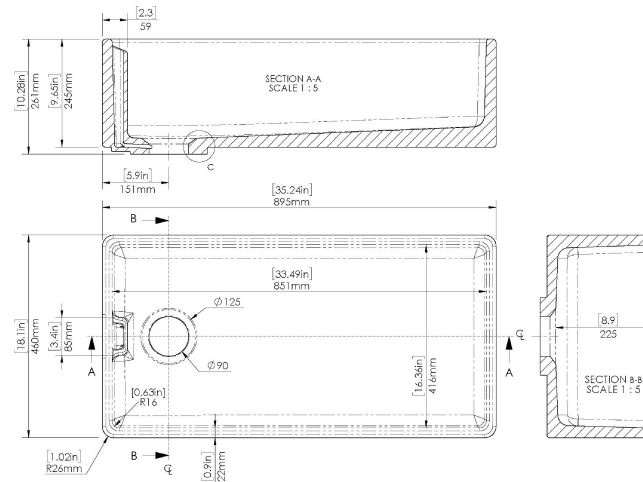

Sales Code: BE10036

Description: Belfast Sink 895X460x245 90W

### Product Dimensions

Height (mm):	245
Width (mm):	895
Depth (mm):	455
Nett Weight (kg):	46.5

### Packaging Dimensions

Height (mm):	290
Width (mm):	903
Depth (mm):	460
Gross Weight (kg):	47

### Outer Box Dimensions (If Applicable)

Height (mm):	
Width (mm):	
Depth (mm):	
Gross Weight (kg):	
Barcode:	5056462649405