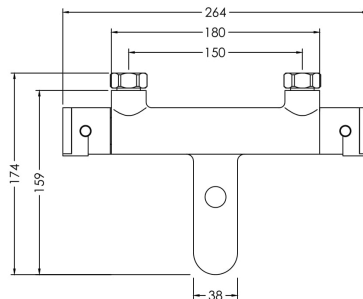

### Product Dimensions

Height (mm):	50
Width (mm):	264
Depth (mm):	159
Length (mm):	
Nett Weight (kg):	1.98

### Packaging Dimensions

Height (mm):	95
Width (mm):	220
Depth (mm):	330
Gross Weight (kg):	1.98

### Outer Box Dimensions (If Applicable)

Height (mm):	500
Width (mm):	450
Depth (mm):	350
Length (mm):	
Gross Weight (kg):	
Barcode:	5056211898917

Flow Rates: (Litres Per Min)	0.1 bar: 2.4	0.5 bar: 6.8	1 bar: 10	2 bar: 14.4	3 bar: 17.8
Pipe Size:	3/4"				
Pipe Centres:	150				