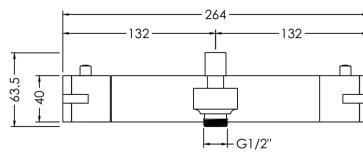

### Product Dimensions

Height (mm):	50
Width (mm):	264
Depth (mm):	159
Length (mm):	
Nett Weight (kg):	1.98

### Packaging Dimensions

Height (mm):	95
Width (mm):	220
Depth (mm):	330
Gross Weight (kg):	1.98

### Outer Box Dimensions (If Applicable)

Height (mm):	500
Width (mm):	450
Depth (mm):	350
Length (mm):	
Gross Weight (kg):	
Barcode:	5056211898917

Flow Rates: (Litres Per Min)	0.1 bar: 2.4	0.5 bar: 6.8	1 bar: 10	2 bar: 14.4	3 bar: 17.8
Pipe Size:	3/4"				
Pipe Centres:	150				