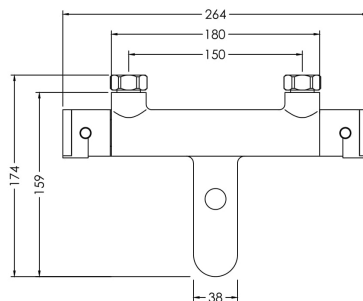

Sales Code: BIN005

Description: Binsey W/M Thermostatic Bsm

Product Dimensions

Height (mm):	50
Width (mm):	264
Depth (mm):	159
Length (mm):	
Nett Weight (kg):	1.98

Packaging Dimensions

Height (mm):	95
Width (mm):	220
Depth (mm):	330
Gross Weight (kg):	1.98

Packaging Data

Box Colour:	White Cardboard Box
Box Qty:	1
Label Size:	100 x 50
Label Colour:	White Label
Label Qty:	1

Outer Box Dimensions (If Applicable)

Height (mm):	500
Width (mm):	450
Depth (mm):	350
Length (mm):	
Gross Weight (kg):	
Barcode:	5056211898917

Product Details

Country of Origin:	China
Fitting Instruction:	No
Product Material:	Brass/ABS
Control Type:	Manual
Waste Included:	Waste Not Included
Waste Type:	Not Applicable
WRAS Approval: No	Approval No: N/A
Valve/Cartridge Type:	1/4 Turn Ceramic Disc
Colour/Finish:	Chrome
Mount Type:	Wall
Operating Pressure (bar):	3

Flow Rates: (Litres Per Min)	0.1 bar: 2.4	0.5 bar: 6.8	1 bar: 10	2 bar: 14.4	3 bar: 17.8
Pipe Size:	3/4"				
Pipe Centres:	150				