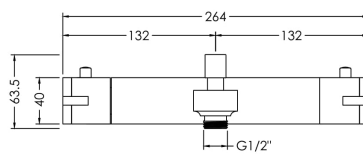

Sales Code: BIN005

Description: Binsey W/M Thermostatic Bsm

Product Dimensions

Height (mm):	50
Width (mm):	264
Depth (mm):	159
Length (mm):	
Nett Weight (kg):	1.98

Packaging Dimensions

Height (mm):	95
Width (mm):	220
Depth (mm):	330
Gross Weight (kg):	1.98

Packaging Data

Box Colour:	White Cardboard Box
Box Qty:	1
Label Size:	100 x 50
Label Colour:	White Label
Label Qty:	1

Outer Box Dimensions (If Applicable)

Height (mm):	500
Width (mm):	450
Depth (mm):	350
Length (mm):	
Gross Weight (kg):	
Barcode:	5056211898917

Product Details

Country of Origin:	China
Fitting Instruction:	No
Product Material:	Brass/ABS
Control Type:	Manual
Waste Included:	Waste Not Included
Waste Type:	Not Applicable
WRAS Approval: No	Approval No: N/A
Valve/Cartridge Type:	1/4 Turn Ceramic Disc
Colour/Finish:	Chrome
Mount Type:	Wall
Operating Pressure (bar):	3

Flow Rates: (Litres Per Min)	0.1 bar: 2.4	0.5 bar: 6.8	1 bar: 10	2 bar: 14.4	3 bar: 17.8
Pipe Size:	3/4"				
Pipe Centres:	150				