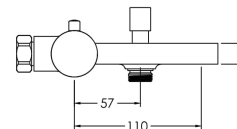

### Product Dimensions

Height (mm):	50
Width (mm):	264
Depth (mm):	159
Length (mm):	
Nett Weight (kg):	1.98

### Packaging Dimensions

Height (mm):	95
Width (mm):	220
Depth (mm):	330
Gross Weight (kg):	1.98

### Outer Box Dimensions (If Applicable)

Height (mm):	500
Width (mm):	450
Depth (mm):	350
Length (mm):	
Gross Weight (kg):	
Barcode:	5056211898917

### Product Details

Country of Origin:	China
Fitting Instruction:	No
Product Material:	Brass/ABS
Control Type:	Manual
Waste Included:	Waste Not Included
Waste Type:	Not Applicable
WRAS Approval: No	Approval No: N/A
Valve/Cartridge Type:	1/4 Turn Ceramic Disc
Colour/Finish:	Chrome
Mount Type:	Wall
Operating Pressure (bar):	3