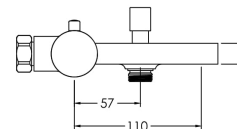

Sales Code: BIN005

Description: Binsey W/M Thermostatic Bsm

Product Dimensions

Height (mm):	50
Width (mm):	264
Depth (mm):	159
Length (mm):	
Nett Weight (kg):	1.98

Packaging Dimensions

Height (mm):	95
Width (mm):	220
Depth (mm):	330
Gross Weight (kg):	1.98

Packaging Data

Box Colour:	White Cardboard Box
Box Qty:	1
Label Size:	100 x 50
Label Colour:	White Label
Label Qty:	1

Outer Box Dimensions (If Applicable)

Height (mm):	500
Width (mm):	450
Depth (mm):	350
Length (mm):	
Gross Weight (kg):	
Barcode:	5056211898917

Product Details

Country of Origin:	China
Fitting Instruction:	No
Product Material:	Brass/ABS
Control Type:	Manual
Waste Included:	Waste Not Included
Waste Type:	Not Applicable
WRAS Approval: No	Approval No: N/A
Valve/Cartridge Type:	1/4 Turn Ceramic Disc
Colour/Finish:	Chrome
Mount Type:	Wall
Operating Pressure (bar):	3

Flow Rates: (Litres Per Min)	0.1 bar: 2.4	0.5 bar: 6.8	1 bar: 10	2 bar: 14.4	3 bar: 17.8
Pipe Size:	3/4"				
Pipe Centres:	150				