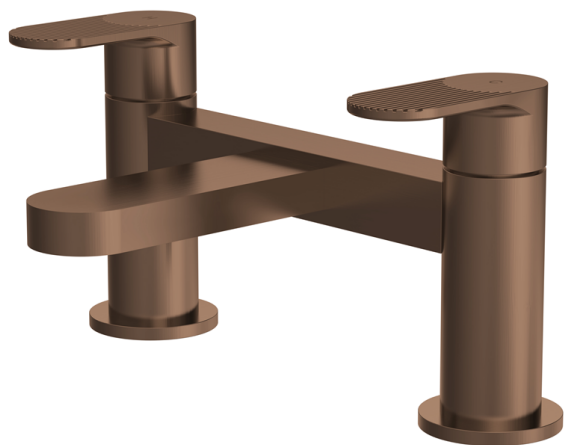

Sales Code: BIN1503F

Description: Bath Filler

### Product Dimensions

|                   |      |
|-------------------|------|
| Height (mm):      | 116  |
| Width (mm):       | 230  |
| Depth (mm):       | 142  |
| Length (mm):      |      |
| Nett Weight (kg): | 1.77 |