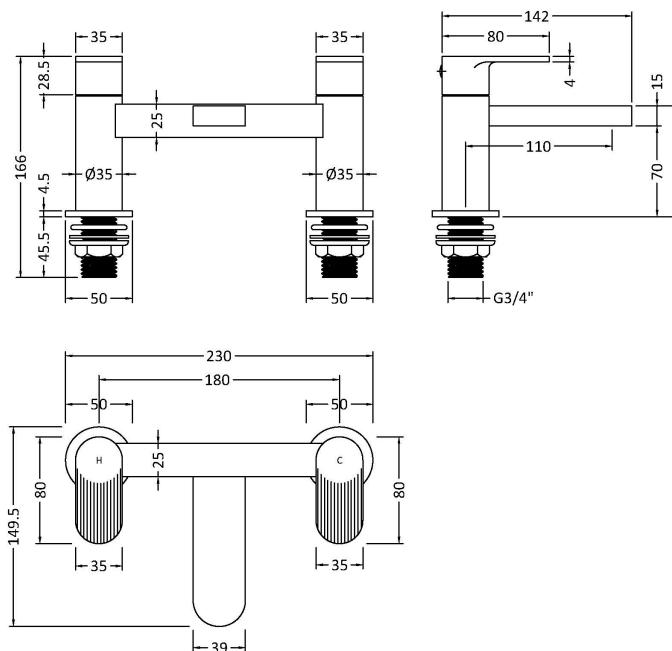

### Product Dimensions

|                   |      |
|-------------------|------|
| Height (mm):      | 116  |
| Width (mm):       | 230  |
| Depth (mm):       | 142  |
| Length (mm):      |      |
| Nett Weight (kg): | 1.77 |

### Packaging Dimensions

|                    |      |
|--------------------|------|
| Height (mm):       | 185  |
| Width (mm):        | 190  |
| Depth (mm):        | 270  |
| Gross Weight (kg): | 1.77 |

### Outer Box Dimensions (If Applicable)

|                    |               |
|--------------------|---------------|
| Height (mm):       | 500           |
| Width (mm):        | 500           |
| Depth (mm):        | 300           |
| Length (mm):       |               |
| Gross Weight (kg): |               |
| Barcode:           | 5056678478806 |

Flow Rates: (Litres Per Min) 0.1 bar: 6.3 0.5 bar: 16 1 bar: 23.1 2 bar: 33.3 3 bar: 41

Pipe Size: 1/2"

Pipe Centres: N/A