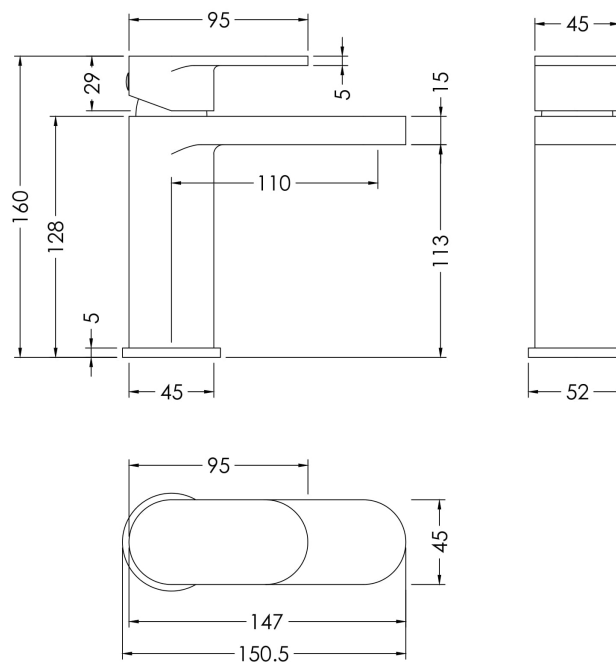

Sales Code: BIN1505

Description: Binsey Mono Basin Mixer (P/B Waste)

Product Dimensions

Height (mm):	160
Width (mm):	52
Depth (mm):	147
Length (mm):	147
Nett Weight (kg):	1.86

Packaging Dimensions

Height (mm):	95
Width (mm):	225
Depth (mm):	275
Gross Weight (kg):	1.86

Packaging Data

Box Colour:	White Cardboard Box
Box Qty:	1
Label Size:	100 x 50
Label Colour:	White Label
Label Qty:	1

Outer Box Dimensions (If Applicable)

Height (mm):	500
Width (mm):	500
Depth (mm):	300
Length (mm):	300
Gross Weight (kg):	
Barcode:	5056678476697

Product Details

Country of Origin:	China
Fitting Instruction:	No
Product Material:	Brass
Control Type:	Manual
Waste Included:	Waste Included
Waste Type:	Push Button
WRAS Approval:	No
Approval No:	N/A
Valve/Cartridge Type:	Single Lever Cartridge
Colour/Finish:	Brushed Bronze
Mount Type:	Deck
Operating Pressure (bar):	0.2
Flow Rates: (Litres Per Min)	0.1 bar: 2.9 0.5 bar: 7.7 1 bar: 11.2 2 bar: 16.1 3 bar: 20
Pipe Size:	1/2"
Pipe Centres:	N/A