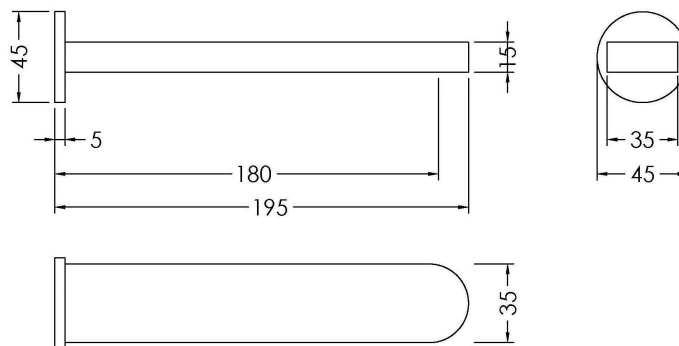

**Sales Code:** BIN300

**Description:** Binsey Bath Spout

**Product Dimensions**

Height (mm):	45
Width (mm):	45
Depth (mm):	195
Length (mm):	
Nett Weight (kg):	0.66

**Packaging Dimensions**

Height (mm):	75
Width (mm):	85
Depth (mm):	280
Gross Weight (kg):	0.66

**Packaging Data**

Box Colour:	White Cardboard Box
Box Qty:	1
Label Size:	100 x 50
Label Colour:	White Label
Label Qty:	1

**Outer Box Dimensions (If Applicable)**

Height (mm):	400
Width (mm):	370
Depth (mm):	290
Length (mm):	

Gross Weight (kg):	
Barcode:	5056211898948

**Product Details**

Country of Origin:	China
Fitting Instruction:	No
Product Material:	Brass
Control Type:	Manual
Waste Included:	Waste Not Included
Waste Type:	Not Applicable
WRAS Approval: No	Approval No: N/A
Valve/Cartridge Type:	Not Applicable
Colour/Finish:	Chrome
Mount Type:	Wall
Operating Pressure (bar):	1

Flow Rates: (Litres Per Min)	0.1 bar: 6.4	0.5 bar: 13.8	1 bar: 19.4	2 bar: 27.5	3 bar: 33.9
Pipe Size:	1/2"				
Pipe Centres:	N/A				