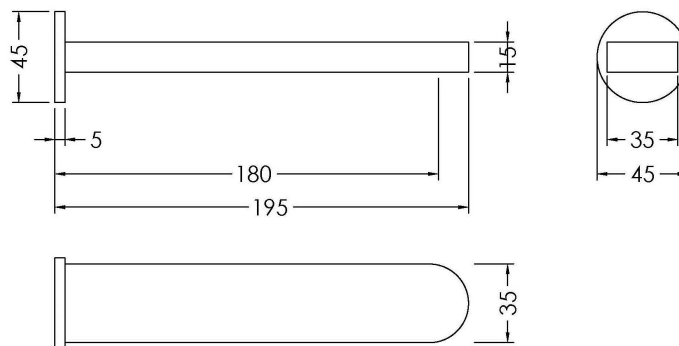

Sales Code: BIN300

Description: Binsey Bath Spout

**Product Dimensions**

Height (mm):	45
Width (mm):	45
Depth (mm):	195
Length (mm):	
Nett Weight (kg):	0.66

**Packaging Dimensions**

Height (mm):	75
Width (mm):	85
Depth (mm):	280
Gross Weight (kg):	0.66

**Packaging Data**

Box Colour:	White Cardboard Box
Box Qty:	1
Label Size:	100 x 50
Label Colour:	White Label
Label Qty:	1

**Outer Box Dimensions (If Applicable)**

Height (mm):	400
Width (mm):	370
Depth (mm):	290
Length (mm):	

Gross Weight (kg):	
Barcode:	5056211898948

**Product Details**

Country of Origin:	China
Fitting Instruction:	No
Product Material:	Brass
Control Type:	Manual
Waste Included:	Waste Not Included
Waste Type:	Not Applicable
WRAS Approval:	Approval No: N/A
Valve/Cartridge Type:	Not Applicable
Colour/Finish:	Chrome
Mount Type:	Wall
Operating Pressure (bar):	1

Flow Rates: (Litres Per Min)	0.1 bar: 6.4	0.5 bar: 13.8	1 bar: 19.4	2 bar: 27.5	3 bar: 33.9
Pipe Size:	1/2"				
Pipe Centres:	N/A				