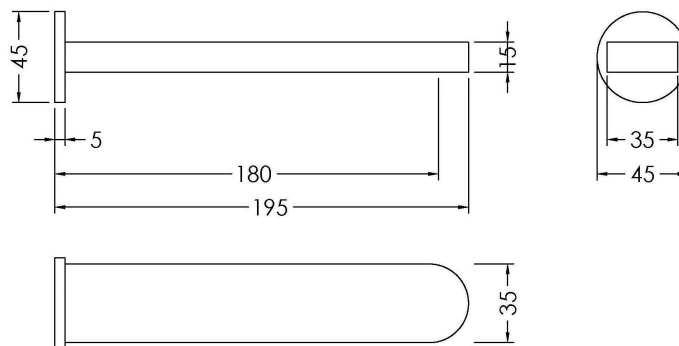

**Sales Code:** BIN300

**Description:** Binsey Bath Spout

**Product Dimensions**

Height (mm):	45
Width (mm):	45
Depth (mm):	195
Length (mm):	
Nett Weight (kg):	0.66

**Packaging Dimensions**

Height (mm):	75
Width (mm):	85
Depth (mm):	280
Gross Weight (kg):	0.66

**Packaging Data**

Box Colour:	White Cardboard Box
Box Qty:	1
Label Size:	100 x 50
Label Colour:	White Label
Label Qty:	1

**Outer Box Dimensions (If Applicable)**

Height (mm):	400
Width (mm):	370
Depth (mm):	290
Length (mm):	

Gross Weight (kg):	
Barcode:	5056211898948

**Product Details**

Country of Origin:	China
Fitting Instruction:	No
Product Material:	Brass
Control Type:	Manual
Waste Included:	Waste Not Included
Waste Type:	Not Applicable
WRAS Approval:	Approval No: N/A
Valve/Cartridge Type:	Not Applicable
Colour/Finish:	Chrome
Mount Type:	Wall
Operating Pressure (bar):	1

Flow Rates: (Litres Per Min)	0.1 bar: 6.4	0.5 bar: 13.8	1 bar: 19.4	2 bar: 27.5	3 bar: 33.9
Pipe Size:	1/2"				
Pipe Centres:	N/A				