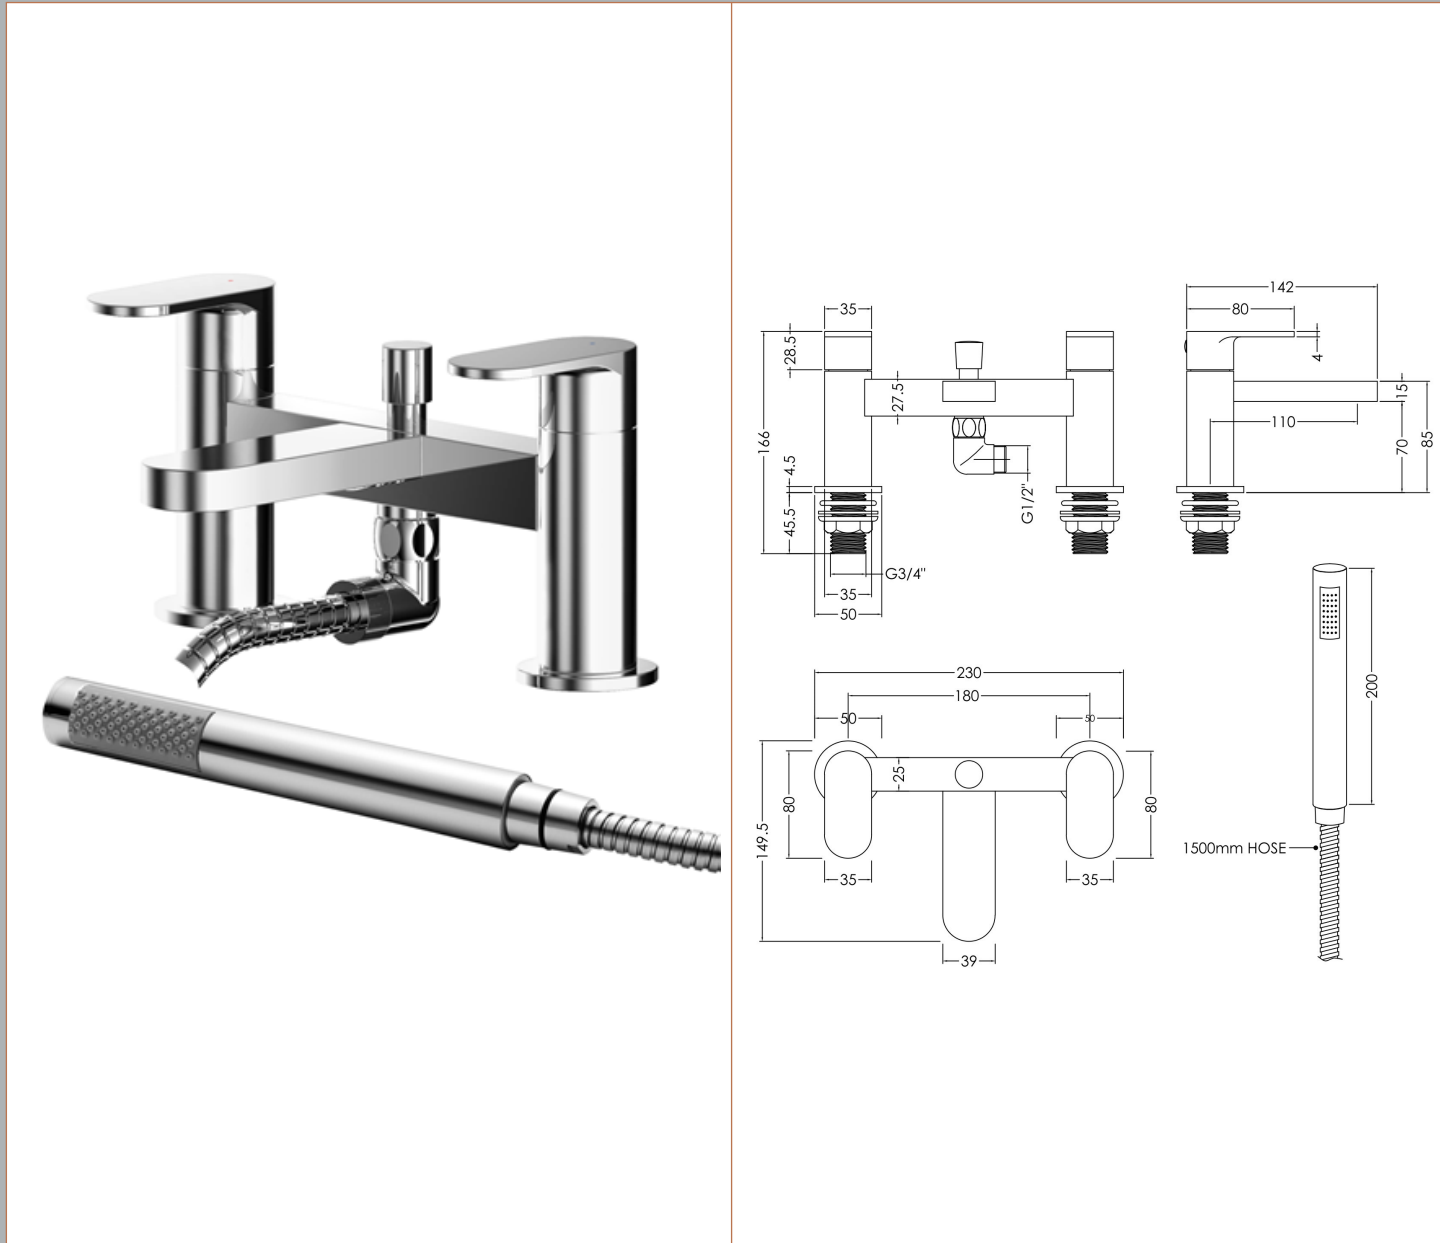

Sales Code: BIN304

Description: Binsey D/M Bsm With Kit

Product Dimensions

Height (mm):	120
Width (mm):	215
Depth (mm):	142
Length (mm):	
Nett Weight (kg):	2.31

Packaging Dimensions

Height (mm):	205
Width (mm):	205
Depth (mm):	270
Gross Weight (kg):	2.31

Packaging Data

Box Colour:	White Cardboard Box
Box Qty:	1
Label Size:	100 x 50
Label Colour:	White Label
Label Qty:	1

Outer Box Dimensions (If Applicable)

Height (mm):	560
Width (mm):	440
Depth (mm):	430
Length (mm):	
Gross Weight (kg):	
Barcode:	5056211898863

Product Details

Country of Origin:	China
Fitting Instruction:	No
Product Material:	Brass/ABS
Control Type:	Manual
Waste Included:	Waste Not Included
Waste Type:	Not Applicable
WRAS Approval: No	Approval No: N/A
Valve/Cartridge Type:	1/4 Turn Ceramic Disc
Colour/Finish:	Chrome
Mount Type:	Deck
Operating Pressure (bar):	2
Flow Rates: (Litres Per Min)	0.1 bar: 4.6 0.5 bar: 11.7 1 bar: 16.2 2 bar: 23 3 bar: 28
Pipe Size:	3/4"
Pipe Centres:	180