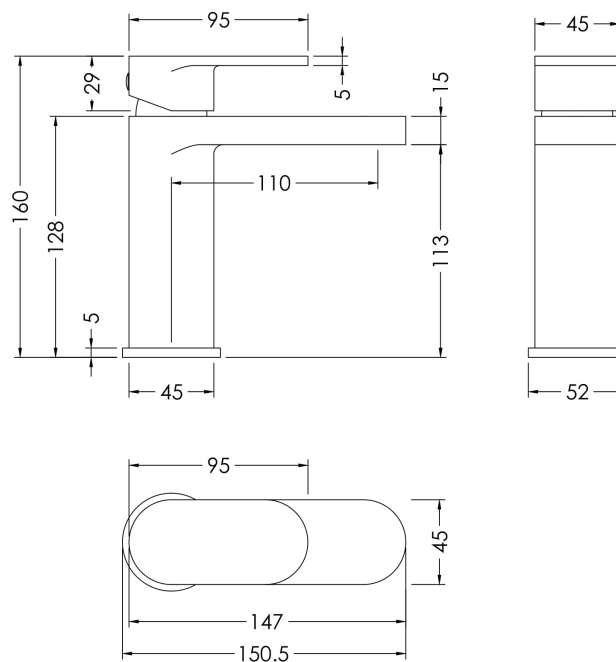

Sales Code: BIN305

Description: Binsey Mono Basin Mixer (P/B Waste)

Product Dimensions

Height (mm):	160
Width (mm):	52
Depth (mm):	147
Length (mm):	
Nett Weight (kg):	1.86

Packaging Dimensions

Height (mm):	95
Width (mm):	240
Depth (mm):	285
Gross Weight (kg):	1.86

Packaging Data

Box Colour:	White Cardboard Box
Box Qty:	1
Label Size:	100 x 50
Label Colour:	White Label
Label Qty:	1

Outer Box Dimensions (If Applicable)

Height (mm):	500
Width (mm):	500
Depth (mm):	300
Length (mm):	
Gross Weight (kg):	
Barcode:	5056211898764

Product Details

Country of Origin:	China
Fitting Instruction:	No
Product Material:	Brass
Control Type:	Manual
Waste Included:	Waste Included
Waste Type:	Push Button
WRAS Approval:	No
Approval No:	N/A
Valve/Cartridge Type:	Single Lever Cartridge
Colour/Finish:	Chrome
Mount Type:	Deck
Operating Pressure (bar):	0.2

Flow Rates: (Litres Per Min)	0.1 bar: 2.9	0.5 bar: 7.7	1 bar: 11.2	2 bar: 16.1	3 bar: 20
Pipe Size:	1/2"				
Pipe Centres:	N/A				