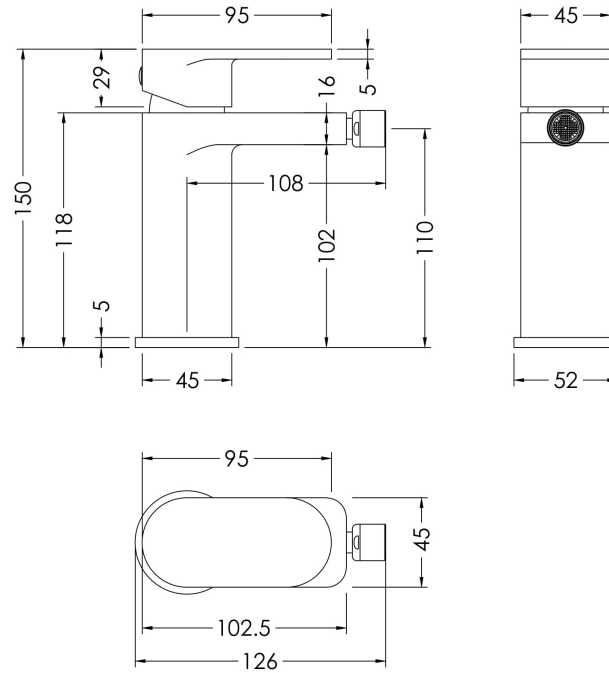

Sales Code: BIN306

Description: Binsey Mono Bidet Mixer (P/Up Waste)

Product Dimensions

Height (mm):	150
Width (mm):	52
Depth (mm):	102
Length (mm):	
Nett Weight (kg):	1.54

Packaging Dimensions

Height (mm):	95
Width (mm):	260
Depth (mm):	285
Gross Weight (kg):	1.54

Packaging Data

Box Colour:	White Cardboard Box
Box Qty:	1
Label Size:	100 x 50
Label Colour:	White Label
Label Qty:	1

Outer Box Dimensions (If Applicable)

Height (mm):	500
Width (mm):	540
Depth (mm):	300
Length (mm):	
Gross Weight (kg):	
Barcode:	5056211898795

Product Details

Country of Origin:	China
Fitting Instruction:	No
Product Material:	Brass
Control Type:	Manual
Waste Included:	Waste Included
Waste Type:	Pop-Up
WRAS Approval:	No
Approval No:	N/A
Valve/Cartridge Type:	Single Lever Cartridge
Colour/Finish:	Chrome
Mount Type:	Deck
Operating Pressure (bar):	0.5

Flow Rates: (Litres Per Min)	0.1 bar: 1.4	0.5 bar: 4	1 bar: 5.8	2 bar: 8.5	3 bar: 10.5
Pipe Size:	1/2"				
Pipe Centres:	N/A