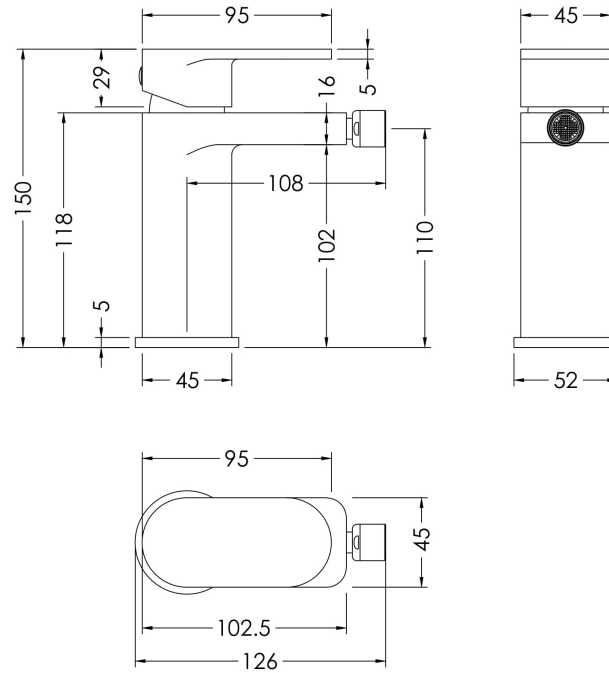

Sales Code: BIN306

Description: Binsey Mono Bidet Mixer (P/Up Waste)

Product Dimensions

Height (mm):	150
Width (mm):	52
Depth (mm):	102
Length (mm):	
Nett Weight (kg):	1.54

Packaging Dimensions

Height (mm):	95
Width (mm):	260
Depth (mm):	285
Gross Weight (kg):	1.54

Packaging Data

Box Colour:	White Cardboard Box
Box Qty:	1
Label Size:	100 x 50
Label Colour:	White Label
Label Qty:	1

Outer Box Dimensions (If Applicable)

Height (mm):	500
Width (mm):	540
Depth (mm):	300
Length (mm):	
Gross Weight (kg):	
Barcode:	5056211898795

Product Details

Country of Origin:	China
Fitting Instruction:	No
Product Material:	Brass
Control Type:	Manual
Waste Included:	Waste Included
Waste Type:	Pop-Up
WRAS Approval:	No
Approval No:	N/A
Valve/Cartridge Type:	Single Lever Cartridge
Colour/Finish:	Chrome
Mount Type:	Deck
Operating Pressure (bar):	0.5

Flow Rates: (Litres Per Min)	0.1 bar: 1.4	0.5 bar: 4	1 bar: 5.8	2 bar: 8.5	3 bar: 10.5
Pipe Size:	1/2"				
Pipe Centres:	N/A				