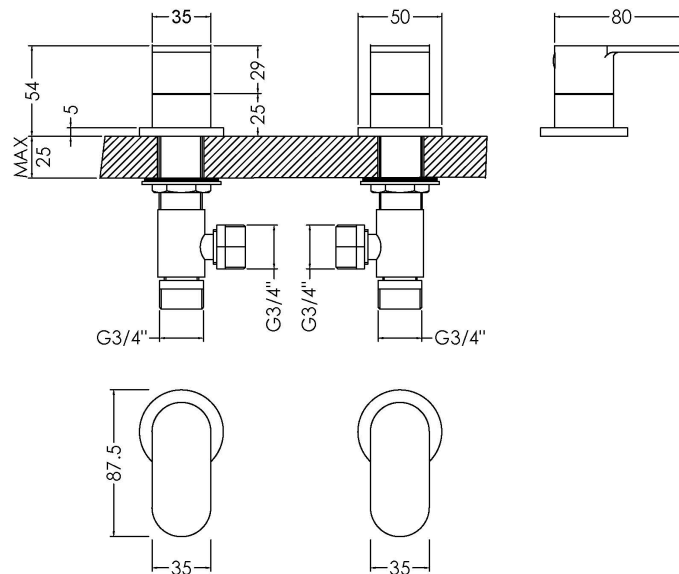

Sales Code: BIN308

Description: Binsey 3/4" Side Valves

Product Dimensions

Height (mm):	54
Width (mm):	35
Depth (mm):	80
Length (mm):	
Nett Weight (kg):	1.32

Packaging Dimensions

Height (mm):	95
Width (mm):	175
Depth (mm):	230
Gross Weight (kg):	1.32

Packaging Data

Box Colour:	White Cardboard Box
Box Qty:	1
Label Size:	100 x 50
Label Colour:	White Label
Label Qty:	1

Outer Box Dimensions (If Applicable)

Height (mm):	500
Width (mm):	380
Depth (mm):	250
Length (mm):	

Gross Weight (kg):	
Barcode:	5056211898931

Product Details

Country of Origin:	China
Fitting Instruction:	No
Product Material:	Brass
Control Type:	Manual
Waste Included:	Waste Not Included
Waste Type:	Not Applicable
WRAS Approval: No	Approval No: N/A
Valve/Cartridge Type:	1/4 Turn Ceramic Disc
Colour/Finish:	Chrome
Mount Type:	Deck
Operating Pressure (bar):	0.5

Flow Rates: (Litres Per Min)	0.1 bar: 8.1	0.5 bar: 18.3	1 bar: 26	2 bar: 36.9	3 bar: 45.4
Pipe Size:	3/4"				
Pipe Centres:	N/A				