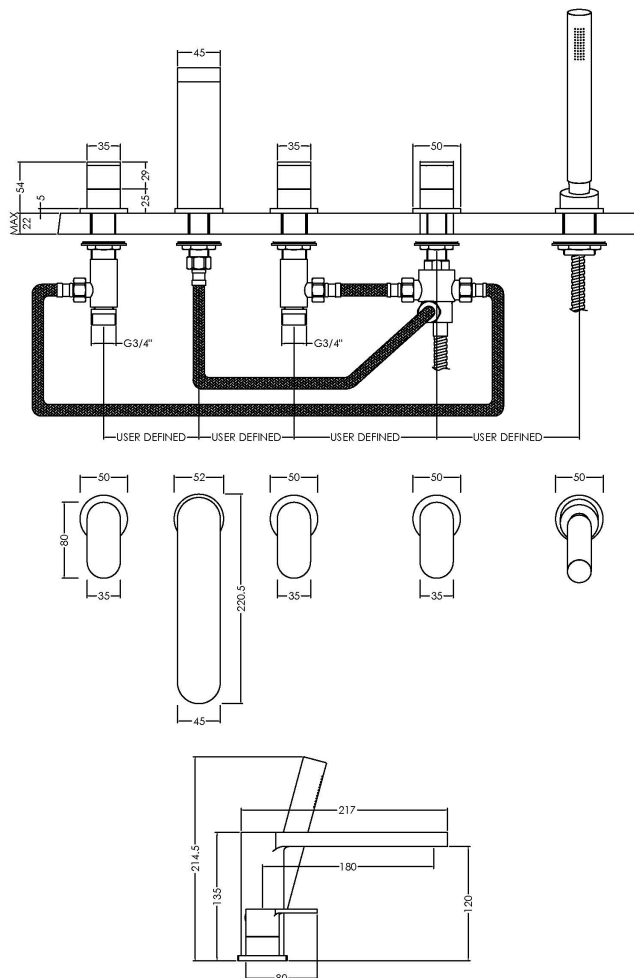

Sales Code: BIN314

Description: Binsey D/M 5Th Bsm

Product Dimensions

Height (mm):	135
Width (mm):	535
Depth (mm):	217
Length (mm):	
Nett Weight (kg):	3.98

Packaging Dimensions

Height (mm):	85
Width (mm):	425
Depth (mm):	460
Gross Weight (kg):	3.98

Packaging Data

Box Colour:	White Cardboard Box
Box Qty:	1
Label Size:	100 x 50
Label Colour:	White Label
Label Qty:	1

Outer Box Dimensions (If Applicable)

Height (mm):	450
Width (mm):	475
Depth (mm):	445
Length (mm):	
Gross Weight (kg):	

Barcode: 5056211898887

Product Details

Country of Origin:	China
Fitting Instruction:	No
Product Material:	Brass/ABS
Control Type:	Manual
Waste Included:	Waste Not Included
Waste Type:	Not Applicable
WRAS Approval:	No
Approval No:	N/A
Valve/Cartridge Type:	1/4 Turn Ceramic Disc
Colour/Finish:	Chrome
Mount Type:	Deck
Operating Pressure (bar):	2

Flow Rates: (Litres Per Min)	0.1 bar: 3.7	0.5 bar: 10.1	1 bar: 14.7	2 bar: 21.1	3 bar: 26.1
Pipe Size:	3/4"				
Pipe Centres:	150				