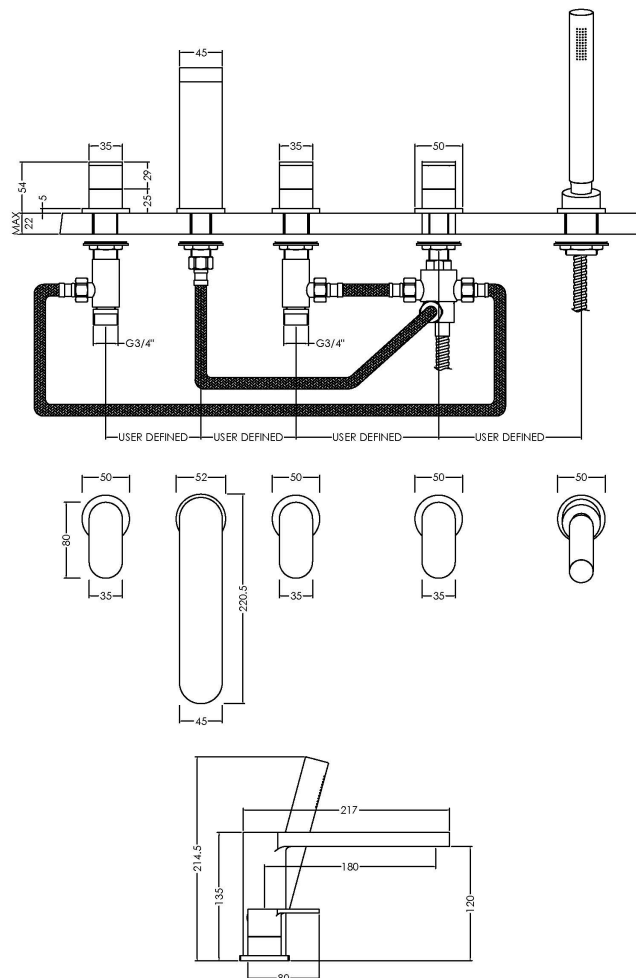

Sales Code: BIN314

Description: Binsey D/M 5Th Bsm

Product Dimensions

Height (mm):	135
Width (mm):	535
Depth (mm):	217
Length (mm):	
Nett Weight (kg):	3.98

Packaging Dimensions

Height (mm):	85
Width (mm):	425
Depth (mm):	460
Gross Weight (kg):	3.98

Packaging Data

Box Colour:	White Cardboard Box
Box Qty:	1
Label Size:	100 x 50
Label Colour:	White Label
Label Qty:	1

Outer Box Dimensions (If Applicable)

Height (mm):	450
Width (mm):	475
Depth (mm):	445
Length (mm):	
Gross Weight (kg):	
Barcode:	5056211898887

Product Details

Country of Origin:	China
Fitting Instruction:	No
Product Material:	Brass/ABS
Control Type:	Manual
Waste Included:	Waste Not Included
Waste Type:	Not Applicable
WRAS Approval:	No
Approval No:	N/A
Valve/Cartridge Type:	1/4 Turn Ceramic Disc
Colour/Finish:	Chrome
Mount Type:	Deck
Operating Pressure (bar):	2

Flow Rates: (Litres Per Min)	0.1 bar: 3.7	0.5 bar: 10.1	1 bar: 14.7	2 bar: 21.1	3 bar: 26.1
Pipe Size:	3/4"				
Pipe Centres:	150				