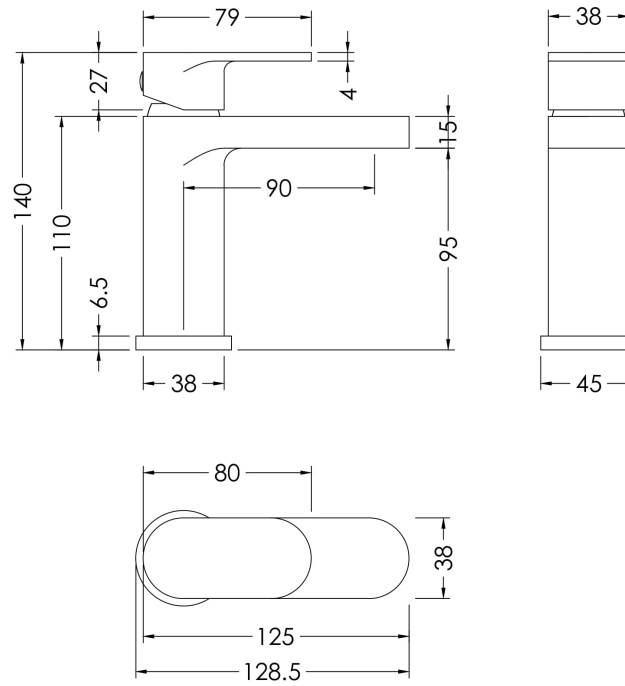

Sales Code: BIN315

Description: Binsey Mini Basin Mixer (P/B Waste)

Product Dimensions

Height (mm):	140
Width (mm):	45
Depth (mm):	125
Length (mm):	
Nett Weight (kg):	1.37

Packaging Dimensions

Height (mm):	95
Width (mm):	225
Depth (mm):	275
Gross Weight (kg):	1.37

Packaging Data

Box Colour:	White Cardboard Box
Box Qty:	1
Label Size:	100 x 50
Label Colour:	White Label
Label Qty:	1

Outer Box Dimensions (If Applicable)

Height (mm):	500
Width (mm):	480
Depth (mm):	295
Length (mm):	
Gross Weight (kg):	
Barcode:	5056211898771

Product Details

Country of Origin:	China
Fitting Instruction:	No
Product Material:	Brass
Control Type:	Manual
Waste Included:	Waste Included
Waste Type:	Push Button
WRAS Approval:	No
Approval No:	N/A
Valve/Cartridge Type:	Single Lever Cartridge
Colour/Finish:	Chrome
Mount Type:	Deck
Operating Pressure (bar):	0.2
Flow Rates: (Litres Per Min)	0.1 bar: 2.5 0.5 bar: 6.9 1 bar: 10 2 bar: 14.4 3 bar: 17.7
Pipe Size:	1/2"
Pipe Centres:	N/A