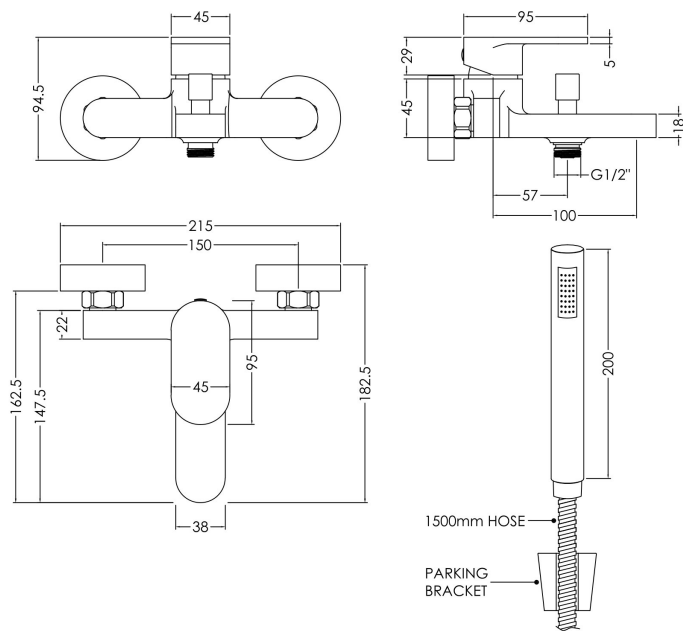

Sales Code: BIN316

Description: Binsey W/M Sl Bsm With Kit

Product Dimensions	
Height (mm):	77
Width (mm):	180
Depth (mm):	147
Length (mm):	
Nett Weight (kg):	1.7
Packaging Dimensions	
Height (mm):	125
Width (mm):	275
Depth (mm):	330
Gross Weight (kg):	1.7
Packaging Data	
Box Colour:	White Cardboard Box
Box Qty:	1
Label Size:	100 x 50
Label Colour:	White Label
Label Qty:	1
Outer Box Dimensions (If Applicable)	
Height (mm):	565
Width (mm):	525
Depth (mm):	350
Length (mm):	
Gross Weight (kg):	
Barcode:	5056211898900
Product Details	
Country of Origin:	China
Fitting Instruction:	No
Product Material:	Brass/ABS
Control Type:	Manual
Waste Included:	Waste Not Included
Waste Type:	Not Applicable
WRAS Approval: No	Approval No: N/A
Valve/Cartridge Type:	1/4 Turn Ceramic Disc
Colour/Finish:	Chrome
Mount Type:	Wall
Operating Pressure (bar):	3
Flow Rates: (Litres Per Min)	0.1 bar: 2.6 0.5 bar: 6 1 bar: 8.4 2 bar: 12 3 bar: 14.5
Pipe Size:	3/4"
Pipe Centres:	150