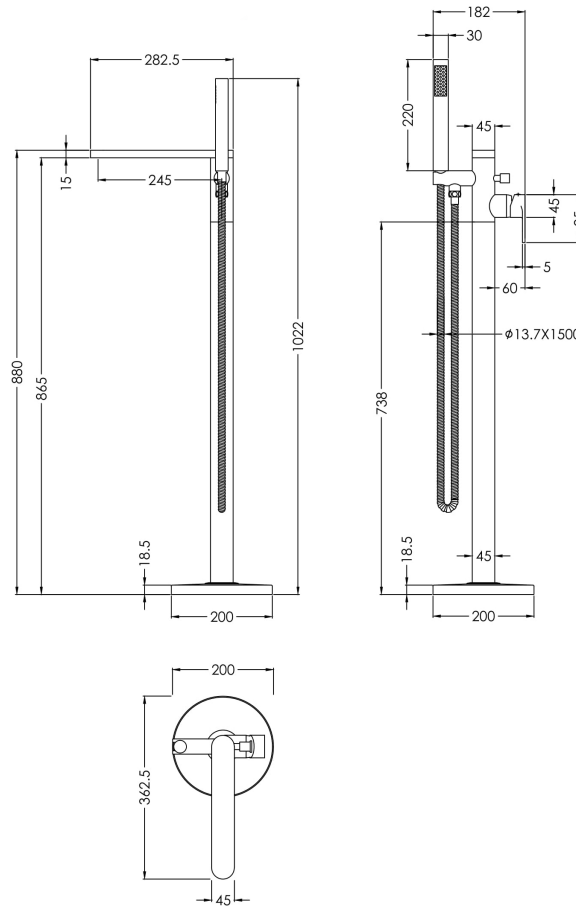

Sales Code: BIN321

Description: Binsey Freestanding Bsm

Product Dimensions

Height (mm):	880
Width (mm):	200
Depth (mm):	360
Length (mm):	
Nett Weight (kg):	6.17

Packaging Dimensions

Height (mm):	220
Width (mm):	405
Depth (mm):	1000
Gross Weight (kg):	6.17

Packaging Data

Box Colour:	White Cardboard Box
Box Qty:	1
Label Size:	100 x 50
Label Colour:	White Label
Label Qty:	1

Outer Box Dimensions (If Applicable)

Height (mm):	250
Width (mm):	400
Depth (mm):	980
Length (mm):	
Gross Weight (kg):	
Barcode:	5056211898924

Product Details

Country of Origin:	China
Fitting Instruction:	No
Product Material:	Brass/ABS
Control Type:	Manual
Waste Included:	Waste Not Included
Waste Type:	Not Applicable
WRAS Approval: No	Approval No: N/A
Valve/Cartridge Type:	Single Lever Cartridge
Colour/Finish:	Chrome
Mount Type:	Floor Standing
Operating Pressure (bar):	3

Flow Rates: (Litres Per Min)	0.1 bar: N/A 0.5 bar: N/A 1 bar: 11.3 2 bar: 16.6 3 bar: 20.5
Pipe Size:	1/2"
Pipe Centres:	N/A