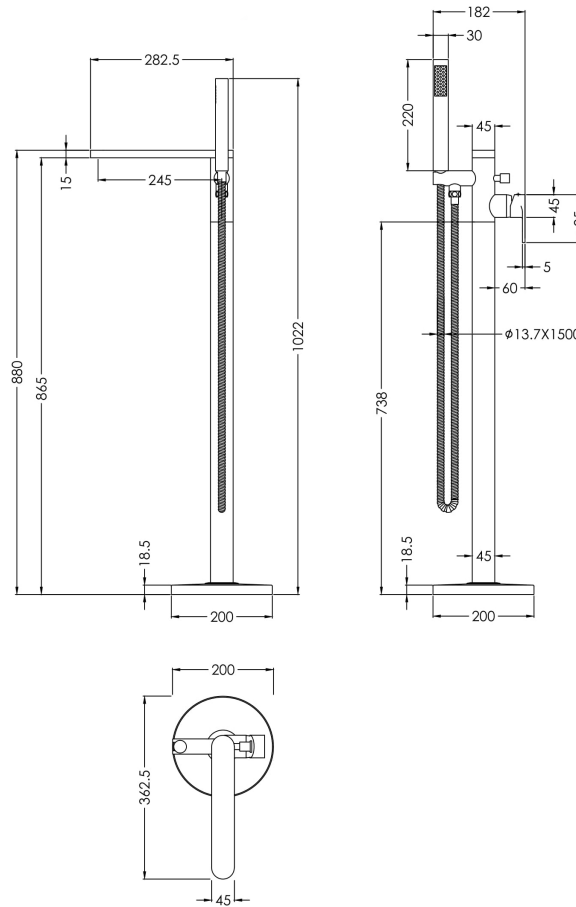

Sales Code: BIN321

Description: Binsey Freestanding Bsm

Product Dimensions

Height (mm):	880
Width (mm):	200
Depth (mm):	360
Length (mm):	
Nett Weight (kg):	6.17

Packaging Dimensions

Height (mm):	220
Width (mm):	405
Depth (mm):	1000
Gross Weight (kg):	6.17

Packaging Data

Box Colour:	White Cardboard Box
Box Qty:	1
Label Size:	100 x 50
Label Colour:	White Label
Label Qty:	1

Outer Box Dimensions (If Applicable)

Height (mm):	250
Width (mm):	400
Depth (mm):	980
Length (mm):	

Gross Weight (kg):	
Barcode:	5056211898924

Product Details

Country of Origin:	China
Fitting Instruction:	No
Product Material:	Brass/ABS
Control Type:	Manual
Waste Included:	Waste Not Included
Waste Type:	Not Applicable
WRAS Approval: No	Approval No: N/A
Valve/Cartridge Type:	Single Lever Cartridge
Colour/Finish:	Chrome
Mount Type:	Floor Standing
Operating Pressure (bar):	3

Flow Rates: (Litres Per Min)	0.1 bar: N/A 0.5 bar: N/A 1 bar: 11.3 2 bar: 16.6 3 bar: 20.5
Pipe Size:	1/2"
Pipe Centres:	N/A