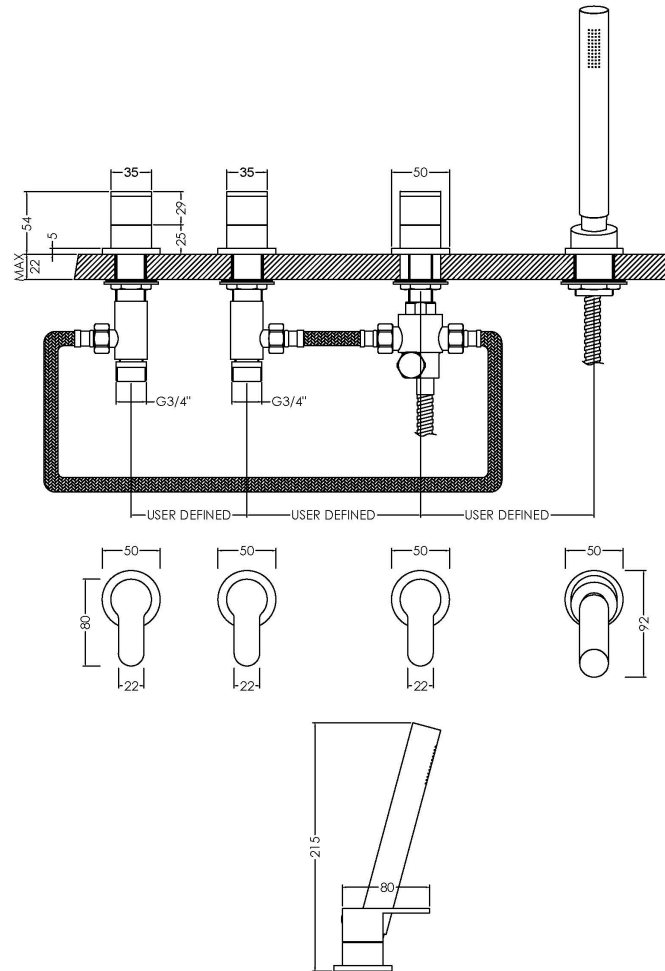

### Product Dimensions

Height (mm):	54
Width (mm):	435
Depth (mm):	80
Length (mm):	
Nett Weight (kg):	2.63

### Packaging Dimensions

Height (mm):	85
Width (mm):	390
Depth (mm):	460
Gross Weight (kg):	2.63

### Outer Box Dimensions (If Applicable)

Height (mm):	470
Width (mm):	450
Depth (mm):	400

Length (mm):	
Gross Weight (kg):	
Barcode:	5056211898894

### Product Details

Country of Origin:	China
Fitting Instruction:	No
Product Material:	Brass/ABS
Control Type:	Manual
Waste Included:	Waste Not Included
Waste Type:	Not Applicable
WRAS Approval: No	Approval No: N/A
Valve/Cartridge Type:	1/4 Turn Ceramic Disc
Colour/Finish:	Chrome
Mount Type:	Deck
Operating Pressure (bar):	2
Flow Rates: (Litres Per Min)	0.1 bar: 4.5 0.5 bar: 9.8 1 bar: 13.9 2 bar: 19.7 3 bar: 24
Pipe Size:	3/4"
Pipe Centres:	150