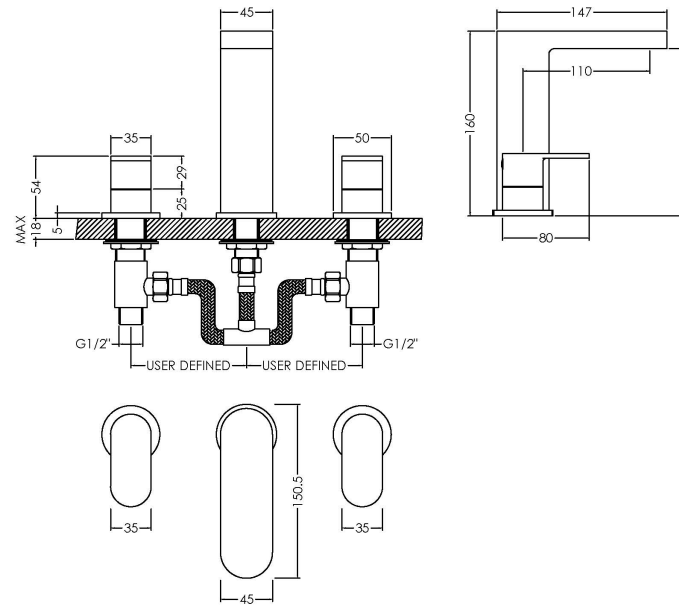

Sales Code: BIN337

Description: Binsey D/M 3Th Basin Mixer (P/Up Waste)

Product Dimensions

Height (mm):	160
Width (mm):	235
Depth (mm):	147
Length (mm):	
Nett Weight (kg):	2.68

Packaging Dimensions

Height (mm):	155
Width (mm):	245
Depth (mm):	270
Gross Weight (kg):	2.68

Packaging Data

Box Colour:	White Cardboard Box
Box Qty:	1
Label Size:	100 x 50
Label Colour:	White Label
Label Qty:	1

Outer Box Dimensions (If Applicable)

Height (mm):	510
Width (mm):	335
Depth (mm):	290
Length (mm):	
Gross Weight (kg):	
Barcode:	5056211898849

Product Details

Country of Origin:	China
Fitting Instruction:	No
Product Material:	Brass
Control Type:	Manual
Waste Included:	Waste Included
Waste Type:	Pop-Up
WRAS Approval: No	Approval No: N/A
Valve/Cartridge Type:	1/4 Turn Ceramic Disc
Colour/Finish:	Chrome
Mount Type:	Deck
Operating Pressure (bar):	0.2
Flow Rates: (Litres Per Min)	0.1 bar: 2.7 0.5 bar: 8.1 1 bar: 12.1 2 bar: 17.8 3 bar: 22
Pipe Size:	1/2"
Pipe Centres:	100