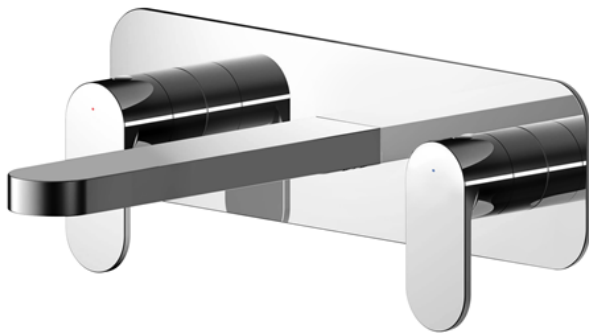

Sales Code: BIN350

Description: Binsey W/M 3Th Basin Mixer With Plate

Product Dimensions

Height (mm):	75
Width (mm):	280
Depth (mm):	193
Length (mm):	
Nett Weight (kg):	2.23

Packaging Dimensions

Height (mm):	115
Width (mm):	185
Depth (mm):	325
Gross Weight (kg):	2.23

Packaging Data

Box Colour:	White Cardboard Box
Box Qty:	1
Label Size:	100 x 50
Label Colour:	White Label
Label Qty:	1

Outer Box Dimensions (If Applicable)

Height (mm):	600
Width (mm):	390
Depth (mm):	340
Length (mm):	
Gross Weight (kg):	
Barcode:	5056211898832

Product Details

Country of Origin:	China
Fitting Instruction:	No
Product Material:	Brass
Control Type:	Manual
Waste Included:	Waste Not Included
Waste Type:	Not Applicable
WRAS Approval: No	Approval No: N/A
Valve/Cartridge Type:	1/4 Turn Ceramic Disc
Colour/Finish:	Chrome
Mount Type:	Wall
Operating Pressure (bar):	0.2
Flow Rates: (Litres Per Min)	0.1 bar: 3.4 0.5 bar: 8.7 1 bar: 12.6 2 bar: 18 3 bar: 20.8
Pipe Size:	1/2"
Pipe Centres:	100