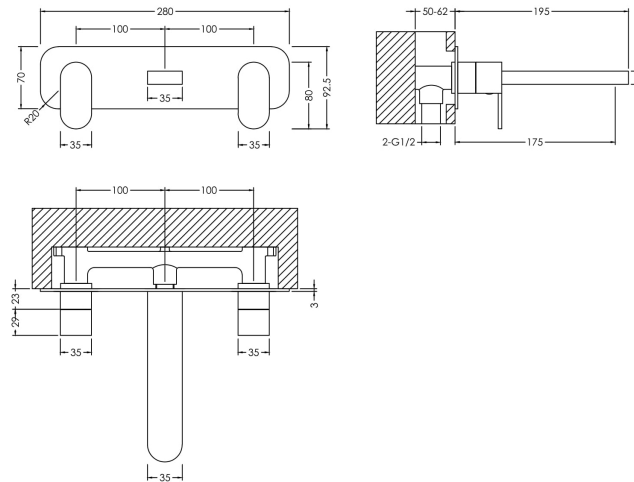

Sales Code: BIN350

Description: Binsey W/M 3Th Basin Mixer With Plate

Product Dimensions

Height (mm):	75
Width (mm):	280
Depth (mm):	193
Length (mm):	
Nett Weight (kg):	2.23

Packaging Dimensions

Height (mm):	115
Width (mm):	185
Depth (mm):	325
Gross Weight (kg):	2.23

Packaging Data

Box Colour:	White Cardboard Box
Box Qty:	1
Label Size:	100 x 50
Label Colour:	White Label
Label Qty:	1

Outer Box Dimensions (If Applicable)

Height (mm):	600
Width (mm):	390
Depth (mm):	340
Length (mm):	
Gross Weight (kg):	
Barcode:	5056211898832

Product Details

Country of Origin:	China
Fitting Instruction:	No
Product Material:	Brass
Control Type:	Manual
Waste Included:	Waste Not Included
Waste Type:	Not Applicable
WRAS Approval: No	Approval No: N/A
Valve/Cartridge Type:	1/4 Turn Ceramic Disc
Colour/Finish:	Chrome
Mount Type:	Wall
Operating Pressure (bar):	0.2
Flow Rates: (Litres Per Min)	0.1 bar: 3.4 0.5 bar: 8.7 1 bar: 12.6 2 bar: 18 3 bar: 20.8
Pipe Size:	1/2"
Pipe Centres:	100