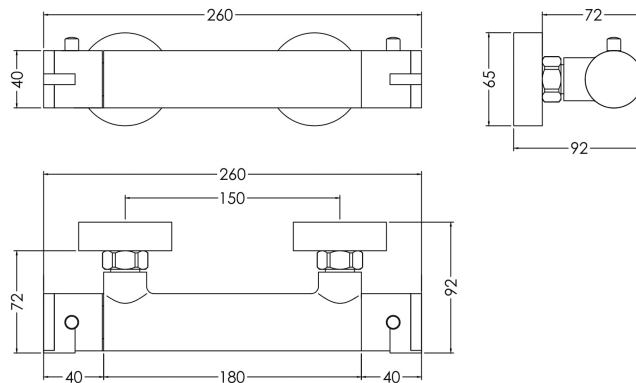

Sales Code: BIN503

Description: Binsey Thermostatic Bar Valve

Product Dimensions

Length (mm):	
Width (mm):	275
Height (mm):	55
Depth (mm):	72
Nett Weight (kg):	1.41

Packaging Dimensions

Length (mm):	315
Width (mm):	98
Height (mm):	50
Gross Weight (kg):	1.41

Packaging Data

Box Colour:	White Cardboard Box
Box Qty:	1
Label Size:	100 x 50
Label Colour:	White Label
Label Qty:	1

Outer Box Dimensions (If Applicable)

Length (mm):	
Width (mm):	420
Height (mm):	440
Depth (mm):	360
Gross Weight (kg):	
Barcode:	5056211898955

Product Details

Country of Origin:	China
Fitting Instruction:	No
Product Material:	Brass/ABS
Mount Type:	Wall
Outlet Elbow Supplied:	Not Applicable
Easy Clean:	Not Applicable
Head Included:	Not Applicable
Handset Included:	No
Body Jets Included:	Not Applicable
No of Body Jets:	Not Applicable
Operating Pressure (bar):	0.2
Valve/Cartridge Type:	1/4 Turn Ceramic Disc
Flow Rates (L/min):	0.1 bar: 3.5 0.5 bar: 8.3 1 bar: 11.9 2 bar: 16.9 3 bar: 20.8
TMV2 Approved:	No Approval No: N/A
TMV3 Approved:	No Approval No: N/A
WRAS Approved:	No Approval No: N/A
Head Function:	Not Applicable
Handset Function:	Not Applicable
Body Jet Info:	Not Applicable
Pipe Size:	15 mm
Pipe Centres:	150
Colour/Finish:	Chrome
Hose Included:	No
No. of Outlets:	1