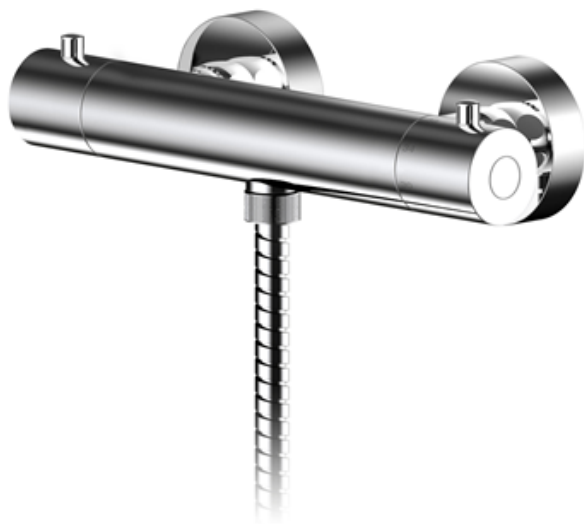

Sales Code: BIN503

Description: Binsey Thermostatic Bar Valve

Product Dimensions

Length (mm):	
Width (mm):	275
Height (mm):	55
Depth (mm):	72
Nett Weight (kg):	1.41

Packaging Dimensions

Length (mm):	315
Width (mm):	98
Height (mm):	50
Gross Weight (kg):	1.41

Packaging Data

Box Colour:	White Cardboard Box
Box Qty:	1
Label Size:	100 x 50
Label Colour:	White Label
Label Qty:	1

Outer Box Dimensions (If Applicable)

Length (mm):	
Width (mm):	420
Height (mm):	440
Depth (mm):	360
Gross Weight (kg):	
Barcode:	5056211898955

Product Details

Country of Origin:	China
Fitting Instruction:	No
Product Material:	Brass/ABS
Mount Type:	Wall
Outlet Elbow Supplied:	Not Applicable
Easy Clean:	Not Applicable
Head Included:	Not Applicable
Handset Included:	No
Body Jets Included:	Not Applicable
No of Body Jets:	Not Applicable
Operating Pressure (bar):	0.2
Valve/Cartridge Type:	1/4 Turn Ceramic Disc
Flow Rates (L/min):	0.1 bar: 3.5 0.5 bar: 8.3 1 bar: 11.9 2 bar: 16.9 3 bar: 20.8
TMV2 Approved:	No Approval No: N/A
TMV3 Approved:	No Approval No: N/A
WRAS Approved:	No Approval No: N/A
Head Function:	Not Applicable
Handset Function:	Not Applicable
Body Jet Info:	Not Applicable
Pipe Size:	15 mm
Pipe Centres:	150
Colour/Finish:	Chrome
Hose Included:	No
No. of Outlets:	1