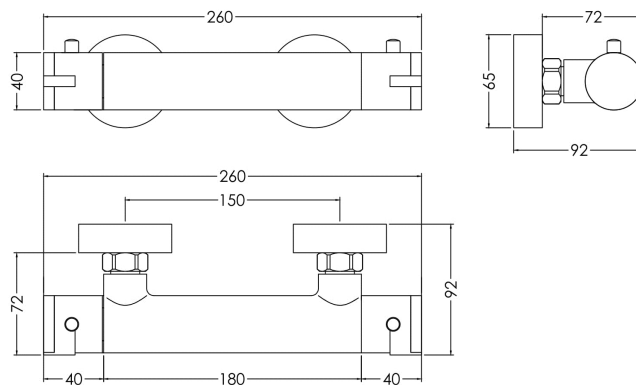

Sales Code: BIN503

Description: Binsey Thermostatic Bar Valve

Product Dimensions

Length (mm):	
Width (mm):	275
Height (mm):	55
Depth (mm):	72
Nett Weight (kg):	1.41

Packaging Dimensions

Length (mm):	315
Width (mm):	98
Height (mm):	50
Gross Weight (kg):	1.41

Packaging Data

Box Colour:	White Cardboard Box
Box Qty:	1
Label Size:	100 x 50
Label Colour:	White Label
Label Qty:	1

Outer Box Dimensions (If Applicable)

Length (mm):	
Width (mm):	420
Height (mm):	440
Depth (mm):	360
Gross Weight (kg):	
Barcode:	5056211898955

Product Details

Country of Origin:	China
Fitting Instruction:	No
Product Material:	Brass/ABS
Mount Type:	Wall
Outlet Elbow Supplied:	Not Applicable
Easy Clean:	Not Applicable
Head Included:	Not Applicable
Handset Included:	No
Body Jets Included:	Not Applicable
No of Body Jets:	Not Applicable
Operating Pressure (bar):	0.2
Valve/Cartridge Type:	1/4 Turn Ceramic Disc
Flow Rates (L/min):	0.1 bar: 3.5 0.5 bar: 8.3 1 bar: 11.9 2 bar: 16.9 3 bar: 20.8
TMV2 Approved:	No Approval No: N/A
TMV3 Approved:	No Approval No: N/A
WRAS Approved:	No Approval No: N/A
Head Function:	Not Applicable
Handset Function:	Not Applicable
Body Jet Info:	Not Applicable
Pipe Size:	15 mm
Pipe Centres:	150
Colour/Finish:	Chrome
Hose Included:	No
No. of Outlets:	1