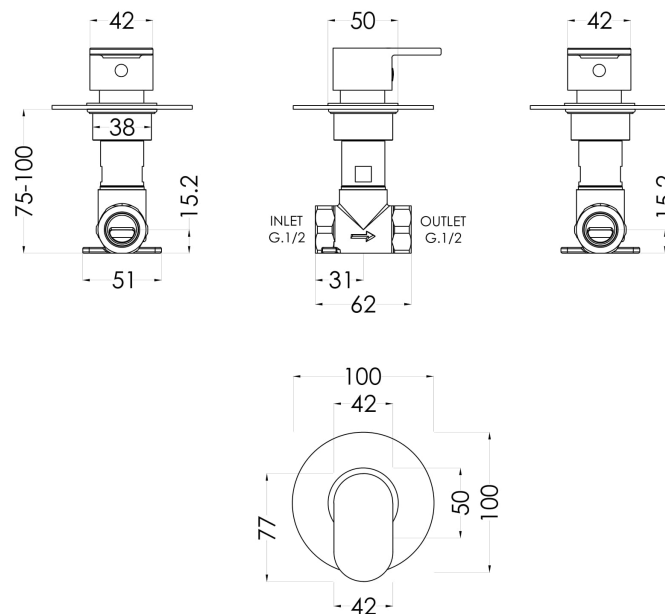

Sales Code: BINST10

Description: Binsey Concealed Stop Tap

Product Dimensions

Length (mm):	
Width (mm):	100
Height (mm):	100
Depth (mm):	135
Nett Weight (kg):	0.77

Packaging Dimensions

Length (mm):	175
Width (mm):	157
Height (mm):	100
Gross Weight (kg):	0.77

Packaging Data

Box Colour:	White Cardboard Box
Box Qty:	1
Label Size:	100 x 50
Label Colour:	White Label
Label Qty:	1

Outer Box Dimensions (If Applicable)

Length (mm):	
Width (mm):	330
Height (mm):	560
Depth (mm):	195
Gross Weight (kg):	
Barcode:	5056211899013

Product Details

Country of Origin:	United Kingdom
Fitting Instruction:	No
Product Material:	Brass
Mount Type:	Wall, Recessed
Outlet Elbow Supplied:	No
Easy Clean:	Not Applicable
Head Included:	No
Handset Included:	No
Body Jets Included:	No
No of Body Jets:	Not Applicable
Operating Pressure (bar):	0.2
Valve/Cartridge Type:	1/4 Turn Ceramic Disc
Flow Rates (L/min):	0.1 bar: 5.4 0.5 bar: 13.4 1 bar: 19.2 2 bar: 27.5 3 bar: 33.3
TMV2 Approved:	No Approval No: N/A
TMV3 Approved:	No Approval No: N/A
WRAS Approved:	No Approval No: N/A
Head Function:	Not Applicable
Handset Function:	Not Applicable
Body Jet Info:	Not Applicable
Pipe Size:	15 mm
Pipe Centres:	N/A
Colour/Finish:	Chrome
Hose Included:	Not Applicable
No. of Outlets:	1