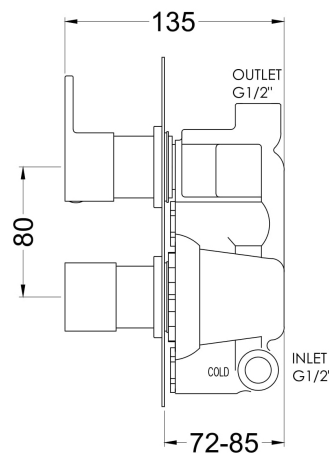

Sales Code: BINTW01

Description: Binsey Twin Thermostatic Valve

Product Dimensions

Length (mm):	
Width (mm):	80
Height (mm):	215
Depth (mm):	136
Nett Weight (kg):	2.57

Packaging Dimensions

Length (mm):	250
Width (mm):	240
Height (mm):	110
Gross Weight (kg):	2.57

Packaging Data

Box Colour:	White Cardboard Box
Box Qty:	1
Label Size:	100 x 50
Label Colour:	White Label
Label Qty:	1

Outer Box Dimensions (If Applicable)

Length (mm):	
Width (mm):	360
Height (mm):	500
Depth (mm):	280
Gross Weight (kg):	15
Barcode:	5056211898962

Product Details

Country of Origin:	United Kingdom
Fitting Instruction:	No
Product Material:	Brass/ABS
Mount Type:	Recessed, Wall
Outlet Elbow Supplied:	No
Easy Clean:	Not Applicable
Head Included:	No
Handset Included:	No
Body Jets Included:	Not Applicable
No of Body Jets:	Not Applicable
Operating Pressure (bar):	0.1
Valve/Cartridge Type:	1/4 Turn Ceramic Disc
Flow Rates (L/min):	0.1 bar: 5.5 0.5 bar: 14 1 bar: 20 2 bar: 29 3 bar: 44
TMV2 Approved:	No Approval No: N/A
TMV3 Approved:	No Approval No: N/A
WRAS Approved:	Yes Approval No: 2204707
Head Function:	Not Applicable
Handset Function:	Not Applicable
Body Jet Info:	Not Applicable
Pipe Size:	15 mm
Pipe Centres:	N/A
Colour/Finish:	Chrome
Hose Included:	Not Applicable
No. of Outlets:	1