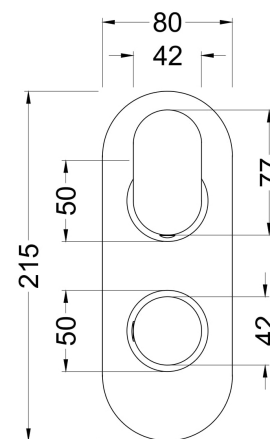

Sales Code: BINTW01

Description: Binsey Twin Thermostatic Valve

Product Dimensions

Length (mm):	
Width (mm):	80
Height (mm):	215
Depth (mm):	136
Nett Weight (kg):	2.57

Packaging Dimensions

Length (mm):	250
Width (mm):	240
Height (mm):	110
Gross Weight (kg):	2.57

Packaging Data

Box Colour:	White Cardboard Box
Box Qty:	1
Label Size:	100 x 50
Label Colour:	White Label
Label Qty:	1

Outer Box Dimensions (If Applicable)

Length (mm):	
Width (mm):	360
Height (mm):	500
Depth (mm):	280
Gross Weight (kg):	15
Barcode:	5056211898962

Product Details

Country of Origin:	United Kingdom
Fitting Instruction:	No
Product Material:	Brass/ABS
Mount Type:	Recessed, Wall
Outlet Elbow Supplied:	No
Easy Clean:	Not Applicable
Head Included:	No
Handset Included:	No
Body Jets Included:	Not Applicable
No of Body Jets:	Not Applicable
Operating Pressure (bar):	0.1
Valve/Cartridge Type:	1/4 Turn Ceramic Disc
Flow Rates (L/min):	0.1 bar: 5.5 0.5 bar: 14 1 bar: 20 2 bar: 29 3 bar: 44
TMV2 Approved:	No Approval No: N/A
TMV3 Approved:	No Approval No: N/A
WRAS Approved:	Yes Approval No: 2204707
Head Function:	Not Applicable
Handset Function:	Not Applicable
Body Jet Info:	Not Applicable
Pipe Size:	15 mm
Pipe Centres:	N/A
Colour/Finish:	Chrome
Hose Included:	Not Applicable
No. of Outlets:	1