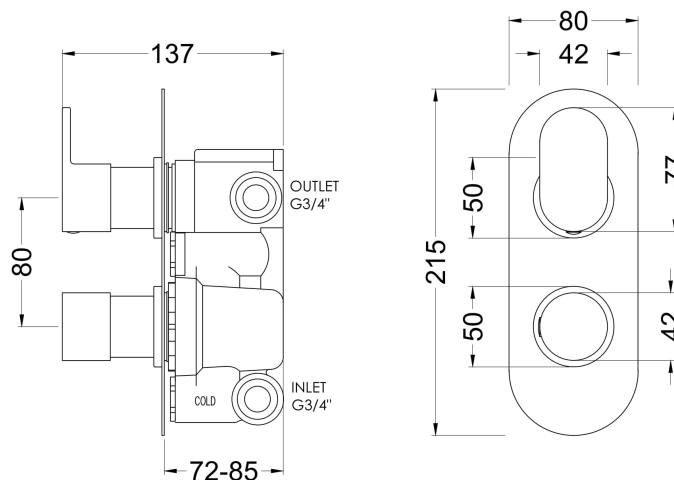

Sales Code: BINTW02

Description: Binsey Twin Thermostatic Valve W/Div

Product Dimensions

Length (mm):	
Width (mm):	80
Height (mm):	215
Depth (mm):	136
Nett Weight (kg):	2.9

Packaging Dimensions

Length (mm):	250
Width (mm):	240
Height (mm):	
Gross Weight (kg):	2.9

Packaging Data

Box Colour:	White Cardboard Box
Box Qty:	1
Label Size:	100 x 50
Label Colour:	White Label
Label Qty:	1

Outer Box Dimensions (If Applicable)

Length (mm):	
Width (mm):	420
Height (mm):	500
Depth (mm):	270
Gross Weight (kg):	16
Barcode:	5056211898979

Product Details

Country of Origin:	United Kingdom
Fitting Instruction:	No
Product Material:	Brass/ABS
Mount Type:	Recessed, Wall
Outlet Elbow Supplied:	No
Easy Clean:	Not Applicable
Head Included:	No
Handset Included:	No
Body Jets Included:	No
No of Body Jets:	Not Applicable
Operating Pressure (bar):	0.5
Valve/Cartridge Type:	1/4 Turn Ceramic Disc
Flow Rates (L/min):	0.1 bar: N/A 0.5 bar: 13 1 bar: 17 2 bar: 24 3 bar: 27
TMV2 Approved:	No Approval No: N/A
TMV3 Approved:	No Approval No: N/A
WRAS Approved:	No Approval No: N/A
Head Function:	Not Applicable
Handset Function:	Not Applicable
Body Jet Info:	Not Applicable
Pipe Size:	22 mm (3/4" Bsp)
Pipe Centres:	N/A
Colour/Finish:	Chrome
Hose Included:	Not Applicable
No. of Outlets:	2