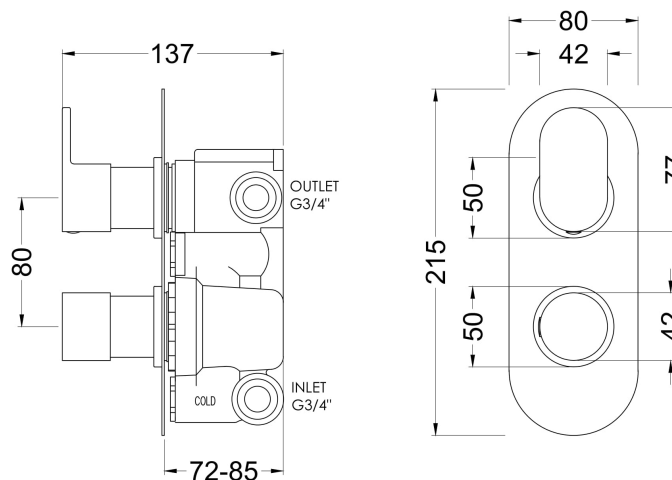

### Product Dimensions

Length (mm):	
Width (mm):	80
Height (mm):	215
Depth (mm):	136
Nett Weight (kg):	2.9

### Packaging Dimensions

Length (mm):	250
Width (mm):	240
Height (mm):	110
Gross Weight (kg):	2.9

### Outer Box Dimensions (If Applicable)

Length (mm):	
Width (mm):	420
Height (mm):	500
Depth (mm):	270
Gross Weight (kg):	16
Barcode:	5056211898979

### Product Details

Country of Origin:	United Kingdom
Fitting Instruction:	No
Product Material:	Brass/ABS
Mount Type:	Recessed, Wall
Outlet Elbow Supplied:	No
Easy Clean:	Not Applicable
Head Included:	No
Handset Included:	No
Body Jets Included:	No
No of Body Jets:	Not Applicable
Operating Pressure (bar):	0.5
Valve/Cartridge Type:	1/4 Turn Ceramic Disc
Flow Rates (L/min):	0.1 bar: N/A 0.5 bar: 13 1 bar: 17 2 bar: 24 3 bar: 27
TMV2 Approved:	No Approval No: N/A
TMV3 Approved:	No Approval No: N/A
WRAS Approved:	No Approval No: N/A
Head Function:	Not Applicable
Handset Function:	Not Applicable
Body Jet Info:	Not Applicable
Pipe Size:	22 mm (3/4" Bsp)
Pipe Centres:	N/A
Colour/Finish:	Chrome
Hose Included:	Not Applicable
No. of Outlets:	2