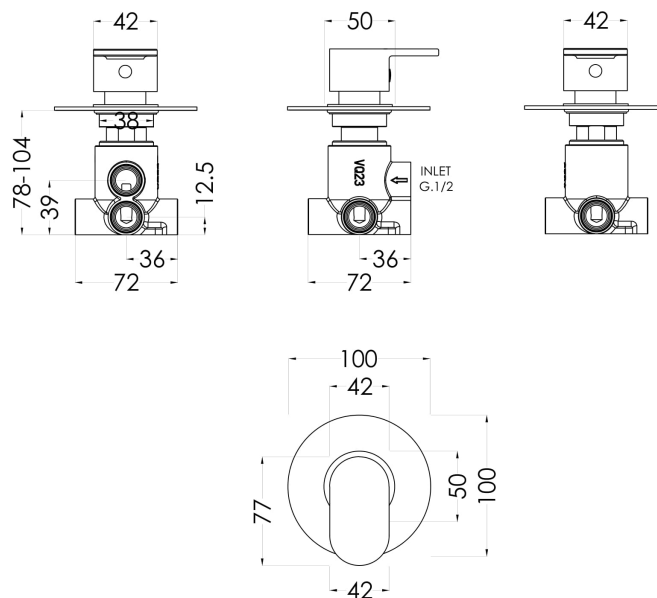

### Product Dimensions

Length (mm):	
Width (mm):	100
Height (mm):	100
Depth (mm):	135
Nett Weight (kg):	1.05

### Packaging Dimensions

Length (mm):	189
Width (mm):	175
Height (mm):	124
Gross Weight (kg):	1.05

### Outer Box Dimensions (If Applicable)

Length (mm):	
Width (mm):	370
Height (mm):	720
Depth (mm):	220
Gross Weight (kg):	
Barcode:	5056211899020

### Product Details

Country of Origin:	United Kingdom
Fitting Instruction:	No
Product Material:	Brass
Mount Type:	Wall, Recessed
Outlet Elbow Supplied:	No
Easy Clean:	Not Applicable
Head Included:	No
Handset Included:	No
Body Jets Included:	No
No of Body Jets:	Not Applicable
Operating Pressure (bar):	0.2
Valve/Cartridge Type:	1/4 Turn Ceramic Disc
Flow Rates (L/min):	0.1 bar: 5.2    0.5 bar: 13.3    1 bar: 19.1    2 bar: 27    3 bar: 33.2
TMV2 Approved:	No    Approval No: N/A
TMV3 Approved:	No    Approval No: N/A
WRAS Approved:	No    Approval No: N/A
Head Function:	Not Applicable
Handset Function:	Not Applicable
Body Jet Info:	Not Applicable
Pipe Size:	15 mm
Pipe Centres:	N/A
Colour/Finish:	Chrome
Hose Included:	Not Applicable
No. of Outlets:	4