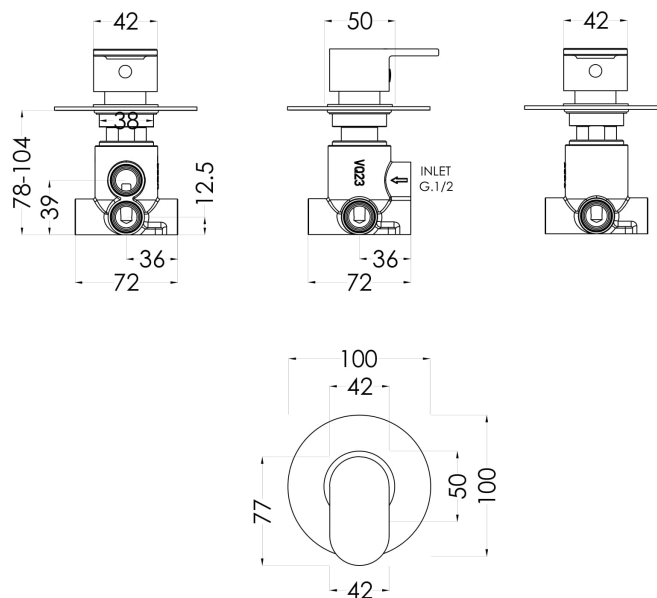

Sales Code: BINWD14

Description: Binsey Concealed Diverter 2/3/4 Way

Product Dimensions

| | |
|-------------------|------|
| Length (mm): | |
| Width (mm): | 100 |
| Height (mm): | 100 |
| Depth (mm): | 135 |
| Nett Weight (kg): | 1.05 |

Packaging Dimensions

| | |
|--------------------|------|
| Length (mm): | 189 |
| Width (mm): | 175 |
| Height (mm): | |
| Gross Weight (kg): | 1.05 |

Packaging Data

| | |
|---------------|---------------------|
| Box Colour: | White Cardboard Box |
| Box Qty: | 1 |
| Label Size: | 100 x 50 |
| Label Colour: | White Label |
| Label Qty: | 1 |

Outer Box Dimensions (If Applicable)

| | |
|--------------------|---------------|
| Length (mm): | |
| Width (mm): | 370 |
| Height (mm): | 720 |
| Depth (mm): | 220 |
| Gross Weight (kg): | |
| Barcode: | 5056211899020 |

Product Details

| | |
|---------------------------|--|
| Country of Origin: | United Kingdom |
| Fitting Instruction: | No |
| Product Material: | Brass |
| Mount Type: | Wall, Recessed |
| Outlet Elbow Supplied: | No |
| Easy Clean: | Not Applicable |
| Head Included: | No |
| Handset Included: | No |
| Body Jets Included: | No |
| No of Body Jets: | Not Applicable |
| Operating Pressure (bar): | 0.2 |
| Valve/Cartridge Type: | 1/4 Turn Ceramic Disc |
| Flow Rates (L/min): | 0.1 bar: 5.2 0.5 bar: 13.3 1 bar: 19.1 2 bar: 27 3 bar: 33.2 |
| TMV2 Approved: | No Approval No: N/A |
| TMV3 Approved: | No Approval No: N/A |
| WRAS Approved: | No Approval No: N/A |
| Head Function: | Not Applicable |
| Handset Function: | Not Applicable |
| Body Jet Info: | Not Applicable |
| Pipe Size: | 15 mm (1/2" Bsp) |
| Pipe Centres: | N/A |
| Colour/Finish: | Chrome |
| Hose Included: | Not Applicable |
| No. of Outlets: | 4 |