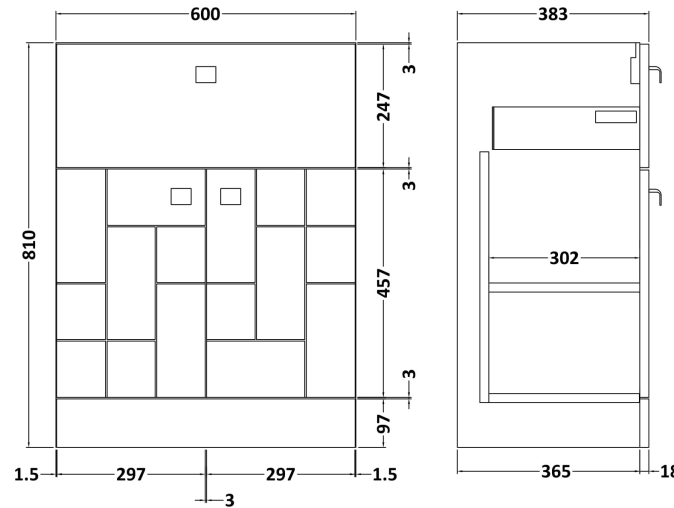

### Product Dimensions

Height (mm):	810
Width (mm):	600
Depth (mm):	383
Nett Weight (kg):	23

### Packaging Dimensions

Height (mm):	885
Width (mm):	620
Depth (mm):	405
Gross Weight (kg):	23.5

### Product Dimensions

Height (mm):	170
Width (mm):	610
Depth (mm):	395
Nett Weight (kg):	11

### Packaging Dimensions

Height (mm):	190
Width (mm):	630
Depth (mm):	415
Gross Weight (kg):	11.5