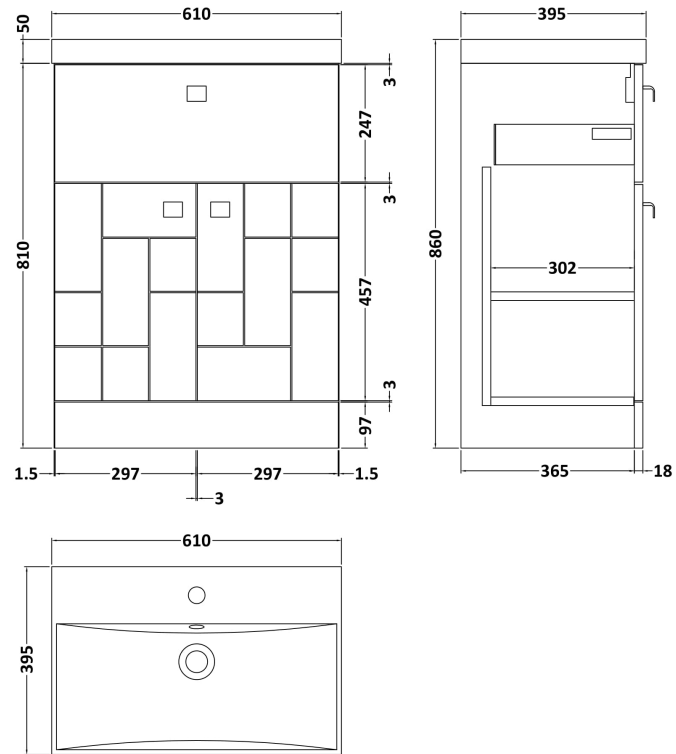

Sales Code: BLO101D

Description: 600 F/S 2-Door/Drawer Unit & Basin 3

Packaging Details

Barcode: 5056211892007